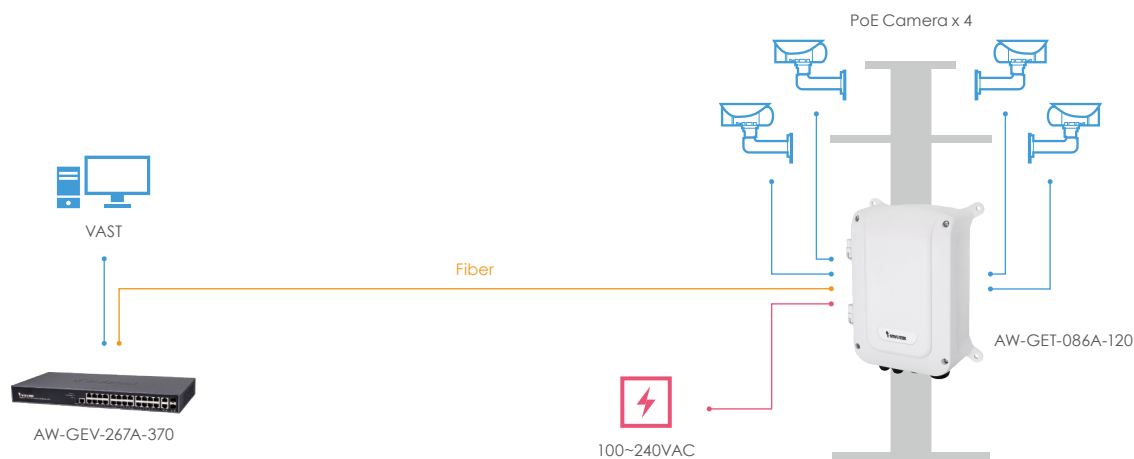

Outdoor PoE Switch for IP Cam - Ordering Guide

PoE Solution Supports up to 30W

Outdoor Applicable IP Cameras

Type	Bullet	Fixed Dome	360° Fisheye
			
Model Name	IB8360/67A/69A IB836BA Series IB8377-H/79-H IB8382 Series IB9371/81 Series	CD8371 series FD8366-V/67A-V/69A-V FD836BA Series FD8382 Series FD9371/81 Series	FE8391-V FE9381-EHV FE9382-EHV FE9391-EV
Type	180° Panoramic	Mobile Dome	Multi-Sensor Adjustable Dome
			
Model Name	CC8370-HV CC8371-HV	MD8531H MD8563 Series MD8565-N	MA8391-ETV MA9321-EHTV

Outdoor PoE Switch Options Supports Up to 30W Per Port

Unmanaged PoE Switch

- Easy to install
- IP67 and IK10 supported
- AC and PoE Surge Protection

Model	PoE Port	Combo Port	SFP Port	RJ45 Port	Max. PoE Output	Power Budget
AW-FET-053C-120	4xFE	-	-	1xFE	30W	120W
AW-FGT-103C-250	8xFE	2xGE	-	-	30W	240W
AW-GET-083A-120	4xGE	-	2xGE	2xGE	30W	120W
AW-GET-123A-240	8xGE	-	4xGE	-	30W	240W

Long Range Application

VivoCam L2+ PoE Switch

- Topology/Floor/Map view for IP surveillance
- PoE on/off control and cable diagnostics
- Discover ONVIF supported devices

Model	PoE Port	SFP Port	RJ45 Port	Max. PoE Output	Power Budget
AW-GET-086A-120	4xGE	2xGE	2xGE	30W	120W
AW-GET-126A-240	8xGE	4xGE	-	30W	240W

Multi-Camera Application

Outdoor PoE Switch for IP Cam - Ordering Guide

PoE Solution Supports up to 60W

Outdoor Applicable IP Cameras

Type	Speed Dome	Multi-Sensor	Mobile Dome	Zoom Lens
				
Model Name	SD9361-EHL SD9362-EH/-EHL	MS8391-EV MS8392-EV	MD8564-EH	IZ9361-EH