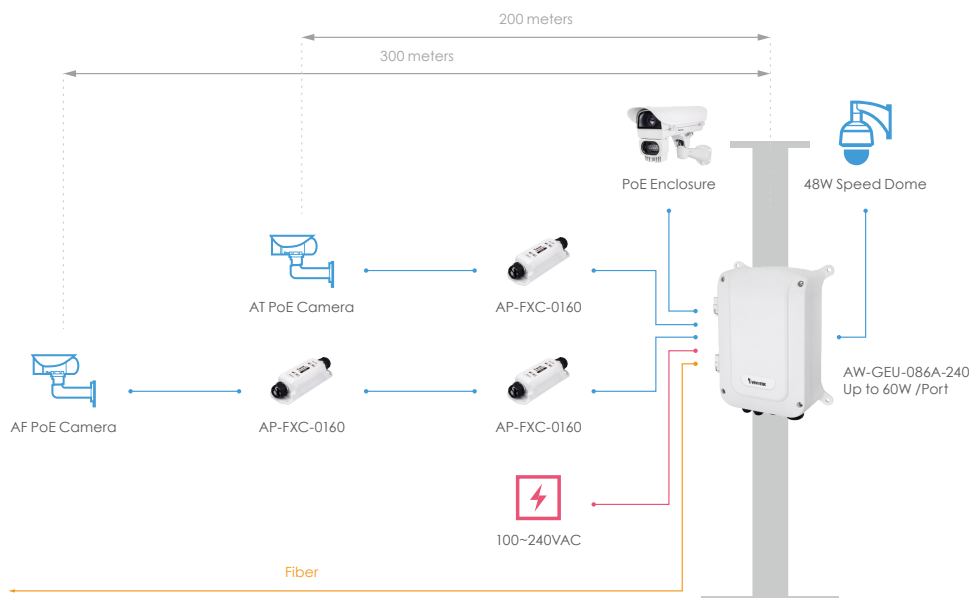

Outdoor PoE Switch for IP Cam - Ordering Guide

PoE Solution Supports up to 30W

Outdoor Applicable IP Cameras

Type	Bullet	Fixed Dome	360° Fisheye
			
Model Name	IB8360/67A/69A IB836BA Series IB8377-H/79-H IB8382 Series IB9371/81 Series	CD8371 series FD8366-V/67A-V/69A-V FD836BA Series FD8382 Series FD9371/81 Series	FE8391-V FE9381-EHV FE9382-EHV FE9391-EV
Type	180° Panoramic	Mobile Dome	Multi-Sensor Adjustable Dome
			
Model Name	CC8370-HV CC8371-HV	MD8531H MD8563 Series MD8565-N	MA8391-ETV MA9321-EHTV

Outdoor PoE Switch Options Supports Up to 30W Per Port

Unmanaged PoE Switch

- Easy to install
- IP67 and IK10 supported
- AC and PoE Surge Protection

Model	PoE Port	Combo Port	SFP Port	RJ45 Port	Max. PoE Output	Power Budget
AW-FET-053C-120	4xFE	-	-	1xFE	30W	120W
AW-FGT-103C-250	8xFE	2xGE	-	-	30W	240W
AW-GET-083A-120	4xGE	-	2xGE	2xGE	30W	120W
AW-GET-123A-240	8xGE	-	4xGE	-	30W	240W

Long Range Application

VivoCam L2+ PoE Switch

- Topology/Floor/Map view for IP surveillance
- PoE on/off control and cable diagnostics
- Discover ONVIF supported devices

Model	PoE Port	SFP Port	RJ45 Port	Max. PoE Output	Power Budget
AW-GET-086A-120	4xGE	2xGE	2xGE	30W	120W
AW-GET-126A-240	8xGE	4xGE	-	30W	240W

Multi-Camera Application

Outdoor PoE Switch for IP Cam - Ordering Guide

PoE Solution Supports up to 60W

Outdoor Applicable IP Cameras

Type	Speed Dome	Multi-Sensor	Mobile Dome	Zoom Lens
				
Model Name	SD9361-EHL SD9362-EH/-EHL	MS8391-EV MS8392-EV	MD8564-EH	IZ9361-EH