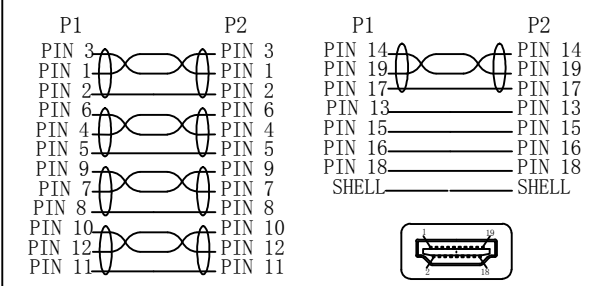

Datenblatt - Fiche technique - Data sheet

11.04.5592

ROLINE Notebook HDMI High Speed Kabel mit Ethernet, schwarz, 2,0 m

ROLINE Câble Notebook HDMI High Speed avec Ethernet, noir, 2,0 m

ROLINE Notebook HDMI High Speed Cable + Ethernet, M/M, black, 2.0 m

REV.	DESCRIPTION	DATE
A		2017-02-09
B		

Cable Specifications:

Pin Assignment

PART NO.	CABLE LENGTH
11.04.5591	1M
11.04.5592	2M
11.04.5593	3M
11.04.5594	5M

BOM LIST	
NO.	SPECIFICATIONS
1	HDMI 32AWG (1/0.20Cu*1P+1/0.20Cu+AL)*5+1/0.20Cu*4C+AL+D1/0.20Cu+PVC
2	Black zinc alloy shell A
3	clear PE inner molding
4	HDMI 19 Pin connector, gold plated