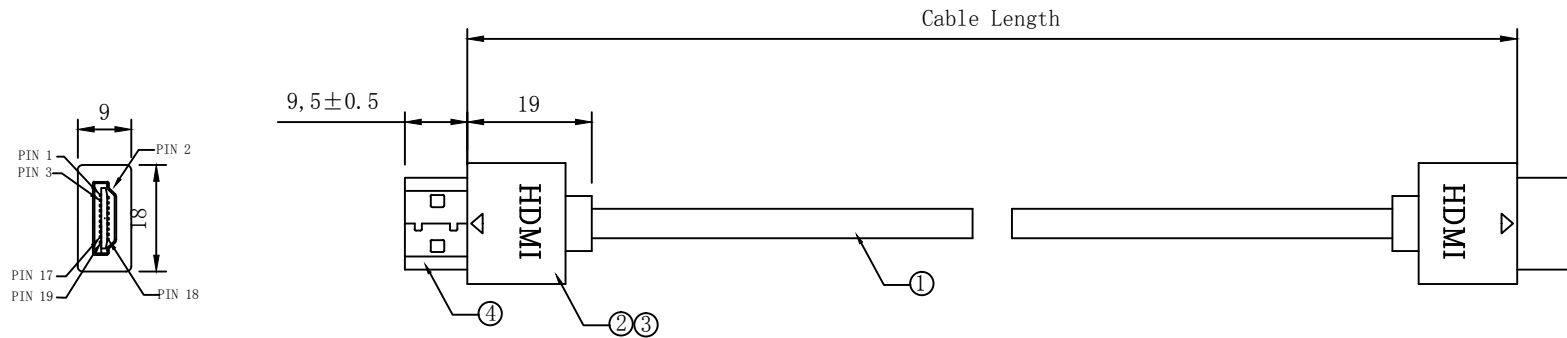

Datenblatt - Fiche technique - Data sheet

11.04.5592

ROLINE Notebook HDMI High Speed Kabel mit Ethernet, schwarz, 2,0 m

ROLINE Câble Notebook HDMI High Speed avec Ethernet, noir, 2,0 m

ROLINE Notebook HDMI High Speed Cable + Ethernet, M/M, black, 2.0 m

REV.	DESCRIPTION	DATE
A		2017-02-09
B		

Cable Specifications:

Pin Assignment

PART NO.	CABLE LENGTH
11.04.5591	1M
11.04.5592	2M
11.04.5593	3M
11.04.5594	5M

BOM LIST	
NO.	SPECIFICATIONS
1	HDMI 32AWG (1/0.20Cu*1P+1/0.20Cu+AL)*5+1/0.20Cu*4C+AL+D1/0.20Cu+PVC
2	Black zinc alloy shell A
3	clear PE inner molding
4	HDMI 19 Pin connector, gold plated