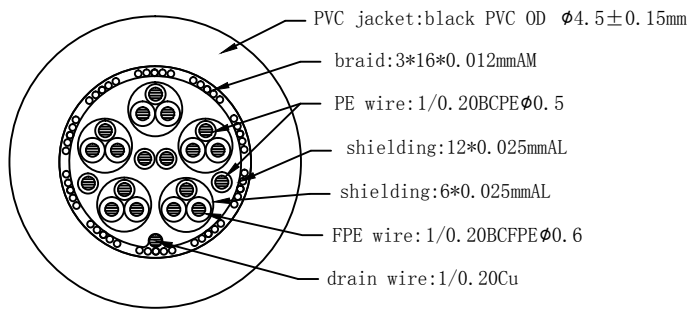

Datenblatt - Fiche technique - Data sheet

11.04.5592

ROLINE Notebook HDMI High Speed Kabel mit Ethernet, schwarz, 2,0 m

ROLINE Câble Notebook HDMI High Speed avec Ethernet, noir, 2,0 m

ROLINE Notebook HDMI High Speed Cable + Ethernet, M/M, black, 2.0 m

REV.	DESCRIPTION	DATE
A		2017-02-09
B		

Cable Specifications:

Pin Assignment

PART NO.	CABLE LENGTH
11.04.5591	1M
11.04.5592	2M
11.04.5593	3M
11.04.5594	5M

BOM LIST	
NO.	SPECIFICATIONS
1	HDMI 32AWG (1/0.20Cu*1P+1/0.20Cu+AL)*5+1/0.20Cu*4C+AL+D1/0.20Cu+PVC
2	Black zinc alloy shell A
3	clear PE inner molding
4	HDMI 19 Pin connector, gold plated