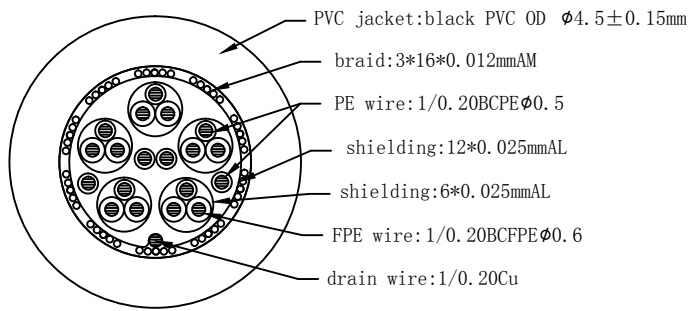

Datenblatt - Fiche technique - Data sheet

11.04.5594

ROLINE Notebook HDMI High Speed Kabel mit Ethernet, schwarz, 5,0 m

ROLINE Câble Notebook HDMI High Speed avec Ethernet, noir, 5,0 m

ROLINE Notebook HDMI High Speed Cable + Ethernet, M/M, black, 5.0 m

REV.	DESCRIPTION	DATE
A		2017-02-09
B		

Cable Specifications:

Pin Assignment

PART NO.	CABLE LENGTH
11.04.5591	1M
11.04.5592	2M
11.04.5593	3M
11.04.5594	5M

BOM LIST	
NO.	SPECIFICATIONS
1	HDMI 32AWG (1/0.20Cu*1P+1/0.20Cu+AL)*5+1/0.20Cu*4C+AL+D1/0.20Cu+PVC
2	Black zinc alloy shell A
3	clear PE inner molding
4	HDMI 19 Pin connector, gold plated