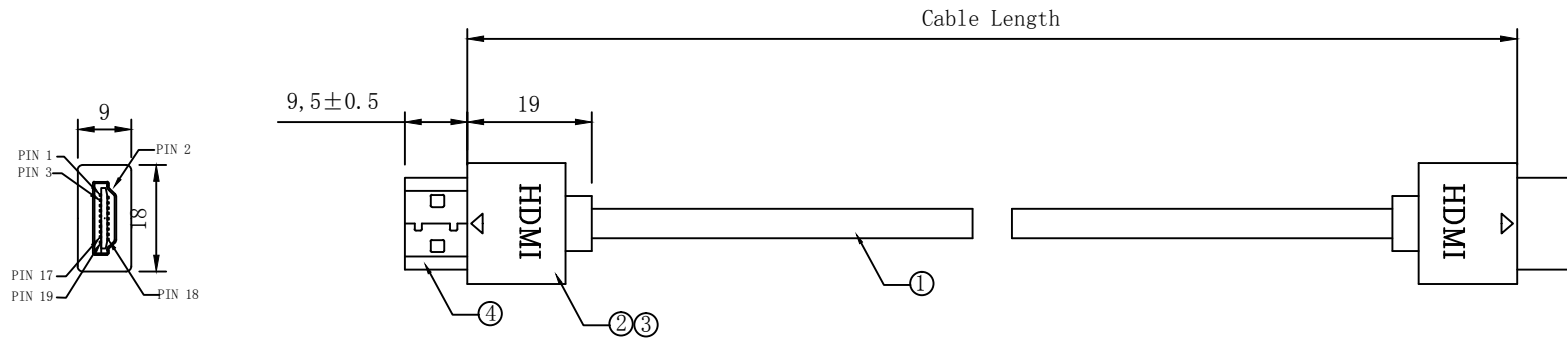

Datenblatt - Fiche technique - Data sheet

11.04.5594

ROLINE Notebook HDMI High Speed Kabel mit Ethernet, schwarz, 5,0 m

ROLINE Câble Notebook HDMI High Speed avec Ethernet, noir, 5,0 m

ROLINE Notebook HDMI High Speed Cable + Ethernet, M/M, black, 5.0 m

REV.	DESCRIPTION	DATE
A		2017-02-09
B		

Cable Specifications:

Pin Assignment

PART NO.	CABLE LENGTH
11.04.5591	1M
11.04.5592	2M
11.04.5593	3M
11.04.5594	5M

BOM LIST	
NO.	SPECIFICATIONS
1	HDMI 32AWG (1/0.20Cu*1P+1/0.20Cu+AL)*5+1/0.20Cu*4C+AL+D1/0.20Cu+PVC
2	Black zinc alloy shell A
3	clear PE inner molding
4	HDMI 19 Pin connector, gold plated

ROLINE Notebook HDMI High Speed Cable with Ethernet, A-A, M/M

MATERIAL	SCALE
REV. A	UNIT INCH

DRAWER	YU
CHECKED	
APPROVED	

DRAWING NO: