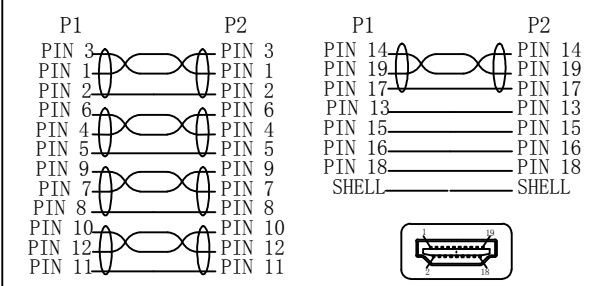

Datenblatt - Fiche technique - Data sheet

11.04.5594

ROLINE Notebook HDMI High Speed Kabel mit Ethernet, schwarz, 5,0 m

ROLINE Câble Notebook HDMI High Speed avec Ethernet, noir, 5,0 m

ROLINE Notebook HDMI High Speed Cable + Ethernet, M/M, black, 5.0 m

REV.	DESCRIPTION	DATE
A		2017-02-09
B		

Cable Specifications:

Pin Assignment

PART NO.	CABLE LENGTH
11.04.5591	1M
11.04.5592	2M
11.04.5593	3M
11.04.5594	5M

BOM LIST	
NO.	SPECIFICATIONS
1	HDMI 32AWG (1/0.20Cu*1P+1/0.20Cu+AL)*5+1/0.20Cu*4C+AL+D1/0.20Cu+PVC
2	Black zinc alloy shell A
3	clear PE inner molding
4	HDMI 19 Pin connector, gold plated