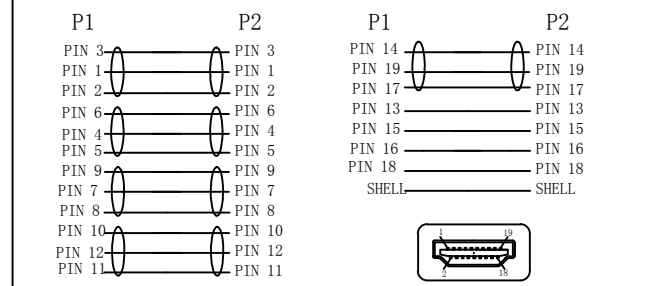

Datenblatt - Fiche technique - Data sheet

11.04.5684

ROLINE HDMI Ultra HD Kabel mit Ethernet, ST/ST, 7,5 m

ROLINE Câble HDMI Ultra HD avec Ethernet, M/M, 7,5 m

ROLINE HDMI Ultra HD Cable + Ethernet, M/M, 7.5 m

REV.	DESCRIPTION	DATE
A		2016-7-27
B		

Cable Specifications:

Pin Assignment

test standard:

- 100% pass open circuit, short circuit, dislocation test.
- On-resistance: 3Ω Max
- Insulation resistance: 5MBΩ Min/DC300V/10ms
- 100% pass 4k TV test

BOM LIST

NO.	SPECIFICATIONS
1	HDMI2.0V 28AWG OD:8.2 (1/0.32Cu*1P+1/0.32Cu+AL)*5+1/0.32Cu*4C+AL+D1/0.32Cu+64AM+PVC
2	Gun black zinc alloy shell
3	clear PE inner molding
4	HDMI 19 Pin connector nickel plated

ITEM NUMBER	11.04.5684			DRAWER	YU
TITLE	ROLINE HDMI Ultra HD Cable + Ethernet, 7.5m, black			CHECKED	
MATERIAL		SCALE		APPROVED	
REV.	A	UNIT	INCH		
DRAWING NO:	SECOMP				