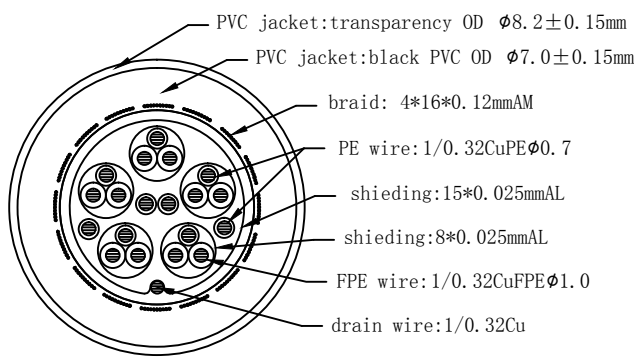

Datenblatt - Fiche technique - Data sheet

11.04.5684

ROLINE HDMI Ultra HD Kabel mit Ethernet, ST/ST, 7,5 m

ROLINE Câble HDMI Ultra HD avec Ethernet, M/M, 7,5 m

ROLINE HDMI Ultra HD Cable + Ethernet, M/M, 7.5 m

REV.	DESCRIPTION	DATE
A		2016-7-27
B		

Cable Specifications:

Pin Assignment

test standard:

- 100% pass open circuit, short circuit, dislocation test.
- On-resistance: 3Ω Max
- Insulation resistance: 5MBΩ Min/DC300V/10ms
- 100% pass 4k TV test

BOM LIST

NO.	SPECIFICATIONS
1	HDMI2.0V 28AWG OD:8.2 (1/0.32Cu*1P+1/0.32Cu+AL)*5+1/0.32Cu*4C+AL+D1/0.32Cu+64AM+PVC
2	Gun black zinc alloy shell
3	clear PE inner molding
4	HDMI 19 Pin connector nickel plated