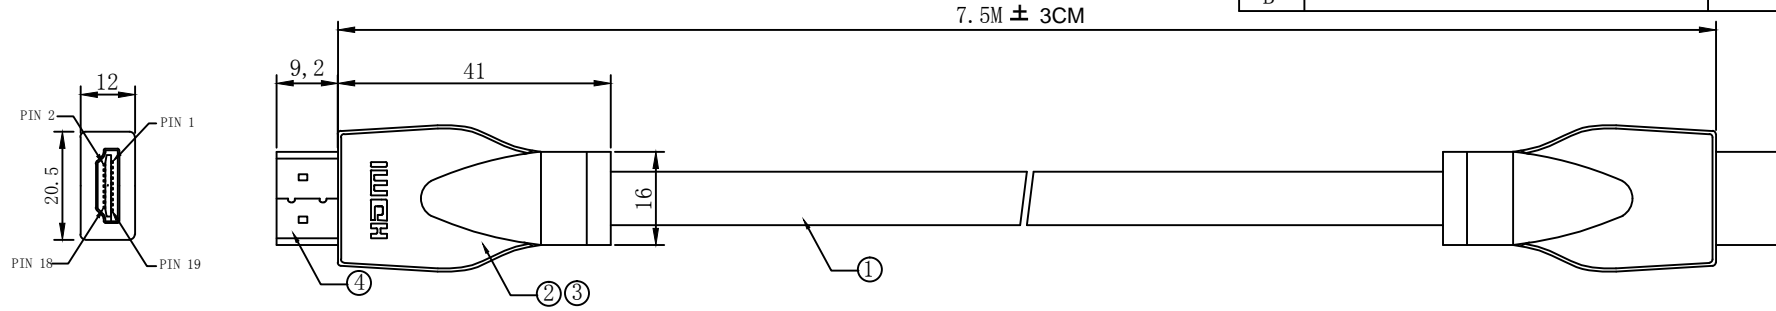

Datenblatt - Fiche technique - Data sheet

11.04.5684

ROLINE HDMI Ultra HD Kabel mit Ethernet, ST/ST, 7,5 m

ROLINE Câble HDMI Ultra HD avec Ethernet, M/M, 7,5 m

ROLINE HDMI Ultra HD Cable + Ethernet, M/M, 7.5 m

REV.	DESCRIPTION	DATE
A		2016-7-27
B		

Cable Specifications:

Pin Assignment

test standard:

- 100% pass open circuit, short circuit, dislocation test.
- On-resistance: 3Ω Max
- Insulation resistance: 5MBΩ Min/DC300V/10ms
- 100% pass 4k TV test

BOM LIST

NO.	SPECIFICATIONS
1	HDMI2.0V 28AWG OD:8.2 (1/0.32Cu*1P+1/0.32Cu+AL)*5+1/0.32Cu*4C+AL+D1/0.32Cu+64AM+PVC
2	Gun black zinc alloy shell
3	clear PE inner molding
4	HDMI 19 Pin connector nickel plated

ITEM NUMBER	11.04.5684			DRAWER	YU
TITLE	ROLINE HDMI Ultra HD Cable + Ethernet, 7.5m, black			CHECKED	
MATERIAL		SCALE		APPROVED	
REV.	A	UNIT	INCH		
DRAWING NO:	SECOMP				