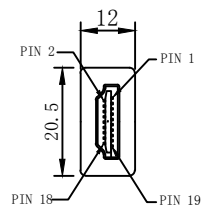

Datenblatt - Fiche technique - Data sheet

11.04.5684

ROLINE HDMI Ultra HD Kabel mit Ethernet, ST/ST, 7,5 m

ROLINE Câble HDMI Ultra HD avec Ethernet, M/M, 7,5 m

ROLINE HDMI Ultra HD Cable + Ethernet, M/M, 7.5 m

REV.	DESCRIPTION	DATE
A		2016-7-27
B		

Cable Specifications:

Pin Assignment

test standard:

- 100% pass open circuit, short circuit, dislocation test.
- On-resistance: 3Ω Max
- Insulation resistance: 5MBΩ Min/DC300V/10ms
- 100% pass 4k TV test

BOM LIST

NO.	SPECIFICATIONS
1	HDMI2.0V 28AWG OD:8.2 (1/0.32Cu*1P+1/0.32Cu+AL)*5+1/0.32Cu*4C+AL+D1/0.32Cu+64AM+PVC
2	Gun black zinc alloy shell
3	clear PE inner molding
4	HDMI 19 Pin connector nickel plated

ITEM NUMBER	11.04.5684			DRAWER	YU
TITLE	ROLINE HDMI Ultra HD Cable + Ethernet, 7.5m, black			CHECKED	
MATERIAL		SCALE		APPROVED	
REV.	A	UNIT	INCH		
DRAWING NO:	SECOMP				