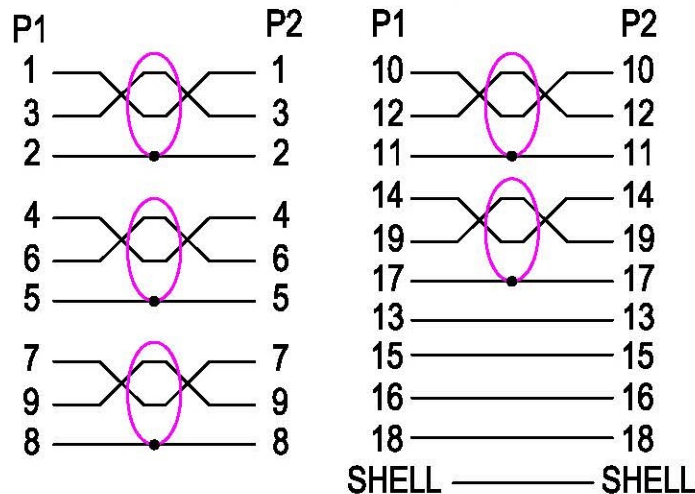

Datenblatt - Fiche technique - Data sheet

11.04.5750

ROLINE HDMI High Speed Kabel mit Ethernet, LSOH, 20m

ROLINE Câble HDMI High Speed avec Ethernet, LSOH, 20m

**ROLINE HDMI High Speed Cable with Ethernet,
HDMI M – HDMI M, LSOH, 20 m**

NOTES:

1. CABLE: UL21445 (24AWG*1P+EAM)*5+24AWG*4C
+AEB OD=9.5MM JACKET: LSOH BLACK
2. CONNECTOR: HDMI A MALE INSULATION: BLACK, SHELL - NICKEL PLATED
3. OUTER MOLD: LSOH 45P BLACK

ELECTRICAL TEST:

1. 100% TEST OPEN SHORT MIS-WIRE
2. INSULATION RESISTANCE: 2M OHM MIN.

WIRE ADDRESS

ITEM NO.	11.04.5750	Draw	F16 CHIEN	Date	2015-03-02
ROLINE HDMI High Speed Cable, w/Ethernet, A-A, M/M, LSOH 20.0m, black		Check		Date	
Unit (MM)		Approval		Date	

D		
C		
B		
VER. A	REVISE	Date