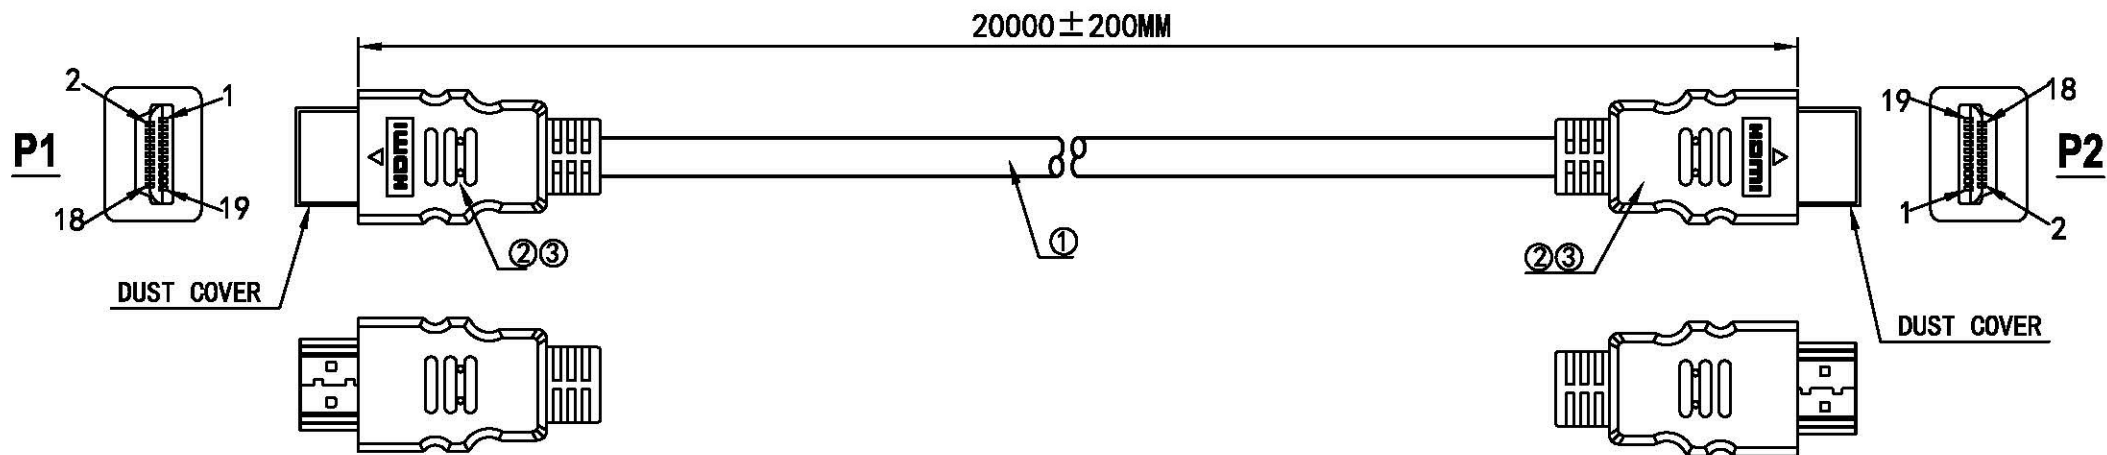

Datenblatt - Fiche technique - Data sheet

11.04.5750

ROLINE HDMI High Speed Kabel mit Ethernet, LSOH, 20m

ROLINE Câble HDMI High Speed avec Ethernet, LSOH, 20m

**ROLINE HDMI High Speed Cable with Ethernet,
HDMI M – HDMI M, LSOH, 20 m**

NOTES:

1. CABLE: UL21445 (24AWG*1P+EAM)*5+24AWG*4C
+AEB OD=9.5MM JACKET: LSOH BLACK
2. CONNECTOR: HDMI A MALE INSULATION: BLACK, SHELL - NICKEL PLATED
3. OUTER MOLD: LSOH 45P BLACK

ELECTRICAL TEST:

1. 100% TEST OPEN SHORT MIS-WIRE
2. INSULATION RESISTANCE: 2M OHM MIN.

WIRE ADDRESS

ITEM NO.	11.04.5750	Draw	F16 CHIEN	Date	2015-03-02
ROLINE HDMI High Speed Cable, w/Ethernet, A-A, M/M, LSOH 20.0m, black		Check		Date	
Unit (MM)		Approval		Date	

D		
C		
B		
VER. A	REVISE	Date