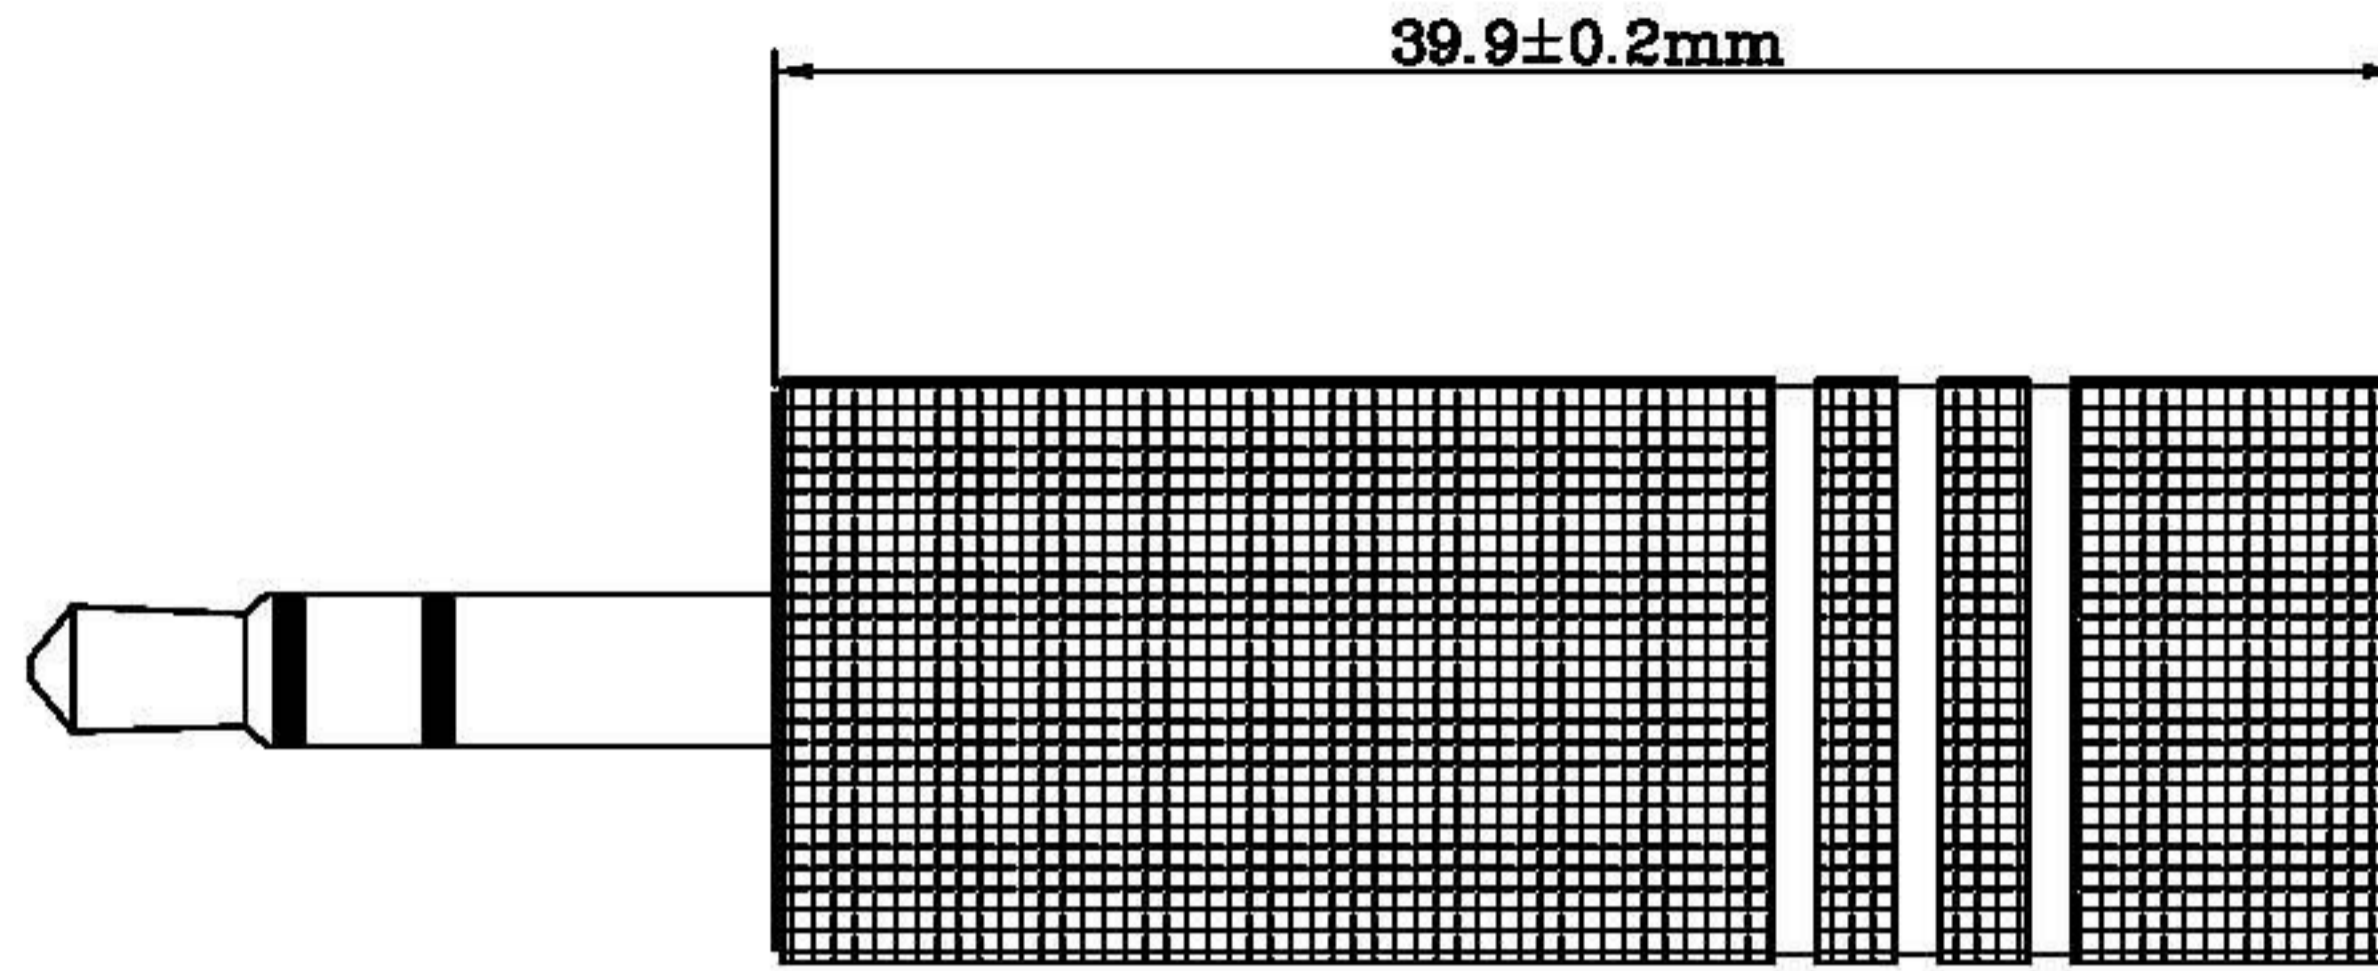

Datenblatt - Fiche technique - Data sheet

11.09.4212

ROLINE GOLD Stereo Adapter 3,5 mm Stecker - 6,35 mm Buchse

ROLINE GOLD Adaptateur stéréo 3,5 mm M - 6,35 mm F

ROLINE GOLD Stereo Adapter 3.5 mm Male - 6.35 mm Female

P1

P2

P1

PIN OUT

P2

1

1

2

2

3

3

REV.	TOLERANCE		DESCRIPTION	DATE
	INCHES	M/M	Rotronic Co., Ltd.	
.X	.015	.30		
.XX	.010	.10		
.XXX	.005	.05		
DRAWN BY JOE			CUSTOMER :	
CHECK BY			CUSTOMER P/N :	11.09.4212
APPD BY			SCALE	NONE
			UNIT	MM
			DATE	2012.10.05
			DRAWING NO:	REV A
				1/2

DC3.5 M TO 6.35 F ADAPTER(plated 24K gold)

1 PCS
Q'TY UNIT

DESCRIPTION