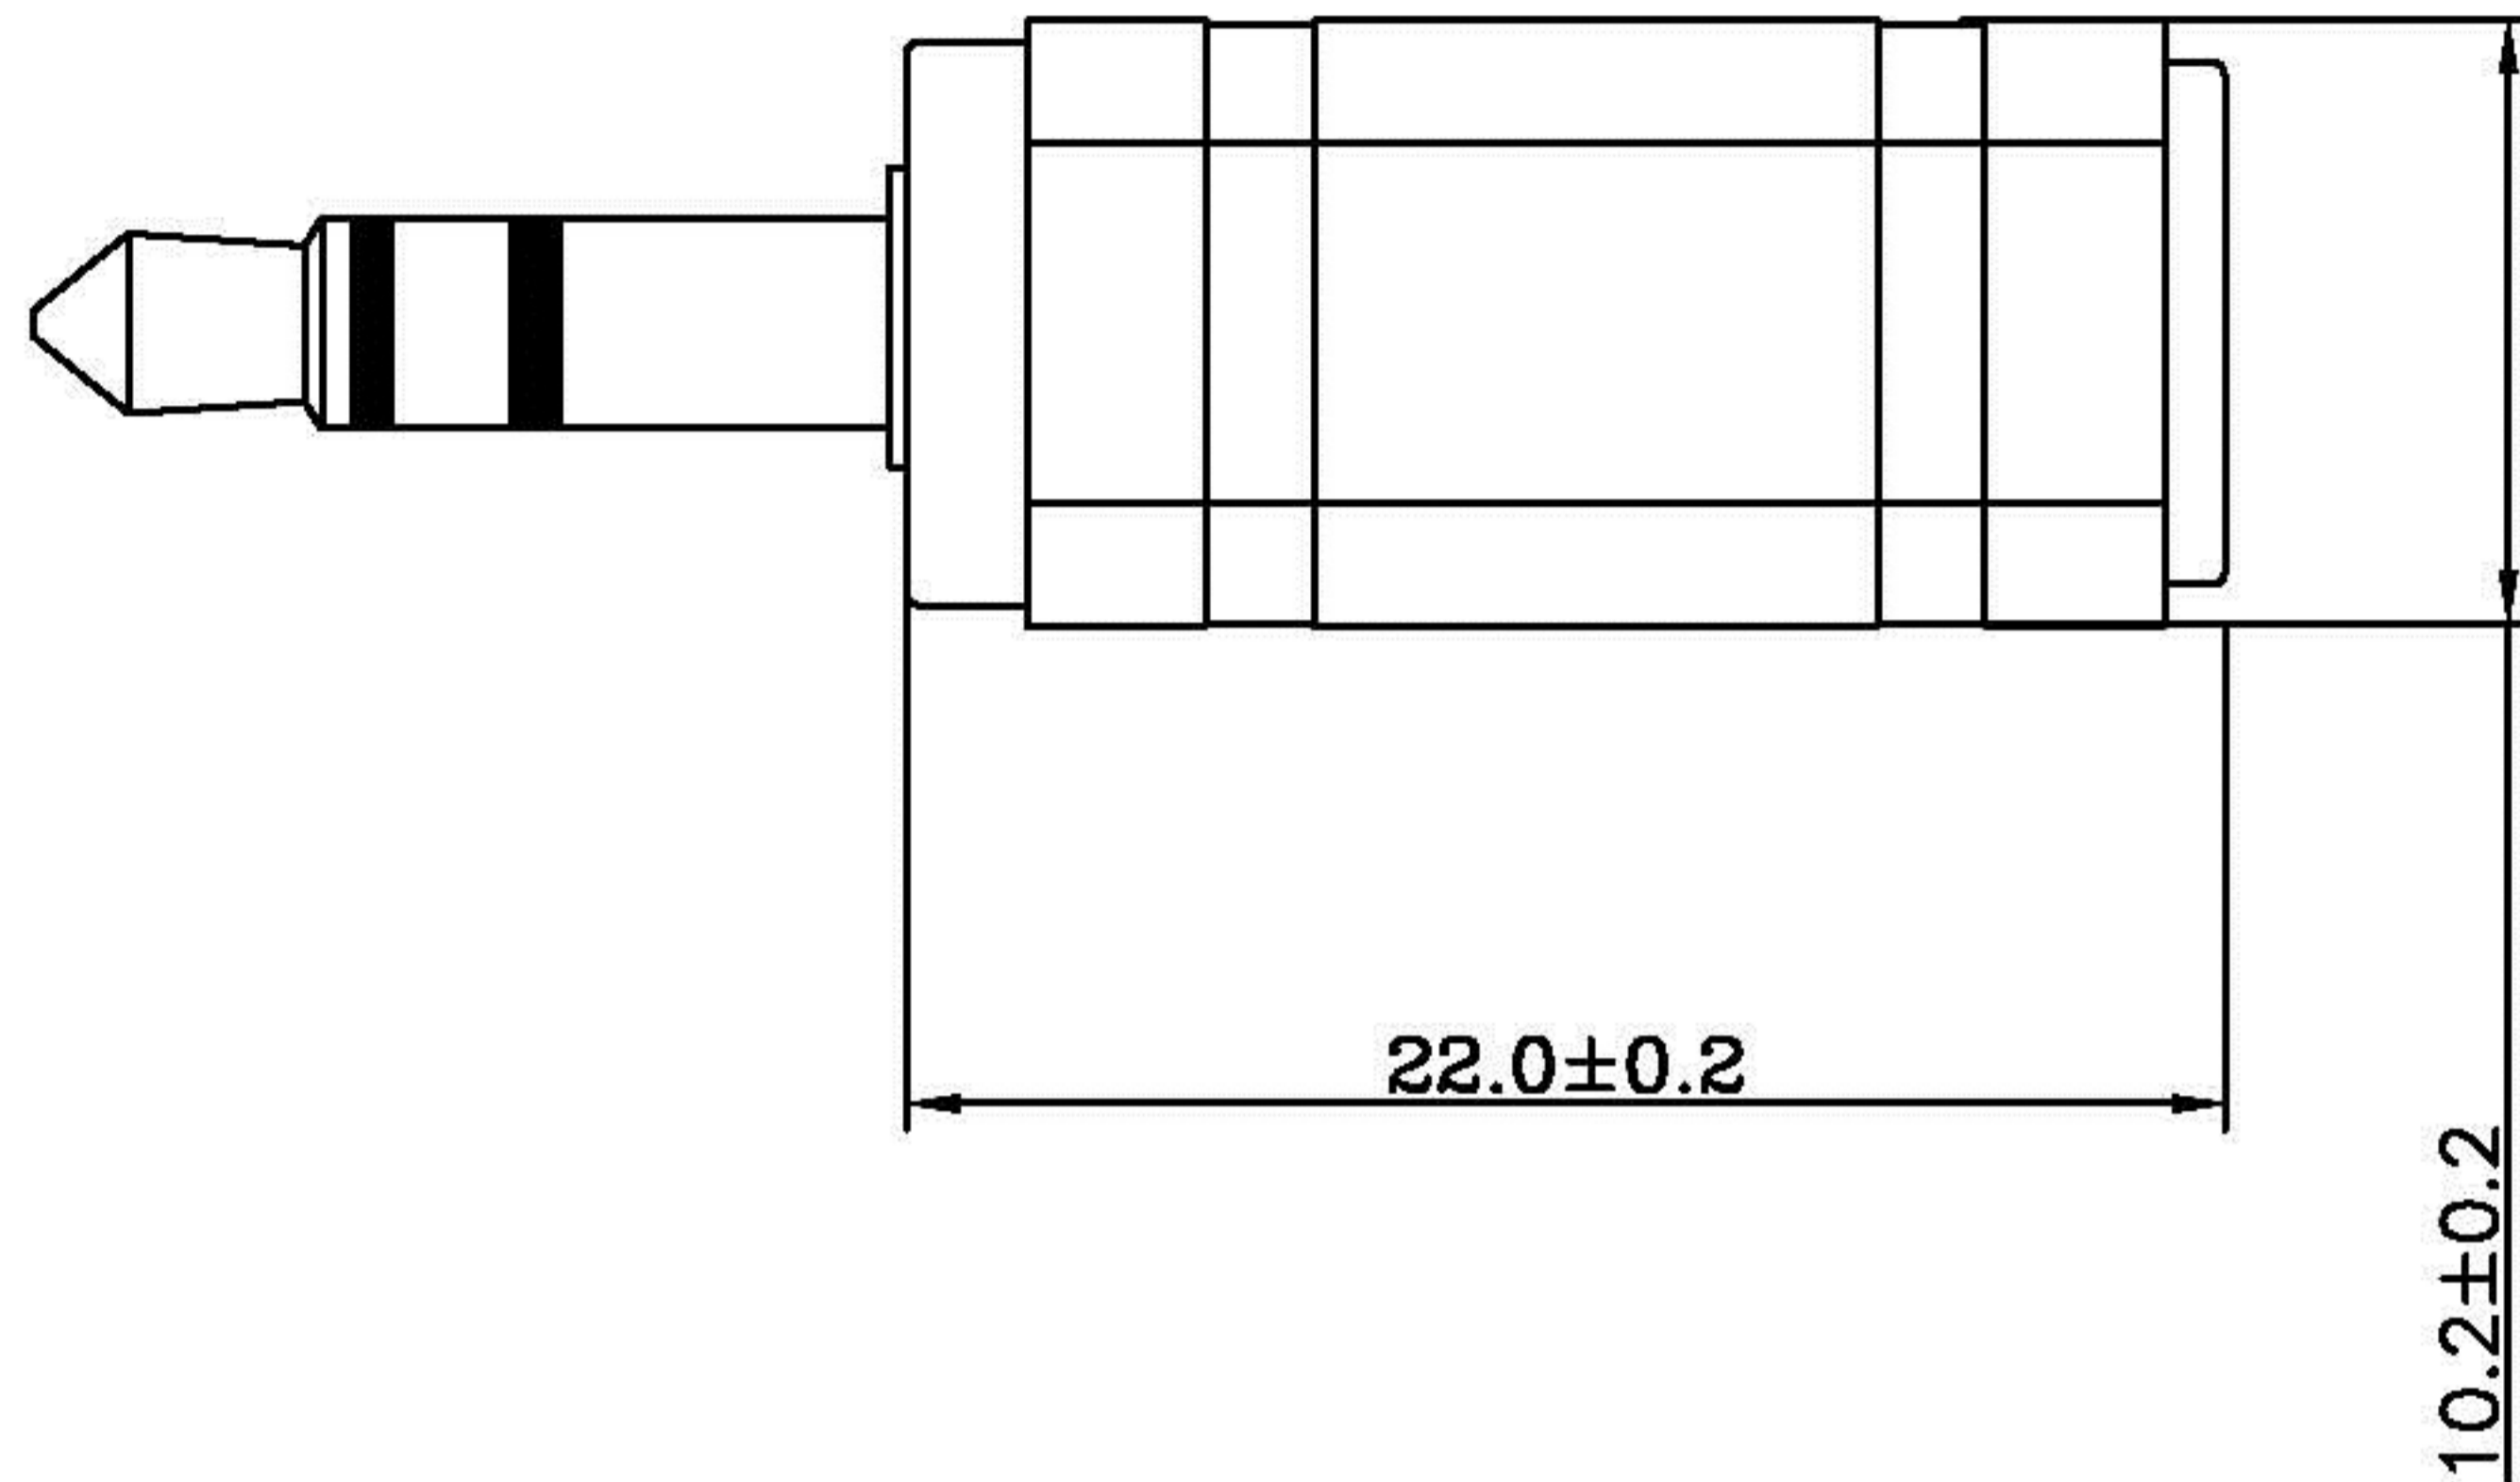

Datenblatt - Fiche technique - Data sheet

11.09.4445

ROLINE Stereo Adapter 3,5 mm Stecker - 2,5 mm Buchse

ROLINE Adaptateur stéréo 3,5 mm M - 2,5 mm F

ROLINE Stereo Adapter 3.5 mm Male - 2.5 mm Female

P1

P2

Electrical Test:

1. 100%Test(Open ,short ,miss wire)
2. Contact Resistance: 2 ohm max.

Pin Assignment

P1	_____	P2
1	_____	1
2	_____	2
3	_____	3

REV.	TOLERANCE INCHES/M/M		DESCRIPTION	DATE
⊕ ⊖	.X	.015 .30	Rotronic Co., Ltd. ROLINE Stereo Adapter 3.5mm M – 2.5mm F	
	.XX	.010 .10		
	.XXX	.005 .05		
DRAWN BY	JOE		CUSTOMER :	11.09.4445
CHECK BY			SCALE	NONE
APPD BY			UNIT	MM
			DATE	12.05.30
			DRAWING NO:	CA1790096
			REV	A
				1/1

NO	DESCRIPTION	QTY	UNIT
3	45P BLACK PVC	5	g
2	DC 3.5 Stereo M SHELL NICKEL PLATED	1	pcs
1	DC2.5 Stereo F SHELL NICKEL PLATED	1	pcs