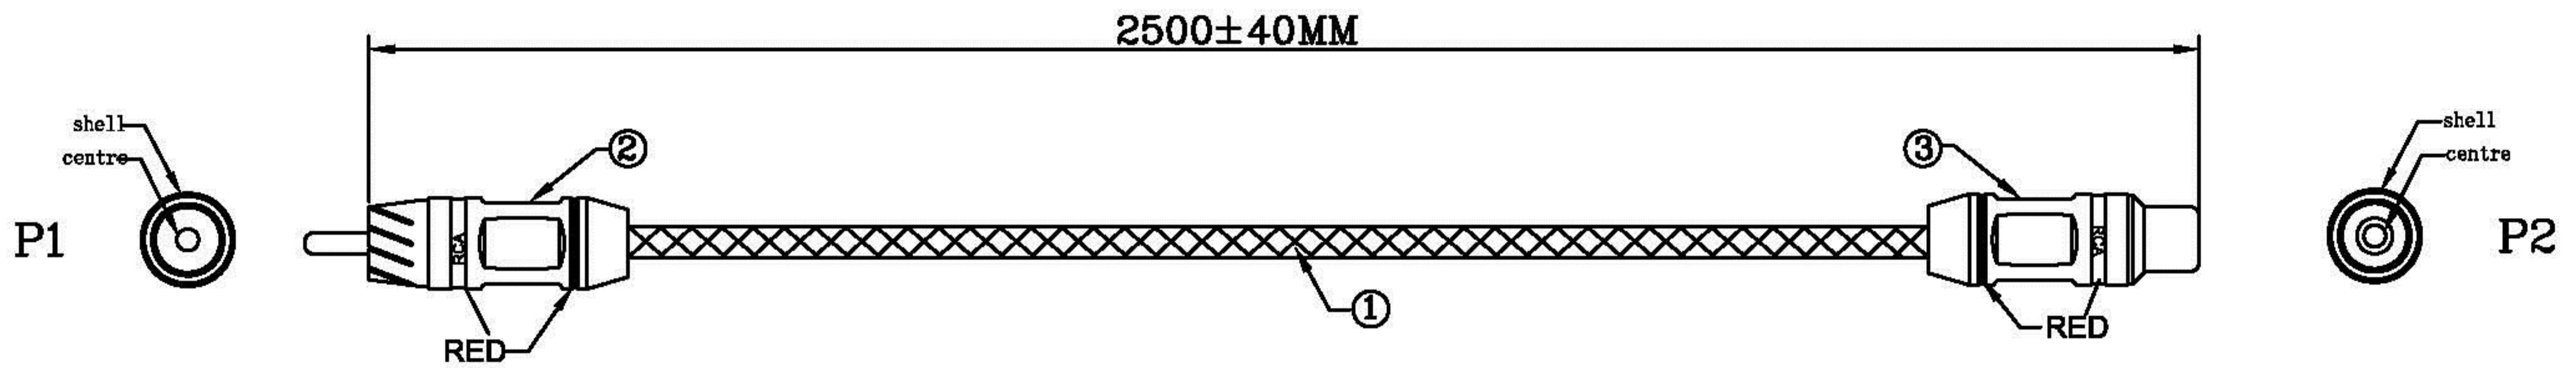

Datenblatt - Fiche technique - Data sheet

**11.88.4234**

ROLINE GOLD Cinch-Verlängerungskabel simplex Stecker / Buchse, rot, 2,5m

ROLINE GOLD Câble prolongateur RCA simplex M / F, rouge, 2,5m

ROLINE GOLD Cinch Cable, simplex M - F, red, 2.5 m

REV.	TOLERANCE		DESCRIPTION	DATE
⌀	INCHES	M/M	<b>Rotronic Co., Ltd.</b>	
.X	.015	.30		
.XX	.010	.10		
.XXX	.005	.05		
			ROLINE Gold Cinch Ext. Cab.,RCA M-F,2.5m,red	
DRAWN BY		joe	CUSTOMER :	
CHECK BY			CUSTOMER P/N : 11.09.4234	
APPD BY			SCALE	NONE
			UNIT	MM
			DATE	2012.10.08