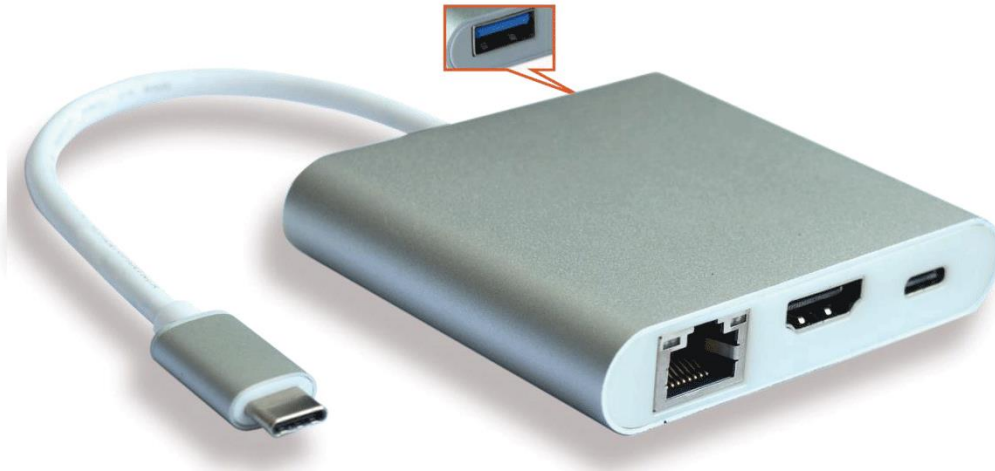

Item no.: 12.02.1020

ROLINE Docking Station

Type C - 1x HDMI+1x Gigabit LAN+1x USB 3.0 A F+1x Type C (Data+PD)

Silver

## Features:

- ✓ Input connector: 1x USB Type C Male
- ✓ Output connectors: 1x HDMI Female , 1x 10/100/1000Mbit/s Ethernet, 1 x USB 3.0 A Female, 1x Type C (with Power Delivery and Data Transmission function)
- ✓ Supports max. resolution 4K UHD
- ✓ SuperSpeed USB supports 5Gbit/s data transmission rate, backwards compatible USB 2.0 and 1.1
- ✓ Supports Windows, Mac OS, Android, Chrome OS, and Linux
- ✓ Aluminum housing in silver colour
- ✓ Cable length: 10cm