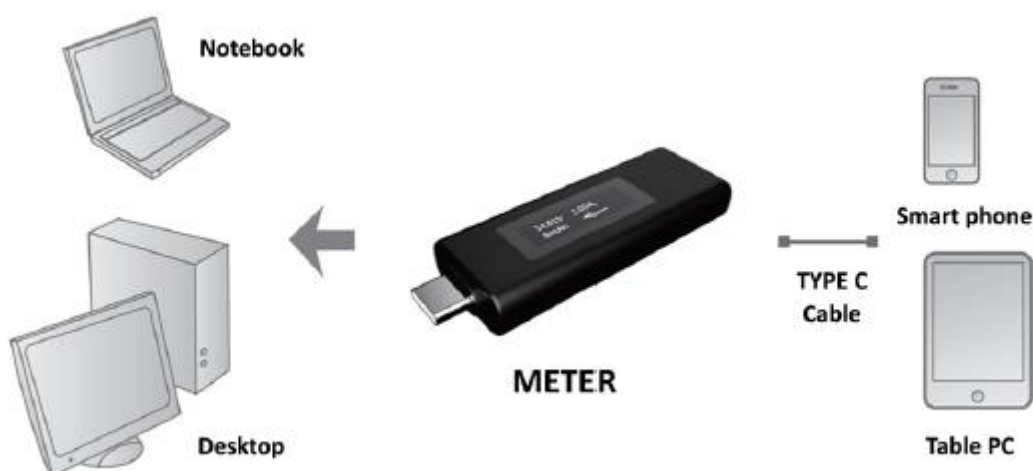

Application (A):