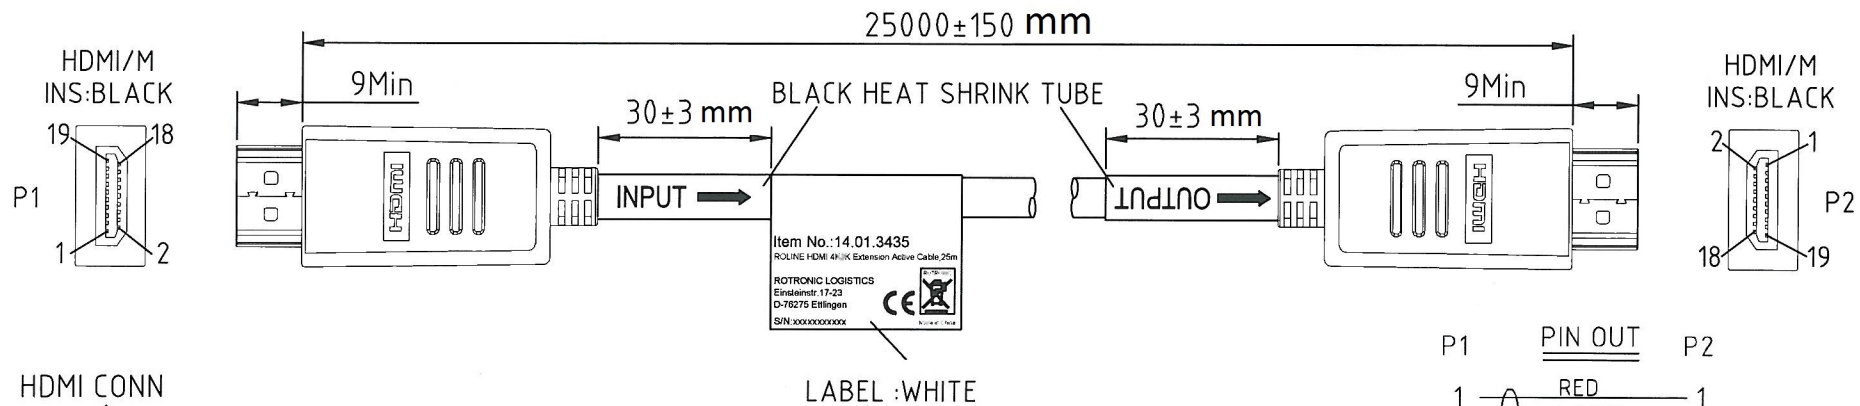

Datenblatt - Fiche technique - Data sheet

**14.01.3435**

ROLINE HDMI 4K2K Kabel mit Repeater, 25,0 m

ROLINE Câble HDMI 4K2K avec Ethernet, avec repeater, M/M, 25,0 m

ROLINE HDMI 4K2K Active Cable, M/M, 25.0 m

P1	PIN OUT	P2
1	RED	1
3	WHITE	3
2	DRAIN	2
4	BULE	4
6	WHITE	6
5	DRAIN	5
7	GREEN	7
9	WHITE	9
8	DRAIN	8
10	BROWN	10
12	WHITE	12
11	DRAIN	11
14	BLACK	14
19	WHITE	19
17	DRAIN	17
13	GREEN	13
15	ORANGE	15
16	PURPLE	16
18	RED	18

- NOTE:
- CABLE:UL 20276 [26AWG(1/0.4CCS)×1P INS:FOAM-PE+DRAIN WIRE(1/0.32CCS)+AL/MY+MY]×5C+28AWG(1/0.32CCS)×4C INS:Polyolefin+AL/MY+DRAIN WIRE(1/0.32CCS)+BRAID(85%AL/Mg) PVC JACKET OD:8.0±0.15mm COLOR:BLACK CABLE MUST PRINT: High Speed HDMI™ Cable with Ethernet
  - CONNECTOR:P1&P2:HDMI 19P MALE CONTACT:3u",SHELL:GOLD PLATED
  - HOOD:P1&P2:MOLDED TYPE,PVC 45P,COLOR:BLACK
  - ELECTRICLE TEST:
    - <1>100% OPEN SHORT & MIS WIRE TEST
    - <2>CONTACT RESISTANCE 8 Ohms MAX .
    - <3>INSULATION RESISTANCE 10M Ohms MIN .

Tolerance Inch			M/M			<b>rotronic</b>				
.X	.015	.30								
.XX	.010	.10				Item no.	<b>14.01.3435</b>			
.XXX	.005	.05				Draw	cheng 1/07/15'			
						Desc.	<b>ROLINE HDMI 4K2K Ext. Active Cable 25m, black</b>			
						Scale	NONE	Units	m/m	Third Angle Projection
						Engr	Dwg No. E510-0006		REV: A	Sheet 1