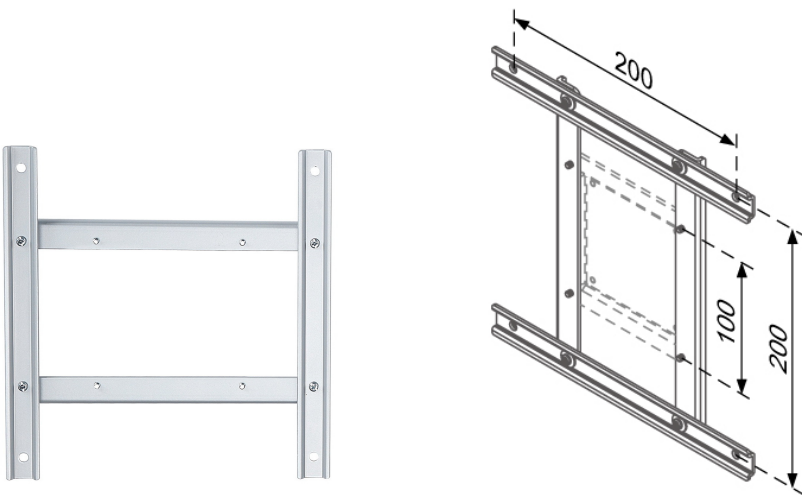

Datenblatt - Fiche technique - Data sheet

**17.03.1106**

ROLINE VESA-Adapter 100x100-200x200, variabel

ROLINE Adaptateur VESA 100x100-100x200/200x200

ROLINE VESA Adapter 100x100-100x200/200x200, variable, silver

Item no. 17.03.1106

ROLINE VESA Adapter Plate, 100 x 100 to 100 x 200 / 200 x 200 mm

**Features:**

- Accommodate monitors with standard VESA 100, VESA 200 (100 x 200 & 200 x 200 mm)  
To mounting system with VESA 100 (100 x 100 mm)
- Variable adjustable
- Material: steel
- Colour: silver