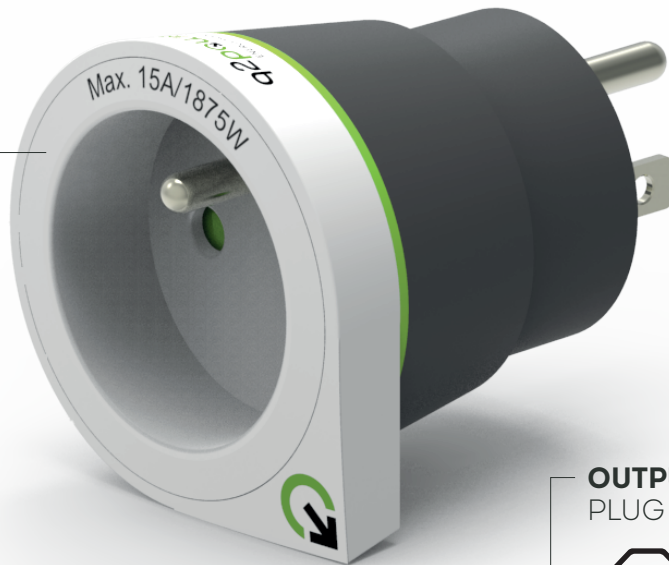

EARTHED 3-POLE ADAPTER FRANCE TO USA POWER ALL YOUR DEVICES

INPUT
FRANCE

2-POLE

3-POLE

OUTPUT
PLUG STANDARD B

Besides the USA nearly other 50 countries around the globe have the socket standard that accepts the 3-pole USA plug, which is the plug standard B.

FURTHER SPECIFICATIONS

Safety approved (IEC 60884)
KEMA-KEUR certification
Suitable for earthed and unearthed plugs

Input voltage: 100V - 125V
Max. load: 15A
Power rating:
100V - 1500W/125V - 1875W

WEIGHT & DIMENSIONS

Product: 64 g / L 5.5 W 5.5 H 7.5 cm
Packaging: 93 g / L 6.4 W 6.4 H 8 cm

PACKAGING UNIT

Master: 20
Dimensions master: 33 x 14 x 18.5 cm

Made in China

| PRODUCT | ARTICLE-NO. | EAN-CODE |
|---------------|-------------|---------------|
| France to USA | 1.200210 | 7640167560509 |