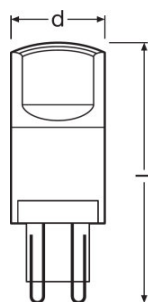

Photometrical data

Nominal luminous flux	470 lm
Rated luminous flux	470 lm
Rated color temperature	2700 K
Color rendering index Ra	≥ 80
Lumen main.fact.at end of nom.life time	0.70
Light color (designation)	Warm White
Standard deviation of color matching	≤ 6 sdc _m

Light technical data

Warm-up time (60 %)	< 0.50 s
Starting time	< 0.5 s

Dimensions & weight

Overall length	58.0 mm
Diameter	20.0 mm
Outer bulb	T20
Length	58.0 mm

Lifespan

Nominal lamp life time	15000 h
Rated lamp life time	15000 h
Number of switching cycles	100000
Lumen maintenance at end of service life	0.70

Country specific categorizations

ILCOS	DRT/C-3,8/827-220-240-G9-20/58
Order reference	LEDSPIN40 CL 3,

LOGISTICAL DATA

Product code	Product description	Packaging unit (Pieces/Unit)	Dimensions (length x width x height)	Volume	Gross weight
4058075812093	ST PIN 40 3.8 W/827 G9 CL	Shipping carton box 9	345 mm x 153 mm x 136 mm	7.18 dm ³	358.00 g