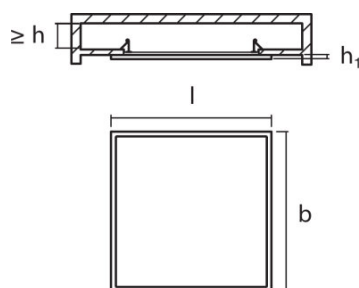

Photometrical data

Color temperature	4000 K
Luminous flux	3200 lm
Light color (designation)	Cool White
Color rendering index Ra	>80

Dimensions & weight

Length	595.0 mm
Width	595.0 mm
Height	10.5 mm
Product weight	2866.00 g