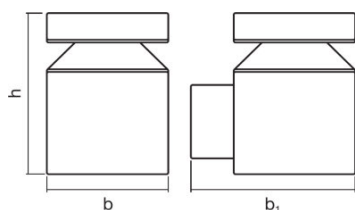

Dimensions & weight

Length	138.0 mm
Width	102.0 mm
Height	135.0 mm
Product weight	470.00 g

Colors & materials

Body material	Stainless steel
Product color	STEEL

Temperatures & operating conditions

Ambient temperature range	-20...40 °C
----------------------------------	-------------

Product code	Product description	Packaging unit (Pieces/Unit)	Dimensions (length x width x height)	Volume	Gross weight
4058075032545	ENDURA STYLE Cylinder Wall 6 W ST	Shipping carton box 6	380 mm x 175 mm x 320 mm	21.28 dm ³	4158.00 g