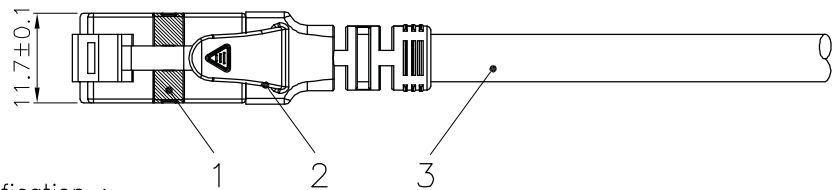

Datenblatt - Fiche technique - Data sheet

**21.15.1493**

ROLINE UTP-Patchkabel Kat.6A Component Level, LSOH, grün, 1,5 m

Cordon ROLINE UTP Cat.6A / 10 Gigabit, Component Level, LSOH, vert, 1,5 m

ROLINE UTP Patch Cord Cat.6A, Component Level, LSOH, green, 1.5 m

roline U/FTP PATCH CABLE 26AWG 4PR ANSI/TIA 568C.2 CAT.6A LSOH XXXXXX-X

(1) Wiring : T568B

Specification :

Material :

1. RJ45 Plug :
  - 1-1. Housing : Polycarbonate, Transparent color
  - 1-2. Contact material : Phosphor Bronze with 50-60 micro-inch Nickel plated
  - 1-3. Contact finished : Min. 50 micro-inch Gold plated on surface contact area
  - 1-4. Shield : Bronze with Nickel plated
2. SR : SR-V95 FOR U/FTP Boot with nose
3. Cable :
  - 3-1. Jacket : LSOH
  - 3-2. Conductor : 26 AWG stranded copper
  - 3-3. Isolation : PE
  - 3-4. Shield : Aluminum Foil Shielded for Each Pair, copper clad with steel
4. Cable structure : U/FTP, 4 twisted pair
5. Minimum Bending Radius: 50mm

item no.	Jacket Color	
21.15.1490	grey	RAL7035
21.15.1491	red	RAL3031
21.15.1492	yellow	RAL1021
21.15.1493	green	RAL6029
21.15.1494	blue	RAL5015
21.15.1495	black	RAL9011
21.15.1496	white	RAL9003

item no	21.15.1490	21.15.1491	21.15.1492	21.15.1493	21.15.1494
	21.15.1495	21.15.1496			
Desc	ROLINE Cat 6a U/FTP Patch Cord,LSOH.Component Level,1.5m				
"#": Matching DIM.	DRAWING	10.Mar.2015	byz		
"*": Important DIM.	CHECK	10.Mar.2015	Jane		
Others General DIM.	APPROVAL	10.Mar.2015	Jaimy		
GENERAL TOLERANCE OF DIMENSIONS		DATE	NAME		
X.XXX ±0.005	SCALE	1/1 (A4)	UNIT	mm	
X.XX ±0.05	DRAWING NO.				
X.X ±0.1	DRAWING CLASSIFICATION		S	SHEET	1 OF 1