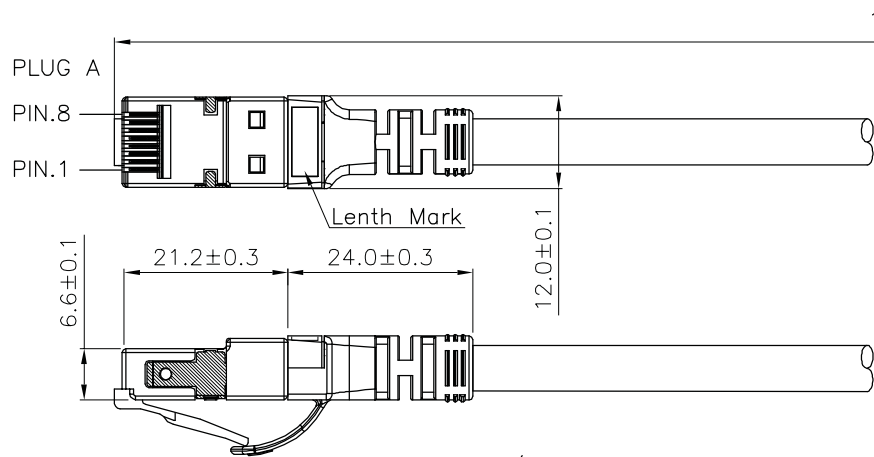

Datenblatt - Fiche technique - Data sheet

**21.15.1493**

ROLINE UTP-Patchkabel Kat.6A Component Level, LSOH, grün, 1,5 m

Cordon ROLINE UTP Cat.6A / 10 Gigabit, Component Level, LSOH, vert, 1,5 m

ROLINE UTP Patch Cord Cat.6A, Component Level, LSOH, green, 1.5 m

roline U/FTP PATCH CABLE 26AWG 4PR ANSI/TIA 568C.2 CAT.6A LSOH XXXXXX-X

(1) Wiring : T568B

Specification :

Material :

1. RJ45 Plug :
  - 1-1. Housing : Polycarbonate, Transparent color
  - 1-2. Contact material : Phosphor Bronze with 50-60 micro-inch Nickel plated
  - 1-3. Contact finished : Min. 50 micro-inch Gold plated on surface contact area
  - 1-4. Shield : Bronze with Nickel plated
2. SR : SR-V95 FOR U/FTP Boot with nose
3. Cable :
  - 3-1. Jacket : LSOH
  - 3-2. Conductor : 26 AWG stranded copper
  - 3-3. Isolation : PE
  - 3-4. Shield : Aluminum Foil Shielded for Each Pair, copper clad with steel
4. Cable structure : U/FTP, 4 twisted pair
5. Minimum Bending Radius: 50mm

item no.	Jacket Color	
21.15.1490	grey	RAL7035
21.15.1491	red	RAL3031
21.15.1492	yellow	RAL1021
21.15.1493	green	RAL6029
21.15.1494	blue	RAL5015
21.15.1495	black	RAL9011
21.15.1496	white	RAL9003

item no	21.15.1490	21.15.1491	21.15.1492	21.15.1493	21.15.1494
	21.15.1495	21.15.1496			
Desc	ROLINE Cat 6a U/FTP Patch Cord,LSOH.Component Level,1.5m				
"#": Matching DIM.	DRAWING	10.Mar.2015	byz		
"*": Important DIM.	CHECK	10.Mar.2015	Jane		
Others General DIM.	APPROVAL	10.Mar.2015	Jaimy		
GENERAL TOLERANCE OF DIMENSIONS		DATE	NAME		
X.XXX ±0.005	SCALE	1/1 (A4)	UNIT	mm	
X.XX ±0.05	DRAWING NO.				
X.X ±0.1	DRAWING CLASSIFICATION		S	SHEET	1 OF 1