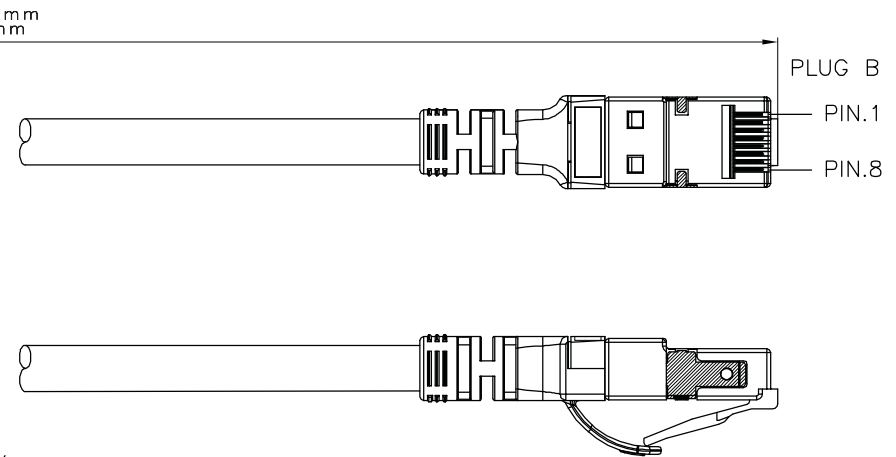

Datenblatt - Fiche technique - Data sheet

**21.15.1493**

ROLINE UTP-Patchkabel Kat.6A Component Level, LSOH, grün, 1,5 m

Cordon ROLINE UTP Cat.6A / 10 Gigabit, Component Level, LSOH, vert, 1,5 m

ROLINE UTP Patch Cord Cat.6A, Component Level, LSOH, green, 1.5 m

roline U/FTP PATCH CABLE 26AWG 4PR ANSI/TIA 568C.2 CAT.6A LSOH XXXXXX-X

(1) Wiring : T568B

Specification :

Material :

1. RJ45 Plug :
  - 1-1. Housing : Polycarbonate, Transparent color
  - 1-2. Contact material : Phosphor Bronze with 50-60 micro-inch Nickel plated
  - 1-3. Contact finished : Min. 50 micro-inch Gold plated on surface contact area
  - 1-4. Shield : Bronze with Nickel plated
2. SR : SR-V95 FOR U/FTP Boot with nose
3. Cable :
  - 3-1. Jacket : LSOH
  - 3-2. Conductor : 26 AWG stranded copper
  - 3-3. Isolation : PE
  - 3-4. Shield : Aluminum Foil Shielded for Each Pair, copper clad with steel
4. Cable structure : U/FTP, 4 twisted pair
5. Minimum Bending Radius: 50mm

item no.	Jacket Color	
21.15.1490	grey	RAL7035
21.15.1491	red	RAL3031
21.15.1492	yellow	RAL1021
21.15.1493	green	RAL6029
21.15.1494	blue	RAL5015
21.15.1495	black	RAL9011
21.15.1496	white	RAL9003

item no	21.15.1490	21.15.1491	21.15.1492	21.15.1493	21.15.1494
	21.15.1495	21.15.1496			
Desc	ROLINE Cat 6a U/FTP Patch Cord,LSOH.Component Level,1.5m				
"#": Matching DIM.	DRAWING	10.Mar.2015	byz		
"*": Important DIM.	CHECK	10.Mar.2015	Jane		
Others General DIM.	APPROVAL	10.Mar.2015	Jaimy		
GENERAL TOLERANCE OF DIMENSIONS		DATE	NAME		
X.XXX ±0.005	SCALE	1/1 (A4)	UNIT	mm	
X.XX ±0.05	DRAWING NO.				
X.X ±0.1	DRAWING CLASSIFICATION		S	SHEET	1 OF 1