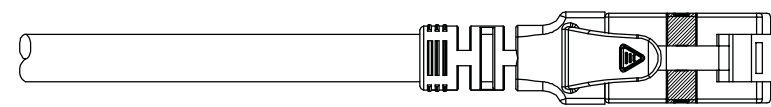

Datenblatt - Fiche technique - Data sheet

**21.15.1493**

ROLINE UTP-Patchkabel Kat.6A Component Level, LSOH, grün, 1,5 m

Cordon ROLINE UTP Cat.6A / 10 Gigabit, Component Level, LSOH, vert, 1,5 m

ROLINE UTP Patch Cord Cat.6A, Component Level, LSOH, green, 1.5 m

roline U/FTP PATCH CABLE 26AWG 4PR ANSI/TIA 568C.2 CAT.6A LSOH XXXXXX-X

(1) Wiring : T568B

Specification :

Material :

1. RJ45 Plug :
  - 1-1. Housing : Polycarbonate, Transparent color
  - 1-2. Contact material : Phosphor Bronze with 50-60 micro-inch Nickel plated
  - 1-3. Contact finished : Min. 50 micro-inch Gold plated on surface contact area
  - 1-4. Shield : Bronze with Nickel plated
2. SR : SR-V95 FOR U/FTP Boot with nose
3. Cable :
  - 3-1. Jacket : LSOH
  - 3-2. Conductor : 26 AWG stranded copper
  - 3-3. Isolation : PE
  - 3-4. Shield : Aluminum Foil Shielded for Each Pair, copper clad with steel
4. Cable structure : U/FTP, 4 twisted pair
5. Minimum Bending Radius: 50mm

item no.	Jacket Color	
21.15.1490	grey	RAL7035
21.15.1491	red	RAL3031
21.15.1492	yellow	RAL1021
21.15.1493	green	RAL6029
21.15.1494	blue	RAL5015
21.15.1495	black	RAL9011
21.15.1496	white	RAL9003

item no	21.15.1490	21.15.1491	21.15.1492	21.15.1493	21.15.1494
	21.15.1495	21.15.1496			
Desc	ROLINE Cat 6a U/FTP Patch Cord,LSOH.Component Level,1.5m				
"#": Matching DIM.	DRAWING	10.Mar.2015	byz		
"*": Important DIM.	CHECK	10.Mar.2015	Jane		
Others General DIM.	APPROVAL	10.Mar.2015	Jaimy		
GENERAL TOLERANCE OF DIMENSIONS		DATE	NAME		
X.XXX ±0.005	SCALE	1/1 (A4)	UNIT	mm	
X.XX ±0.05	DRAWING NO.				
X.X ±0.1	DRAWING CLASSIFICATION		S	SHEET	1 OF 1