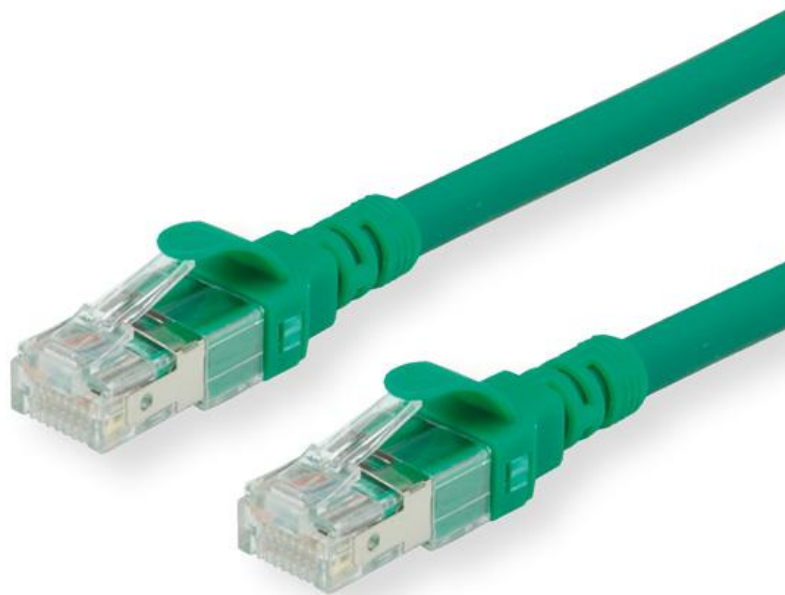

Datenblatt - Fiche technique - Data sheet

**21.15.1493**

ROLINE UTP-Patchkabel Kat.6A Component Level, LSOH, grün, 1,5 m

Cordon ROLINE UTP Cat.6A / 10 Gigabit, Component Level, LSOH, vert, 1,5 m

ROLINE UTP Patch Cord Cat.6A, Component Level, LSOH, green, 1.5 m

roline U/FTP PATCH CABLE 26AWG 4PR ANSI/TIA 568C.2 CAT.6A LSOH XXXXXX-X

(1) Wiring : T568B

Specification :

Material :

1. RJ45 Plug :
  - 1-1. Housing : Polycarbonate, Transparent color
  - 1-2. Contact material : Phosphor Bronze with 50-60 micro-inch Nickel plated
  - 1-3. Contact finished : Min. 50 micro-inch Gold plated on surface contact area
  - 1-4. Shield : Bronze with Nickel plated
2. SR : SR-V95 FOR U/FTP Boot with nose
3. Cable :
  - 3-1. Jacket : LSOH
  - 3-2. Conductor : 26 AWG stranded copper
  - 3-3. Isolation : PE
  - 3-4. Shield : Aluminum Foil Shielded for Each Pair, copper clad with steel
4. Cable structure : U/FTP, 4 twisted pair
5. Minimum Bending Radius: 50mm

item no.	Jacket Color	
21.15.1490	grey	RAL7035
21.15.1491	red	RAL3031
21.15.1492	yellow	RAL1021
21.15.1493	green	RAL6029
21.15.1494	blue	RAL5015
21.15.1495	black	RAL9011
21.15.1496	white	RAL9003

item no	21.15.1490	21.15.1491	21.15.1492	21.15.1493	21.15.1494
	21.15.1495	21.15.1496			
Desc	ROLINE Cat 6a U/FTP Patch Cord,LSOH.Component Level,1.5m				
"#": Matching DIM.	DRAWING	10.Mar.2015	byz		
"*": Important DIM.	CHECK	10.Mar.2015	Jane		
Others General DIM.	APPROVAL	10.Mar.2015	Jaimy		
GENERAL TOLERANCE OF DIMENSIONS		DATE	NAME		
X.XXX ±0.005	SCALE	1/1 (A4)	UNIT	mm	
X.XX ±0.05	DRAWING NO.				
X.X ±0.1	DRAWING CLASSIFICATION		S	SHEET	1 OF 1