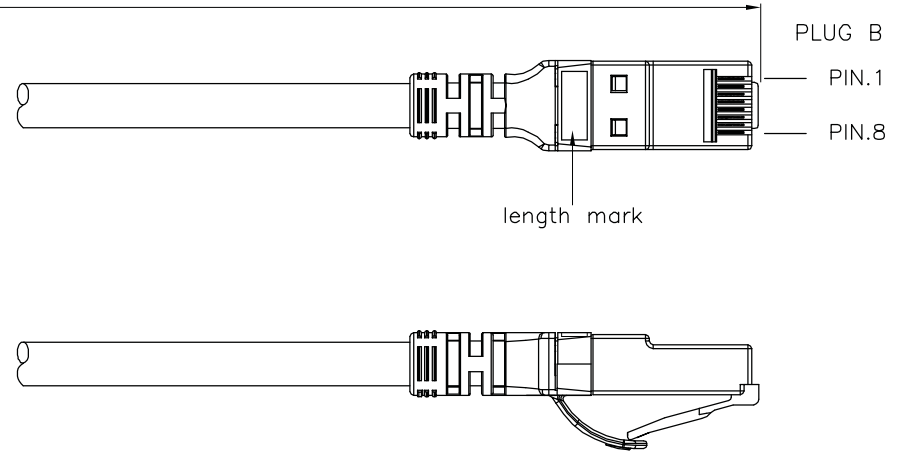

Datenblatt - Fiche technique - Data sheet

**21.15.2072**

ROLINE UTP-Patchkabel Kat.6 Component Level, LSOH, gelb, 1,5 m

Cordon ROLINE UTP Cat.6, LSOH, Component Level, jaune, 1,5 m

ROLINE UTP Cable Cat.6 Component Level, LSOH, yellow, 1.5 m

1 2 3 4 5 6

1.5m<sup>+20mm</sup><sub>-0mm</sub>

roline U/UTP PATCH CABLE 24AWG 4PR ANSI/TIA 568C.2 CAT.6 ETL Verified LSOH XXXXXX-X

Specification :

- Material :
- 1. RJ45 Plug :
    - 1-1. Housing : Polycarbonate,Transparent color
    - 1-2. Contact material : Phosphor Bronze with 50-60 micro-inch Nickel plated
    - 1-3. Contact finished : Min. 50 micro-inch Gold plated
  - 2. SR: PP-PP3015 Boot with nose
  - 3. Cable :
    - 3-1. Jacket : LSOH
    - 3-2. Conductor : 24 AWG stranded copper
    - 3-3. Isolation : PE
    - 3-4. Isolation Cross Bar for 4 pairs : PE
  - 4. Cable structure : U/UTP, 4 twisted pair with Cross Bar
  - 5. Minimum Bending Radius: 50mm

item no.	Jacket Color	
21.15.2070	grey	RAL7035
21.15.2071	red	RAL3031
21.15.2072	yellow	RAL1021
21.15.2073	green	RAL6029
21.15.2074	blue	RAL5015
21.15.2075	black	RAL9011
21.15.2076	white	RAL9003

item no	21.15.2070	21.15.2071	21.15.2072	21.15.2073	21.15.2074
	21.15.2075	21.15.2076			
Desc	ROLINE Cat 6 U/UTP Patch Cord,LSOH.Component Level,1.5m				
"#": Matching DIM.	DRAWING	10.Mar.2015	byz		
"*": Important DIM.	CHECK	10.Mar.2015	Jane		
Others General DIM.	APPROVAL	10.Mar.2015	Jaimy		
GENERAL TOLERANCE OF DIMENSIONS		DATE	NAME		
X.XXX ±0.005	SCALE	1/1 (A4)	UNIT	mm	
X.XX ±0.05	DRAWING NO.				
X.X ±0.1	DRAWING CLASSIFICATION		S	SHEET	1 OF 1

No.	MODIFIED AREA	ORIGINAL	MODIFY	DATE	MODIFIER

1 2 3 4 5 6 10cm