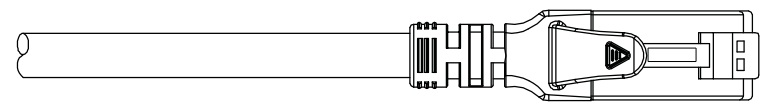

Datenblatt - Fiche technique - Data sheet

**21.15.2072**

ROLINE UTP-Patchkabel Kat.6 Component Level, LSOH, gelb, 1,5 m

Cordon ROLINE UTP Cat.6, LSOH, Component Level, jaune, 1,5 m

ROLINE UTP Cable Cat.6 Component Level, LSOH, yellow, 1.5 m

1 2 3 4 5 6

1.5m<sup>+20mm</sup><sub>-0mm</sub>

roline U/UTP PATCH CABLE 24AWG 4PR ANSI/TIA 568C.2 CAT.6 ETL Verified LSOH XXXXXX-X

Specification :

- Material :
- 1. RJ45 Plug :
    - 1-1. Housing : Polycarbonate,Transparent color
    - 1-2. Contact material : Phosphor Bronze with 50-60 micro-inch Nickel plated
    - 1-3. Contact finished : Min. 50 micro-inch Gold plated
  - 2. SR: PP-PP3015 Boot with nose
  - 3. Cable :
    - 3-1. Jacket : LSOH
    - 3-2. Conductor : 24 AWG stranded copper
    - 3-3. Isolation : PE
    - 3-4. Isolation Cross Bar for 4 pairs : PE
  - 4. Cable structure : U/UTP, 4 twisted pair with Cross Bar
  - 5. Minimum Bending Radius: 50mm