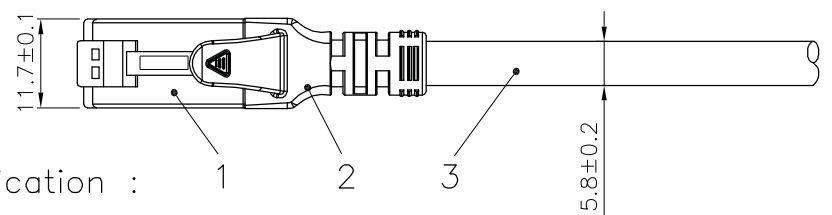

Datenblatt - Fiche technique - Data sheet

**21.15.2072**

ROLINE UTP-Patchkabel Kat.6 Component Level, LSOH, gelb, 1,5 m

Cordon ROLINE UTP Cat.6, LSOH, Component Level, jaune, 1,5 m

ROLINE UTP Cable Cat.6 Component Level, LSOH, yellow, 1.5 m

1 2 3 4 5 6

1.5m<sup>+20mm</sup><sub>-0mm</sub>

roline U/UTP PATCH CABLE 24AWG 4PR ANSI/TIA 568C.2 CAT.6 ETL Verified LSOH XXXXXX-X

Specification :

- Material :
- 1. RJ45 Plug :
    - 1-1. Housing : Polycarbonate,Transparent color
    - 1-2. Contact material : Phosphor Bronze with 50-60 micro-inch Nickel plated
    - 1-3. Contact finished : Min. 50 micro-inch Gold plated
  - 2. SR: PP-PP3015 Boot with nose
  - 3. Cable :
    - 3-1. Jacket : LSOH
    - 3-2. Conductor : 24 AWG stranded copper
    - 3-3. Isolation : PE
    - 3-4. Isolation Cross Bar for 4 pairs : PE
  - 4. Cable structure : U/UTP, 4 twisted pair with Cross Bar
  - 5. Minimum Bending Radius: 50mm