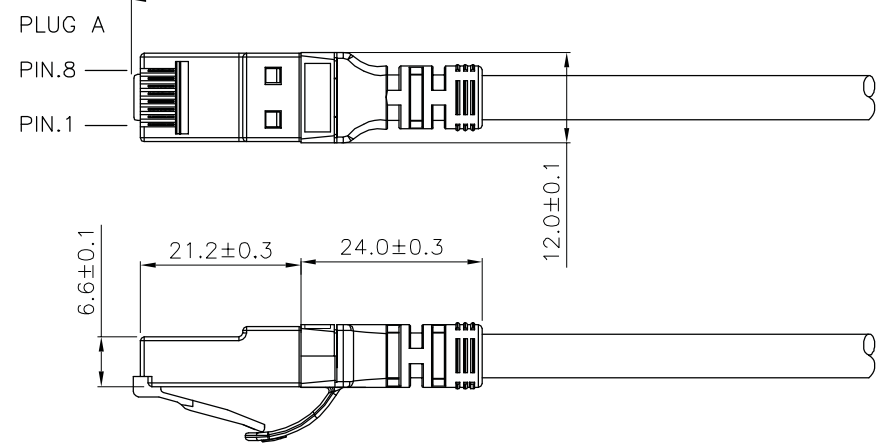

Datenblatt - Fiche technique - Data sheet

**21.15.2072**

ROLINE UTP-Patchkabel Kat.6 Component Level, LSOH, gelb, 1,5 m

Cordon ROLINE UTP Cat.6, LSOH, Component Level, jaune, 1,5 m

ROLINE UTP Cable Cat.6 Component Level, LSOH, yellow, 1.5 m

1 2 3 4 5 6

1.5m<sup>+20mm</sup><sub>-0mm</sub>

roline U/UTP PATCH CABLE 24AWG 4PR ANSI/TIA 568C.2 CAT.6 ETL Verified LSOH XXXXXX-X

Specification :

- Material :
- 1. RJ45 Plug :
    - 1-1. Housing : Polycarbonate,Transparent color
    - 1-2. Contact material : Phosphor Bronze with 50-60 micro-inch Nickel plated
    - 1-3. Contact finished : Min. 50 micro-inch Gold plated
  - 2. SR: PP-PP3015 Boot with nose
  - 3. Cable :
    - 3-1. Jacket : LSOH
    - 3-2. Conductor : 24 AWG stranded copper
    - 3-3. Isolation : PE
    - 3-4. Isolation Cross Bar for 4 pairs : PE
  - 4. Cable structure : U/UTP, 4 twisted pair with Cross Bar
  - 5. Minimum Bending Radius: 50mm

item no.	Jacket Color	
21.15.2070	grey	RAL7035
21.15.2071	red	RAL3031
21.15.2072	yellow	RAL1021
21.15.2073	green	RAL6029
21.15.2074	blue	RAL5015
21.15.2075	black	RAL9011
21.15.2076	white	RAL9003

item no	21.15.2070	21.15.2071	21.15.2072	21.15.2073	21.15.2074
	21.15.2075	21.15.2076			
Desc	ROLINE Cat 6 U/UTP Patch Cord,LSOH.Component Level,1.5m				
"#": Matching DIM.	DRAWING	10.Mar.2015	byz		
"*": Important DIM.	CHECK	10.Mar.2015	Jane		
Others General DIM.	APPROVAL	10.Mar.2015	Jaimy		
GENERAL TOLERANCE OF DIMENSIONS		DATE	NAME		
X.XXX ±0.005	SCALE	1/1 (A4)	UNIT	mm	
X.XX ±0.05	DRAWING NO.				
X.X ±0.1	DRAWING CLASSIFICATION		S	SHEET	1 OF 1

No.	MODIFIED AREA	ORIGINAL	MODIFY	DATE	MODIFIER

1 2 3 4 5 6 10cm