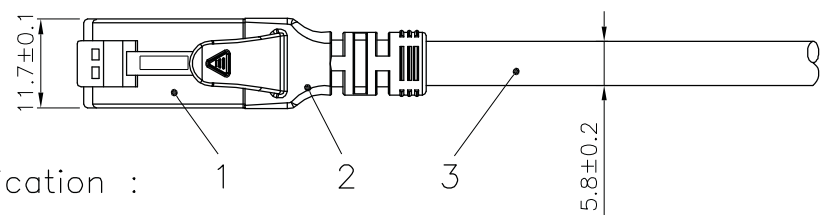

Datenblatt - Fiche technique - Data sheet

**21.15.2074**

ROLINE UTP-Patchkabel Kat.6 Component Level, LSOH, blau, 1,5 m

Cordon ROLINE UTP Cat.6, LSOH, Component Level, bleu, 1,5 m

ROLINE UTP Cable Cat.6 Component Level, LSOH, blue, 1.5 m

1 2 3 4 5 6

1.5m<sup>+20mm</sup><sub>-0mm</sub>

roline U/UTP PATCH CABLE 24AWG 4PR ANSI/TIA 568C.2 CAT.6 ETL Verified LSOH XXXXXX-X

Specification :

- Material :
- 1. RJ45 Plug :
    - 1-1. Housing : Polycarbonate,Transparent color
    - 1-2. Contact material : Phosphor Bronze with 50-60 micro-inch Nickel plated
    - 1-3. Contact finished : Min. 50 micro-inch Gold plated
  - 2. SR: PP-PP3015 Boot with nose
  - 3. Cable :
    - 3-1. Jacket : LSOH
    - 3-2. Conductor : 24 AWG stranded copper
    - 3-3. Isolation : PE
    - 3-4. Isolation Cross Bar for 4 pairs : PE
  - 4. Cable structure : U/UTP, 4 twisted pair with Cross Bar
  - 5. Minimum Bending Radius: 50mm