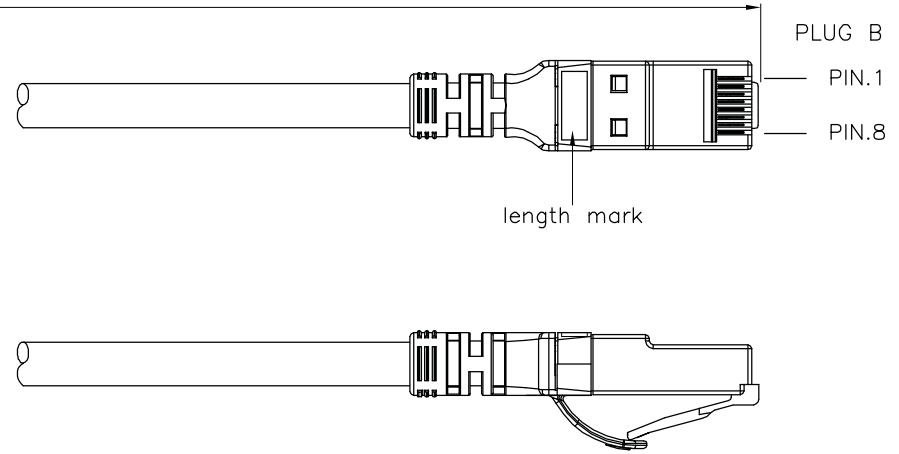

Datenblatt - Fiche technique - Data sheet

**21.15.2074**

ROLINE UTP-Patchkabel Kat.6 Component Level, LSOH, blau, 1,5 m

Cordon ROLINE UTP Cat.6, LSOH, Component Level, bleu, 1,5 m

ROLINE UTP Cable Cat.6 Component Level, LSOH, blue, 1.5 m

1 2 3 4 5 6

1.5m<sup>+20mm</sup><sub>-0mm</sub>

roline U/UTP PATCH CABLE 24AWG 4PR ANSI/TIA 568C.2 CAT.6 ETL Verified LSOH XXXXXX-X

Specification :

- Material :
- 1. RJ45 Plug :
    - 1-1. Housing : Polycarbonate,Transparent color
    - 1-2. Contact material : Phosphor Bronze with 50-60 micro-inch Nickel plated
    - 1-3. Contact finished : Min. 50 micro-inch Gold plated
  - 2. SR: PP-PP3015 Boot with nose
  - 3. Cable :
    - 3-1. Jacket : LSOH
    - 3-2. Conductor : 24 AWG stranded copper
    - 3-3. Isolation : PE
    - 3-4. Isolation Cross Bar for 4 pairs : PE
  - 4. Cable structure : U/UTP, 4 twisted pair with Cross Bar
  - 5. Minimum Bending Radius: 50mm

item no.	Jacket Color	
21.15.2070	grey	RAL7035
21.15.2071	red	RAL3031
21.15.2072	yellow	RAL1021
21.15.2073	green	RAL6029
21.15.2074	blue	RAL5015
21.15.2075	black	RAL9011
21.15.2076	white	RAL9003

item no	21.15.2070	21.15.2071	21.15.2072	21.15.2073	21.15.2074
	21.15.2075	21.15.2076			
Desc	ROLINE Cat 6 U/UTP Patch Cord,LSOH.Component Level,1.5m				
"#": Matching DIM.	DRAWING	10.Mar.2015	byz		
"*": Important DIM.	CHECK	10.Mar.2015	Jane		
Others General DIM.	APPROVAL	10.Mar.2015	Jaimy		
GENERAL TOLERANCE OF DIMENSIONS		DATE	NAME		
X.XXX ±0.005	SCALE	1/1 (A4)	UNIT	mm	
X.XX ±0.05					
X.X ±0.1					
	DRAWING NO.				
	DRAWING CLASSIFICATION		S	SHEET	1 OF 1

No.	MODIFIED AREA	ORIGINAL	MODIFY	DATE	MODIFIER

1 2 3 4 5 6 10cm