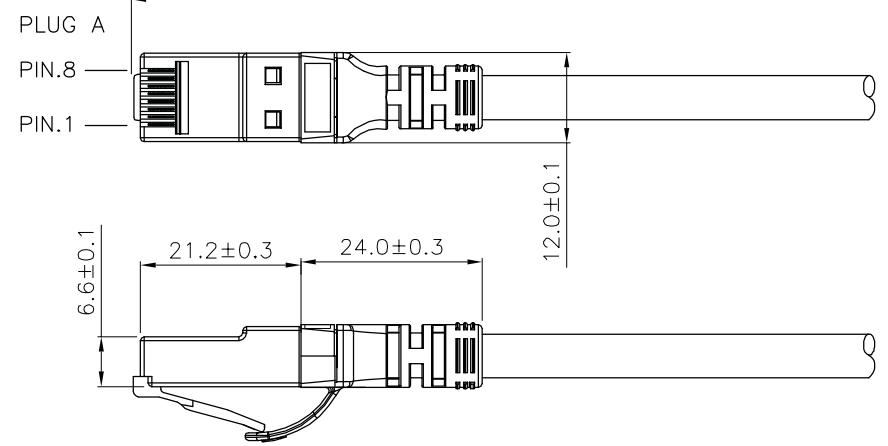

Datenblatt - Fiche technique - Data sheet

**21.15.2074**

ROLINE UTP-Patchkabel Kat.6 Component Level, LSOH, blau, 1,5 m

Cordon ROLINE UTP Cat.6, LSOH, Component Level, bleu, 1,5 m

ROLINE UTP Cable Cat.6 Component Level, LSOH, blue, 1.5 m

1 2 3 4 5 6

1.5m<sup>+20mm</sup><sub>-0mm</sub>

roline U/UTP PATCH CABLE 24AWG 4PR ANSI/TIA 568C.2 CAT.6 ETL Verified LSOH XXXXXX-X

Specification :

- Material :
- 1. RJ45 Plug :
    - 1-1. Housing : Polycarbonate,Transparent color
    - 1-2. Contact material : Phosphor Bronze with 50-60 micro-inch Nickel plated
    - 1-3. Contact finished : Min. 50 micro-inch Gold plated
  - 2. SR: PP-PP3015 Boot with nose
  - 3. Cable :
    - 3-1. Jacket : LSOH
    - 3-2. Conductor : 24 AWG stranded copper
    - 3-3. Isolation : PE
    - 3-4. Isolation Cross Bar for 4 pairs : PE
  - 4. Cable structure : U/UTP, 4 twisted pair with Cross Bar
  - 5. Minimum Bending Radius: 50mm

item no.	Jacket Color	
21.15.2070	grey	RAL7035
21.15.2071	red	RAL3031
21.15.2072	yellow	RAL1021
21.15.2073	green	RAL6029
21.15.2074	blue	RAL5015
21.15.2075	black	RAL9011
21.15.2076	white	RAL9003

item no	21.15.2070	21.15.2071	21.15.2072	21.15.2073	21.15.2074
	21.15.2075	21.15.2076			
Desc	ROLINE Cat 6 U/UTP Patch Cord,LSOH.Component Level,1.5m				
"#": Matching DIM.	DRAWING	10.Mar.2015	byz		
"*": Important DIM.	CHECK	10.Mar.2015	Jane		
Others General DIM.	APPROVAL	10.Mar.2015	Jaimy		
GENERAL TOLERANCE OF DIMENSIONS		DATE	NAME		
X.XXX ±0.005	SCALE	1/1 (A4)	UNIT	mm	
X.XX ±0.05					
X.X ±0.1					
	DRAWING NO.				
	DRAWING CLASSIFICATION		S	SHEET	1 OF 1

No.	MODIFIED AREA	ORIGINAL	MODIFY	DATE	MODIFIER

1 2 3 4 5 6 10cm