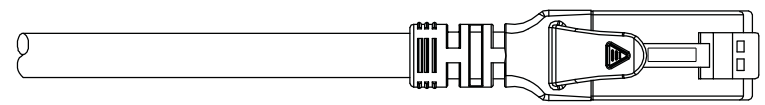

Datenblatt - Fiche technique - Data sheet

**21.15.2074**

ROLINE UTP-Patchkabel Kat.6 Component Level, LSOH, blau, 1,5 m

Cordon ROLINE UTP Cat.6, LSOH, Component Level, bleu, 1,5 m

ROLINE UTP Cable Cat.6 Component Level, LSOH, blue, 1.5 m

1 2 3 4 5 6

1.5m<sup>+20mm</sup><sub>-0mm</sub>

roline U/UTP PATCH CABLE 24AWG 4PR ANSI/TIA 568C.2 CAT.6 ETL Verified LSOH XXXXXX-X

Specification :

- Material :
- 1. RJ45 Plug :
    - 1-1. Housing : Polycarbonate,Transparent color
    - 1-2. Contact material : Phosphor Bronze with 50-60 micro-inch Nickel plated
    - 1-3. Contact finished : Min. 50 micro-inch Gold plated
  - 2. SR: PP-PP3015 Boot with nose
  - 3. Cable :
    - 3-1. Jacket : LSOH
    - 3-2. Conductor : 24 AWG stranded copper
    - 3-3. Isolation : PE
    - 3-4. Isolation Cross Bar for 4 pairs : PE
  - 4. Cable structure : U/UTP, 4 twisted pair with Cross Bar
  - 5. Minimum Bending Radius: 50mm

item no.	Jacket Color	
21.15.2070	grey	RAL7035
21.15.2071	red	RAL3031
21.15.2072	yellow	RAL1021
21.15.2073	green	RAL6029
21.15.2074	blue	RAL5015
21.15.2075	black	RAL9011
21.15.2076	white	RAL9003

item no	21.15.2070	21.15.2071	21.15.2072	21.15.2073	21.15.2074
	21.15.2075	21.15.2076			
Desc	ROLINE Cat 6 U/UTP Patch Cord,LSOH.Component Level,1.5m				
"#": Matching DIM.	DRAWING	10.Mar.2015	byz		
"*": Important DIM.	CHECK	10.Mar.2015	Jane		
Others General DIM.	APPROVAL	10.Mar.2015	Jaimy		
GENERAL TOLERANCE OF DIMENSIONS		DATE	NAME		
X.XXX ±0.005	SCALE	1/1 (A4)	UNIT	mm	
X.XX ±0.05					
X.X ±0.1					
	DRAWING NO.				
	DRAWING CLASSIFICATION		S	SHEET	1 OF 1