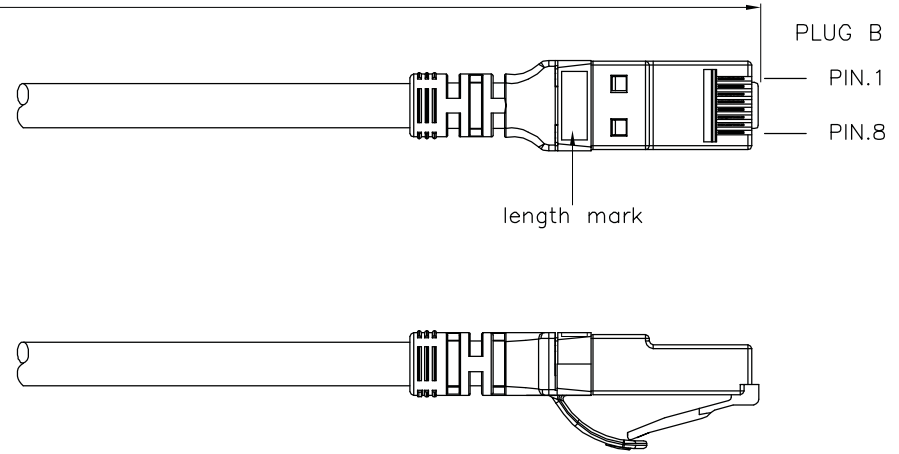

Datenblatt - Fiche technique - Data sheet

**21.15.2075**

ROLINE UTP-Patchkabel Kat.6 Component Level, LSOH, schwarz, 1,5 m

Cordon ROLINE UTP Cat.6, LSOH, Component Level, noir, 1,5 m

ROLINE UTP Cable Cat.6 Component Level, LSOH, black, 1.5 m

1 2 3 4 5 6

1.5m<sup>+20mm</sup><sub>-0mm</sub>

roline U/UTP PATCH CABLE 24AWG 4PR ANSI/TIA 568C.2 CAT.6 ETL Verified LSOH XXXXXX-X

Specification :

- Material :
- 1. RJ45 Plug :
    - 1-1. Housing : Polycarbonate,Transparent color
    - 1-2. Contact material : Phosphor Bronze with 50-60 micro-inch Nickel plated
    - 1-3. Contact finished : Min. 50 micro-inch Gold plated
  - 2. SR: PP-PP3015 Boot with nose
  - 3. Cable :
    - 3-1. Jacket : LSOH
    - 3-2. Conductor : 24 AWG stranded copper
    - 3-3. Isolation : PE
    - 3-4. Isolation Cross Bar for 4 pairs : PE
  - 4. Cable structure : U/UTP, 4 twisted pair with Cross Bar
  - 5. Minimum Bending Radius: 50mm

item no.	Jacket Color	
21.15.2070	grey	RAL7035
21.15.2071	red	RAL3031
21.15.2072	yellow	RAL1021
21.15.2073	green	RAL6029
21.15.2074	blue	RAL5015
21.15.2075	black	RAL9011
21.15.2076	white	RAL9003

item no	21.15.2070	21.15.2071	21.15.2072	21.15.2073	21.15.2074
	21.15.2075	21.15.2076			
Desc	ROLINE Cat 6 U/UTP Patch Cord,LSOH.Component Level,1.5m				
"#": Matching DIM.	DRAWING	10.Mar.2015	byz	<b>SECOMP</b>	
"*": Important DIM.	CHECK	10.Mar.2015	Jane		
Others General DIM.	APPROVAL	10.Mar.2015	Jaimy		
GENERAL TOLERANCE OF DIMENSIONS		DATE	NAME		
X.XXX ±0.005	SCALE	1/1 (A4)	UNIT	mm	
X.XX ±0.05	DRAWING NO.				
X.X ±0.1	DRAWING CLASSIFICATION		S	SHEET	1 OF 1

No.	MODIFIED AREA	ORIGINAL	MODIFY	DATE	MODIFIER

1 2 3 4 5 6 10cm