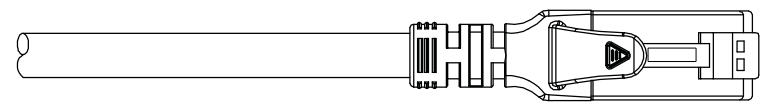

Datenblatt - Fiche technique - Data sheet

**21.15.2075**

ROLINE UTP-Patchkabel Kat.6 Component Level, LSOH, schwarz, 1,5 m

Cordon ROLINE UTP Cat.6, LSOH, Component Level, noir, 1,5 m

ROLINE UTP Cable Cat.6 Component Level, LSOH, black, 1.5 m

1 2 3 4 5 6

1.5m<sup>+20mm</sup><sub>-0mm</sub>

roline U/UTP PATCH CABLE 24AWG 4PR ANSI/TIA 568C.2 CAT.6 ETL Verified LSOH XXXXXX-X

Specification :

- Material :
- 1. RJ45 Plug :
    - 1-1. Housing : Polycarbonate,Transparent color
    - 1-2. Contact material : Phosphor Bronze with 50-60 micro-inch Nickel plated
    - 1-3. Contact finished : Min. 50 micro-inch Gold plated
  - 2. SR: PP-PP3015 Boot with nose
  - 3. Cable :
    - 3-1. Jacket : LSOH
    - 3-2. Conductor : 24 AWG stranded copper
    - 3-3. Isolation : PE
    - 3-4. Isolation Cross Bar for 4 pairs : PE
  - 4. Cable structure : U/UTP, 4 twisted pair with Cross Bar
  - 5. Minimum Bending Radius: 50mm

item no.	Jacket Color	
21.15.2070	grey	RAL7035
21.15.2071	red	RAL3031
21.15.2072	yellow	RAL1021
21.15.2073	green	RAL6029
21.15.2074	blue	RAL5015
21.15.2075	black	RAL9011
21.15.2076	white	RAL9003

item no	21.15.2070	21.15.2071	21.15.2072	21.15.2073	21.15.2074
	21.15.2075	21.15.2076			
Desc	ROLINE Cat 6 U/UTP Patch Cord,LSOH.Component Level,1.5m				
"#": Matching DIM.	DRAWING	10.Mar.2015	byz	<b>SECOMP</b>	
"*": Important DIM.	CHECK	10.Mar.2015	Jane		
Others General DIM.	APPROVAL	10.Mar.2015	Jaimy		
GENERAL TOLERANCE OF DIMENSIONS		DATE	NAME		
X.XXX ±0.005	SCALE	1/1 (A4)	UNIT	mm	
X.XX ±0.05	DRAWING NO.				
X.X ±0.1	DRAWING CLASSIFICATION		S	SHEET	1 OF 1