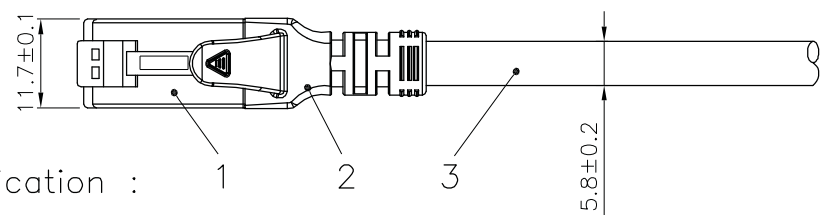

Datenblatt - Fiche technique - Data sheet

**21.15.2075**

ROLINE UTP-Patchkabel Kat.6 Component Level, LSOH, schwarz, 1,5 m

Cordon ROLINE UTP Cat.6, LSOH, Component Level, noir, 1,5 m

ROLINE UTP Cable Cat.6 Component Level, LSOH, black, 1.5 m

1 2 3 4 5 6

1.5m<sup>+20mm</sup><sub>-0mm</sub>

roline U/UTP PATCH CABLE 24AWG 4PR ANSI/TIA 568C.2 CAT.6 ETL Verified LSOH XXXXXX-X

Specification :

- Material :
- 1. RJ45 Plug :
    - 1-1. Housing : Polycarbonate,Transparent color
    - 1-2. Contact material : Phosphor Bronze with 50-60 micro-inch Nickel plated
    - 1-3. Contact finished : Min. 50 micro-inch Gold plated
  - 2. SR: PP-PP3015 Boot with nose
  - 3. Cable :
    - 3-1. Jacket : LSOH
    - 3-2. Conductor : 24 AWG stranded copper
    - 3-3. Isolation : PE
    - 3-4. Isolation Cross Bar for 4 pairs : PE
  - 4. Cable structure : U/UTP, 4 twisted pair with Cross Bar
  - 5. Minimum Bending Radius: 50mm