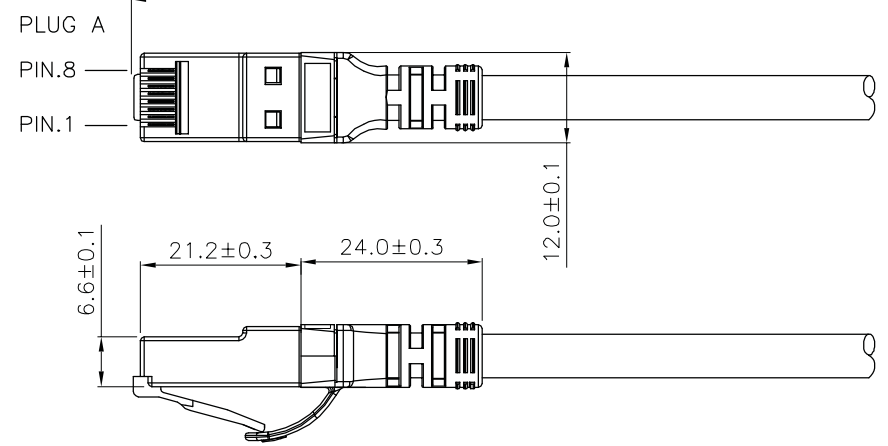

Datenblatt - Fiche technique - Data sheet

**21.15.2075**

ROLINE UTP-Patchkabel Kat.6 Component Level, LSOH, schwarz, 1,5 m

Cordon ROLINE UTP Cat.6, LSOH, Component Level, noir, 1,5 m

ROLINE UTP Cable Cat.6 Component Level, LSOH, black, 1.5 m

1 2 3 4 5 6

1.5m<sup>+20mm</sup><sub>-0mm</sub>

roline U/UTP PATCH CABLE 24AWG 4PR ANSI/TIA 568C.2 CAT.6 ETL Verified LSOH XXXXXX-X

Specification :

- Material :
- 1. RJ45 Plug :
    - 1-1. Housing : Polycarbonate,Transparent color
    - 1-2. Contact material : Phosphor Bronze with 50-60 micro-inch Nickel plated
    - 1-3. Contact finished : Min. 50 micro-inch Gold plated
  - 2. SR: PP-PP3015 Boot with nose
  - 3. Cable :
    - 3-1. Jacket : LSOH
    - 3-2. Conductor : 24 AWG stranded copper
    - 3-3. Isolation : PE
    - 3-4. Isolation Cross Bar for 4 pairs : PE
  - 4. Cable structure : U/UTP, 4 twisted pair with Cross Bar
  - 5. Minimum Bending Radius: 50mm

item no.	Jacket Color	
21.15.2070	grey	RAL7035
21.15.2071	red	RAL3031
21.15.2072	yellow	RAL1021
21.15.2073	green	RAL6029
21.15.2074	blue	RAL5015
21.15.2075	black	RAL9011
21.15.2076	white	RAL9003

item no	21.15.2070	21.15.2071	21.15.2072	21.15.2073	21.15.2074
	21.15.2075	21.15.2076			
Desc	ROLINE Cat 6 U/UTP Patch Cord,LSOH.Component Level,1.5m				
"#": Matching DIM.	DRAWING	10.Mar.2015	byz	<b>SECOMP</b>	
"*": Important DIM.	CHECK	10.Mar.2015	Jane		
Others General DIM.	APPROVAL	10.Mar.2015	Jaimy		
GENERAL TOLERANCE OF DIMENSIONS		DATE	NAME		
X.XXX ±0.005	SCALE	1/1 (A4)	UNIT	mm	
X.XX ±0.05	DRAWING NO.				
X.X ±0.1	DRAWING CLASSIFICATION		S	SHEET	1 OF 1

No.	MODIFIED AREA	ORIGINAL	MODIFY	DATE	MODIFIER

1 2 3 4 5 6 10cm