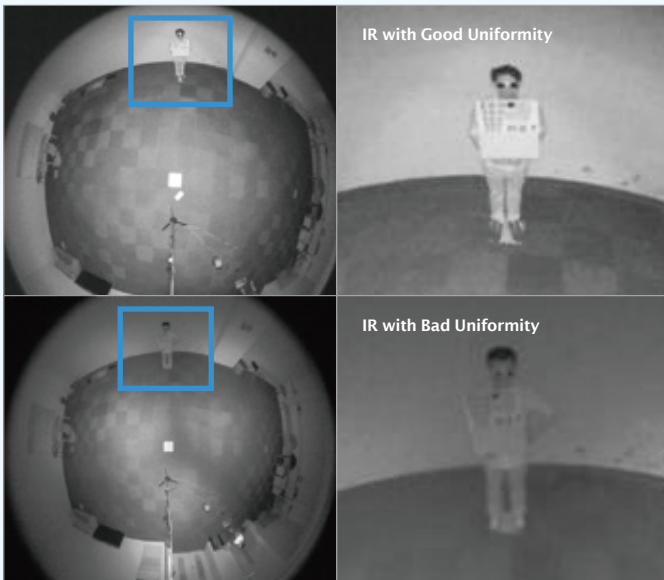

## Fisheye Network Camera

5MP · 360° Surround View · 360° 10 Meter IR · Smart IR · 3DNR · IP66 · IK10 · Pixel Calculator

VIVOTEK FE8181/81V are the latest fisheye fixed dome network cameras from VIVOTEK, featuring a detailed 5-Megapixel resolution sensor with superb image quality. Equipped with a fisheye lens for 180° panoramic view (wall mount) or 360° surround view (ceiling/floor/table mount) without blind spots, the cameras are able to provide coverage of wide, open areas, such as airports, shopping malls, parking lots, retail stores, offices and more.

The FE8181/81V, true day/night cameras, feature a removable IR-cut filter, maintaining clear images 24 hours a day, with built-in IR LEDs enabling the camera to provide uniformly 360° surround illumination for clear viewing up to 10 meters, even in completely dark environments.

### Key Features

- 5-Megapixel CMOS Sensor
- 30 fps @ 1080p Full HD
- 1.5 mm Fisheye Lens for 180° Panoramic View and 360° Surround View
- Removable IR-cut Filter for Day & Night Function
- EN50155 Compliance for Professional Mobile Surveillance (FE8181V)
- Real-time H.264, MPEG-4, and MJPEG Compression (Triple Codec)
- WDR Enhancement for Unparalleled Visibility in Extremely Bright and Dark Environments
- Vandal-proof IK10-rated and Weather-proof IP66-rated Housing (FE8181V)
- ePTZ for Data Efficiency
- Built-in 802.3at Compliant PoE
- Built-in MicroSD/SDHC/SDXC Card Slot for On-board Storage
- Pixel Calculator for Image Clarity Measurement
- Support Local Dewarping