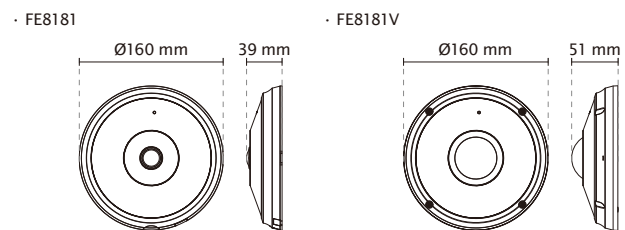

## Technical Specifications

Model	FE8181/81V
<b>System Information</b>	
CPU	Multimedia SoC (System-on-Chip)
Flash	128 MB
RAM	256 MB
<b>Camera Features</b>	
Image Sensor	1/2.5" Progressive CMOS in 2560 x 1920 resolution
Maximum Resolution	1920x1920
Lens Type	Fixed-focal
Focal Length	f = 1.5 mm
Aperture	F2.8
Field of View	180° (Horizontal) 180° (Vertical) 180° (Diagonal)
Shutter Time	1/5 sec. to 1/32,000 sec.
WDR Technology	WDR Enhanced
Day/Night	Removable IR-cut filter for day & night function
Minimum Illumination	0.6 Lux @ F2.8 (Color) 0.01 Lux @ F2.8 (B/W) 0 Lux @ IR LED ON
Preset Locations	20
Pan/tilt/zoom Functionalities	ePTZ: 12x digital zoom (12x on IE plug-in)
IR Illuminators	Built-in IR illuminators, effective up to 10 meters IR LED*6
On-board Storage	MicroSD/SDHC/SDXC card slot
<b>Video</b>	
Compression	H.264, MJPEG & MPEG-4
Maximum Frame Rate	15 fps at 1920x1920 30 fps at 1920x1080 In all compression modes
Maximum Streams	3 simultaneous streams
S/N Ratio	Above 50 dB
Dynamic Range	Above 60 dB
Video Streaming	Adjustable resolution, quality and bitrate Configurable video cropping for bandwidth saving
Image Settings	Time stamp, text overlay, flip & mirror, scheduled profile settings, configurable brightness/contrast/saturation/sharpness, white balance, exposure control, gain, backlight compensation, privacy masks, pixel calculator, 3D-Noise reduction
<b>Audio</b>	
Audio Capability	Audio input/output (full duplex)
Compression	AAC, G.711, G.726
Interface	Built-in microphone External microphone input External line output
Effective Range	5 meters
<b>Network</b>	
Users	Live viewing for up to 10 clients
Protocols	IPv4, IPv6, TCP/IP, HTTP, HTTPS, UPnP, RTSP/RTP/RTCP, IGMP, SMTP, FTP, DHCP, NTP, DNS, DDNS, PPPoE, CoS, QoS, SNMP, 802.1X, UDP, ICMP
Interface	10Base-T/100 BaseTX Ethernet (RJ-45)
ONVIF	Supported, specification available at <a href="http://www.onvif.org">www.onvif.org</a>

## Dimensions