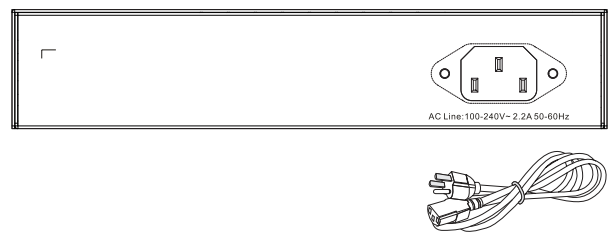

Rear Panel

DEFAULTS

IP Address	DHCP client
Subnet Mask	255.255.255.0
Default Gateway	N/A
User name	admin
Password	admin
Console port defaults	
Baud rate	115200
Stop bits	1
Data bits	8
Parity	N
Flow control	none

LED DEFINITIONS

System	Green ON	Lit when power is on and normal. Off when power is disconnected.	
Link/ACT/Speed	Green	Lit Green when displaying Link/ACT/Speed status of Ethernet ports (selected by the Mode button)	
PoE	Green	Lit Green when displaying the PoE link status with powered devices.	
Below are the LEDs below the Ethernet and SFP ports:			
Ethernet port LED	TP Speed	Green / Yellow	Green when TP link is on 1000Mbps Yellow when TP link is on 10/100Mbps
	PoE (Link/ACT)	Green	Green when PoE linked with powered device and supplying power to them.
SFP speed	Green/Yellow	Green when SFP link is on 1Gbps Yellow when SFP link is on 100Mbps	

All specifications are subject to change without notice.
Copyright © 2016 VIVOTEK INC. All rights reserved.