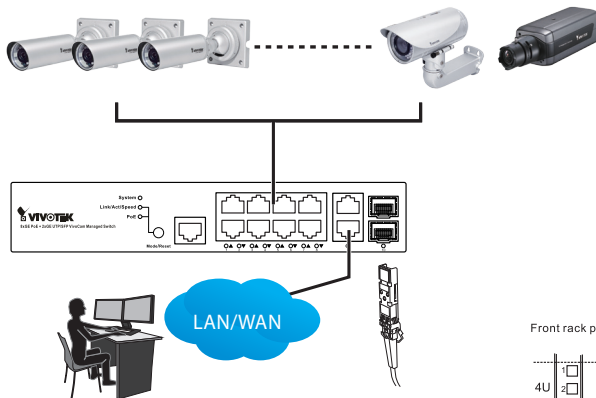

INTRODUCTION

The AW-GEV-107A is an 8x GE PoE + 2x GE combo RJ45/SFP + 1x RJ45 console L2 Plus managed switch capable of feeding 15.4/30W (52V max. per port) power to Power over Ethernet (PoE) devices. It provides a reliable infrastructure for your business network and deliver intelligent features. Moreover, this switch also comes with the functionality specifically designed for managing VIVOTEK's IP cameras and for a quick access to connected devices. The switch is capable of a total of 130 watts power budget.

PACKAGE CONTENTS

* 1x PoE switch	* 1x Quick Installation Guide
* 2x rack mount ears	* 1x power cord (type by the shipped-to area)
* 1x CD-ROM	* 1x DB9F to RJ45 plug console cable

IMPORTANT:

1. Install the PoE switch in a ventilated and dry place that is free of electromagnetic source, vibration, moisture, and dust.
2. Make sure the ventilation openings on the switch are not blocked.
3. Use CAT5 or 5e UTP/STP cables.
4. AC input (100~240V/AC, 50~60Hz), for a max. consumption of 150W.

CONNECTION

Front Panel

Rear Panel

DEFAULTS

IP Address	DHCP client
Subnet Mask	255.255.255.0
Default Gateway	N/A
User name	admin
Password	admin
Console port defaults	
Baud rate	115200
Stop bits	1
Data bits	8
Parity	N
Flow control	none