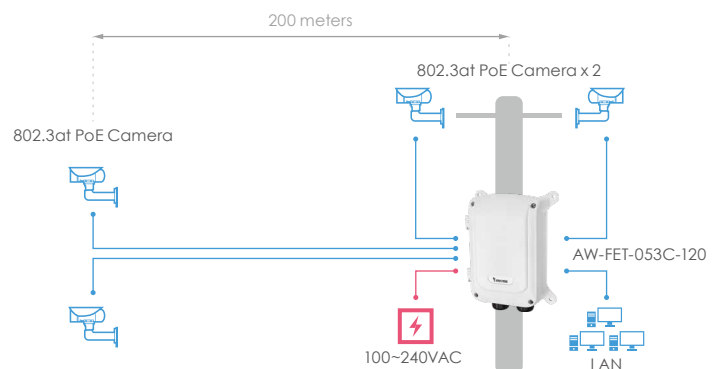

192.168.1.17 00-09-c7-1c-a2-07
 Connection: ●
 Cable status: ●

192.168.1.7 00-02-d1-2d-45-0f

PoE Solution - PoE Extender

AP-FXC-0110/0210 AP-FXC-0160/0260

- Support to receive up to 95W PoE power from PSE
- Distance up to 300m with two devices cascaded
- Water proof IP67 and vandal proof IK10 rated housing (outdoor models)
- Wide temperature support (outdoor models)

• PoE Extender for Long Range Solution

Outdoor Solution - Outdoor Unmanaged PoE Switch

AW-FET-053C-120 AW-FGT-103C-250

- Water proof IP67 and vandal proof IK10 rated housing
- AC surge protection up to 10KV/40KV
- PoE Port surge protection up to 12KV
- Extend Mode up to 200m on one single cable

• Plug-n-Play Installation with All-in-One Device

• EX Mode for Long Range Solution

Outdoor Solution - Outdoor VivoCam L2+ PoE Switch

AW-GET-086A-120/126A-240 AW-GEU-086A-240

- Water proof IP67 and vandal proof IK10 rated housing
- Visualized topology views with smart IP surveillance management
- Seamless integration with all VivoCam switches and VIVOTEK cameras
- Trouble shooting and cable diagnostics
- PoE on/off remote control
- Discovery ONVIF supported IP cameras