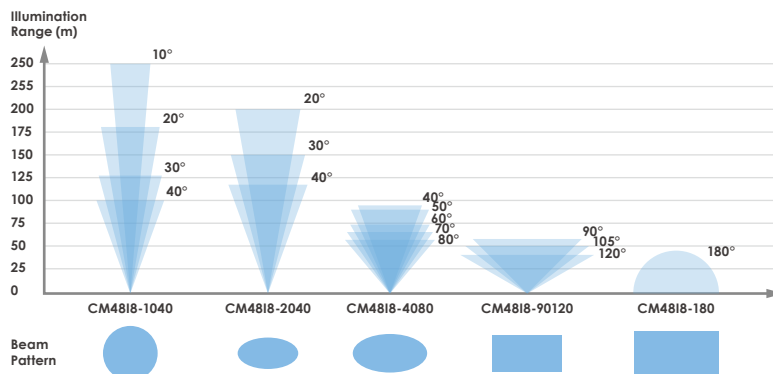

• Illumination Map - CM48 Series