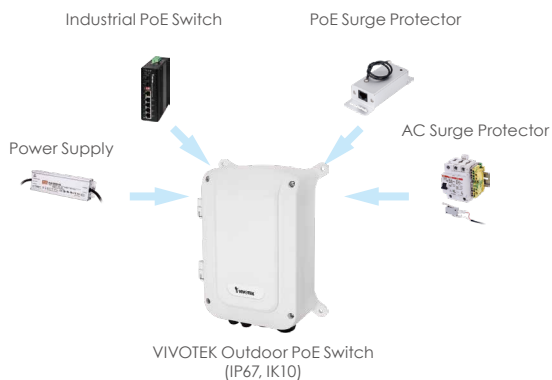

192.168.1.17 00-09-c7-1c-a2-07
 Connection: ●
 Cable status: ●

192.168.1.7 00-02-d1-2d-45-0f

PoE Solution - PoE Extender

AP-FXC-0110/0210 AP-FXC-0160/0260

- Support to receive up to 95W PoE power from PSE
- Distance up to 300m with two devices cascaded
- Water proof IP67 and vandal proof IK10 rated housing (outdoor models)
- Wide temperature support (outdoor models)

• PoE Extender for Long Range Solution

Outdoor Solution - Outdoor Unmanaged PoE Switch

AW-FET-053C-120 AW-FGT-103C-250

- Water proof IP67 and vandal proof IK10 rated housing
- AC surge protection up to 10KV/40KV
- PoE Port surge protection up to 12KV
- Extend Mode up to 200m on one single cable

• Plug-n-Play Installation with All-in-One Device

• EX Mode for Long Range Solution

Outdoor Solution - Outdoor VivoCam L2+ PoE Switch

AW-GET-086A-120/126A-240 AW-GEU-086A-240

- Water proof IP67 and vandal proof IK10 rated housing
- Visualized topology views with smart IP surveillance management
- Seamless integration with all VivoCam switches and VIVOTEK cameras
- Trouble shooting and cable diagnostics
- PoE on/off remote control
- Discovery ONVIF supported IP cameras