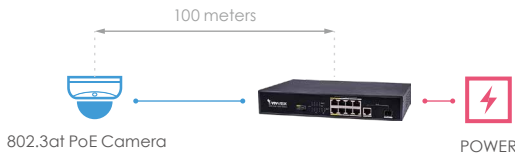

Greater night vision and multiple FOV

PoE Solution - Unmanaged PoE Switch

AW-FET-060C-065/100C-120
AW-FGT-100C-120/180C-250
AW-FGT-260C-380

- PoE output Max. up to 30W
- Surge protection up to 12KV
- Extend PoE up to 200m on one single cable

• ST Mode

• Surge Protection

• EX Mode

PoE Solution - VivoCam L2+ PoE Switch

AW-GEV-107A-130
AW-GEV-267A-370

- Visualized topology view with smart IP surveillance management
- Seamless integration with all VivoCam switches and VIVOTEK cameras
- Trouble shooting and cable diagnostics
- PoE on/off remote control
- Discovery ONVIF supported IP cameras

192.168.1.17 00-09-c7-1c-a2-07
 Connection: ●
 Cable status: ●

192.168.1.7 00-02-d1-2d-45-0f

PoE Solution - PoE Extender

AP-FXC-0110/0210 AP-FXC-0160/0260

- Support to receive up to 95W PoE power from PSE
- Distance up to 300m with two devices cascaded
- Water proof IP67 and vandal proof IK10 rated housing (outdoor models)
- Wide temperature support (outdoor models)