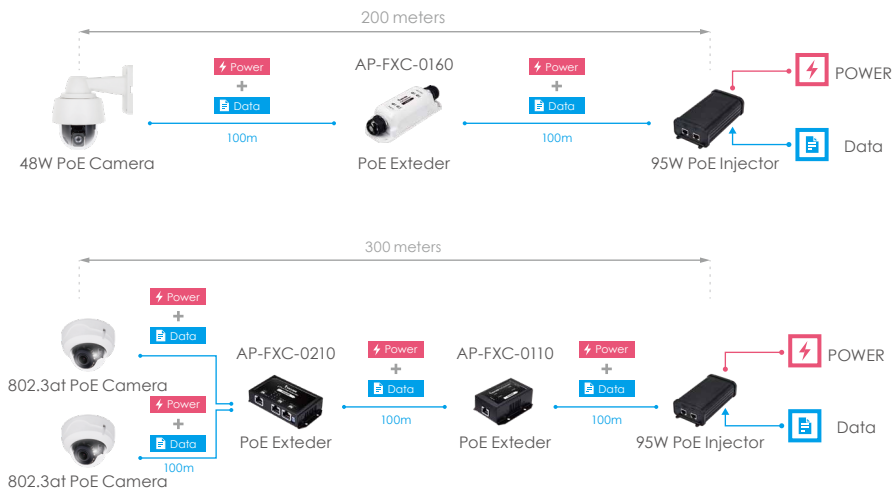

• ST Mode

• Surge Protection

• EX Mode

PoE Solution - VivoCam L2+ PoE Switch

AW-GEV-107A-130
AW-GEV-267A-370

- Visualized topology view with smart IP surveillance management
- Seamless integration with all VivoCam switches and VIVOTEK cameras
- Trouble shooting and cable diagnostics
- PoE on/off remote control
- Discovery ONVIF supported IP cameras

• Topology View for IP Surveillance

• Cable Diagnostics for Trouble Shooting

Diagnostics

Select	Status	Model Name	Device Name	MAC	IP Address	Version
<input checked="" type="checkbox"/>	Online	IB8168	Mega-Pixel Network Camera	00-02-D1-2D-45-0F	192.168.1.7	0100e

192.168.1.17 00-09-c7-1c-a2-07
 Connection: ●
 Cable status: ●

192.168.1.7 00-02-d1-2d-45-0f

PoE Solution - PoE Extender

AP-FXC-0110/0210 AP-FXC-0160/0260

- Support to receive up to 95W PoE power from PSE
- Distance up to 300m with two devices cascaded
- Water proof IP67 and vandal proof IK10 rated housing (outdoor models)
- Wide temperature support (outdoor models)

• PoE Extender for Long Range Solution

Outdoor Solution - Outdoor Unmanaged PoE Switch

AW-FET-053C-120 AW-FGT-103C-250

- Water proof IP67 and vandal proof IK10 rated housing
- AC surge protection up to 10KV/40KV
- PoE Port surge protection up to 12KV
- Extend Mode up to 200m on one single cable