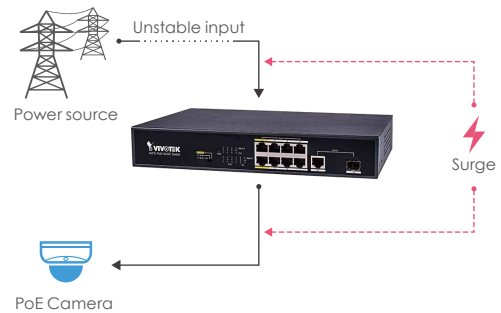

Greater night vision and multiple FOV

PoE Solution - Unmanaged PoE Switch

AW-FET-060C-065/100C-120
AW-FGT-100C-120/180C-250
AW-FGT-260C-380

- PoE output Max. up to 30W
- Surge protection up to 12KV
- Extend PoE up to 200m on one single cable

• ST Mode

• Surge Protection

• EX Mode

PoE Solution - VivoCam L2+ PoE Switch

AW-GEV-107A-130
AW-GEV-267A-370

- Visualized topology view with smart IP surveillance management
- Seamless integration with all VivoCam switches and VIVOTEK cameras
- Trouble shooting and cable diagnostics
- PoE on/off remote control
- Discovery ONVIF supported IP cameras

• Unified Design and Multi-function Outdoor Enclosure for All Applications

City

Campus

Factory

Traffic Monitoring

IR Illuminator - CaMate

CM48 Series CA80 Series

- Variable field of view 10° ~ 180°
- Adjustable beam angle up to 350m
- Adjustable light sensitivity via RS485 command
- Water proof IP68 and vandal proof IK10 rated housing
- Control beam angle and IR power via RS485 command
- Extreme weather support