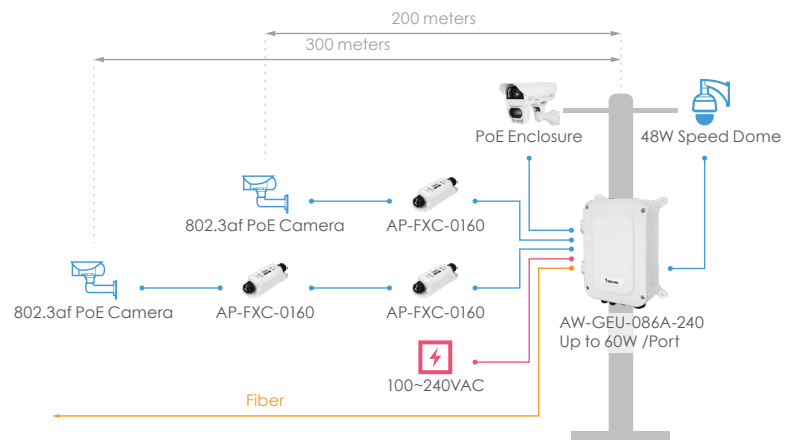

• Outdoor Long Range PoE Solution

Outdoor Solution - Power Box

AA-351 AA-352

- 24VAC/6A power output
- Water proof IP67 and vandal proof IK10 rated housing
- Wide temperature support