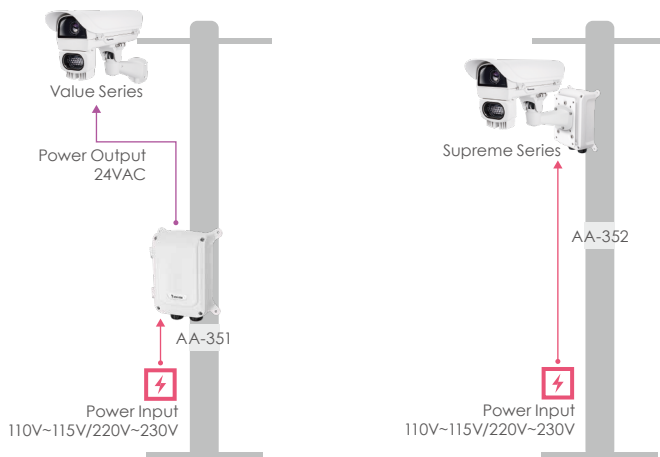

• Power Supply for Outdoor Solution

Support Model
Enclosure
Value Series: AE-238, AE-243 Supreme Series: AE-23A, AE-23B, AE-23C, AE-23D
Cameras
SD9361-EHL, SD9362-EH(L), SD9365-EHL, SD9366-EH(L), IP816A-LPC-v2 Kit