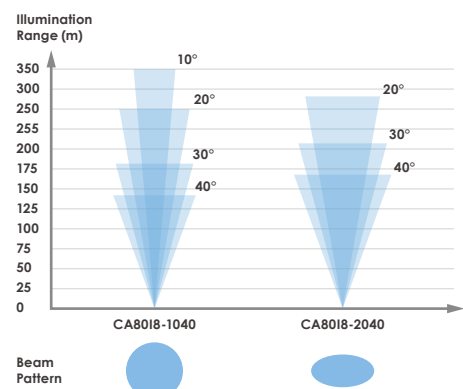

• Unified Design and Multi-function Outdoor Enclosure for All Applications

City

Campus

Factory

Traffic Monitoring

IR Illuminator - CaMate

CM48 Series CA80 Series

- Variable field of view 10° ~ 180°
- Adjustable beam angle up to 350m
- Adjustable light sensitivity via RS485 command
- Water proof IP68 and vandal proof IK10 rated housing
- Control beam angle and IR power via RS485 command
- Extreme weather support

• High Intensity and Uniform IR Illumination

Support Model
Cameras
IP816A-LPC-v2 Kit

• Illumination Map - CM48 Series

• Illumination Map - CA80 Series

Recommend Products

Unmanaged PoE Switch		
	Model Name	Product Description
	AW-FET-060C-065	4x FE PoE+ & 2x FE UTP PoE Switch
	AW-FET-100C-120	8x FE PoE+ & 2x FE UTP PoE Switch
	AW-FGT-100C-120	8xFE PoE+ & 1x GE UTP & 1xGE SFP PoE Switch
	AW-FGT-180C-250	16x FE PoE+ & 2x GE Combo port PoE Switch
	AW-FGT-260C-380	24x FE PoE+ & 2x GE Combo port PoE Switch
VivoCam L2+ PoE Switch		
	AW-GEV-107A-130	8x GE PoE+ & 2x GE Combo & 1xRJ45 Console PoE Switch
	AW-GEV-267A-370	24x GE PoE+ & 2x GE Combo & 1xRJ45 Console PoE Switch
PoE Extender		
	AP-FXC-0110	Indoor 1x FE PoE Extender, Power Input up to 95W
	AP-FXC-0210	Indoor 2x FE PoE Extender, Power Input up to 95W
	AP-FXC-0160	Outdoor 1x FE PoE Extender, Power Input up to 95W
	AP-FXC-0260	Outdoor 2x FE PoE Extender, Power Input up to 95W
Outdoor Unmanaged PoE Switch		
	AW-FET-053C-120	4x FE PoE+ & 1x FE UTP PoE Switch
	AW-FGT-103C-250	8x FE PoE+ & 2x GE Combo PoE Switch
Outdoor VivoCam L2+ PoE Switch		
	AW-GET-086A-120	Outdoor Industrial 4x GE PoE & 2x GE UTP & 2x GE SFP L2+ Managed Switch, 120W, -40°C ~ 65°C
	AW-GEU-086A-240	Outdoor Industrial 4x GE UPoE & 2x GE UTP & 2x GE SFP L2+ Managed Switch, 240W, -40°C ~ 65°C
	AW-GET-126A-240	Outdoor Industrial 8x GE PoE & 4xGE SFP L2+ Managed Switch, 240W, -40°C ~ 65°C