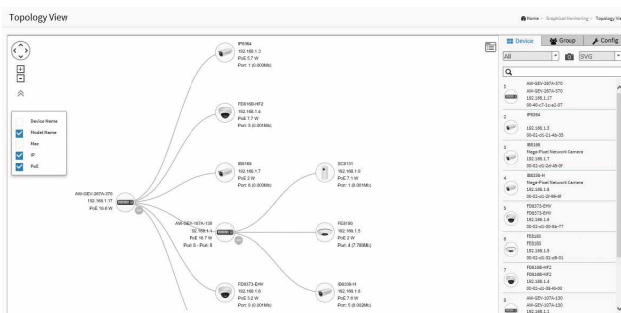

Greater night vision and multiple FOV

PoE Solution - Unmanaged PoE Switch

AW-FET-060C-065/100C-120
AW-FGT-100C-120/180C-250
AW-FGT-260C-380

- PoE output Max. up to 30W
- Surge protection up to 12KV
- Extend PoE up to 200m on one single cable

• ST Mode

• Surge Protection

• EX Mode

PoE Solution - VivoCam L2+ PoE Switch

AW-GEV-107A-130
AW-GEV-267A-370

- Visualized topology view with smart IP surveillance management
- Seamless integration with all VivoCam switches and VIVOTEK cameras
- Trouble shooting and cable diagnostics
- PoE on/off remote control
- Discovery ONVIF supported IP cameras

• Topology View for IP Surveillance

• Cable Diagnostics for Trouble Shooting

Diagnostics

Select	Status	Model Name	Device Name	MAC	IP Address	Version
<input checked="" type="checkbox"/>	Online	IB8168	Mega-Pixel Network Camera	00-02-D1-2D-45-0F	192.168.1.7	0100e