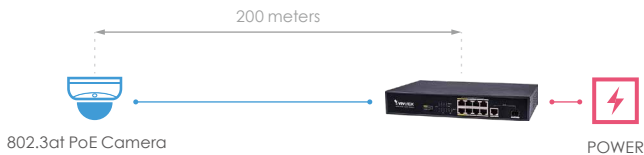

Greater night vision and multiple FOV

PoE Solution - Unmanaged PoE Switch

AW-FET-060C-065/100C-120
AW-FGT-100C-120/180C-250
AW-FGT-260C-380

- PoE output Max. up to 30W
- Surge protection up to 12KV
- Extend PoE up to 200m on one single cable

• ST Mode

• Surge Protection

• EX Mode

PoE Solution - VivoCam L2+ PoE Switch

AW-GEV-107A-130
AW-GEV-267A-370

- Visualized topology view with smart IP surveillance management
- Seamless integration with all VivoCam switches and VIVOTEK cameras
- Trouble shooting and cable diagnostics
- PoE on/off remote control
- Discovery ONVIF supported IP cameras

192.168.1.17 00-09-c7-1c-a2-07
 Connection: ●
 Cable status: ●

192.168.1.7 00-02-d1-2d-45-0f

PoE Solution - PoE Extender

AP-FXC-0110/0210 AP-FXC-0160/0260

- Support to receive up to 95W PoE power from PSE
- Distance up to 300m with two devices cascaded
- Water proof IP67 and vandal proof IK10 rated housing (outdoor models)
- Wide temperature support (outdoor models)