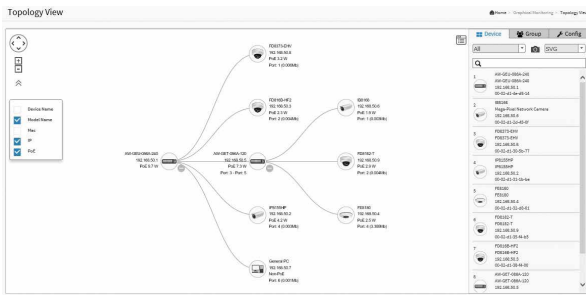

• Plug-n-Play Installation with All-in-One Device

• EX Mode for Long Range Solution

Outdoor Solution - Outdoor VivoCam L2+ PoE Switch

AW-GET-086A-120/126A-240 AW-GEU-086A-240

- Water proof IP67 and vandal proof IK10 rated housing
- Visualized topology views with smart IP surveillance management
- Seamless integration with all VivoCam switches and VIVOTEK cameras
- Trouble shooting and cable diagnostics
- PoE on/off remote control
- Discovery ONVIF supported IP cameras

• Topology View for IP Surveillance

• Outdoor Long Range PoE Solution

Outdoor Solution - Power Box

AA-351 AA-352

- 24VAC/6A power output
- Water proof IP67 and vandal proof IK10 rated housing
- Wide temperature support