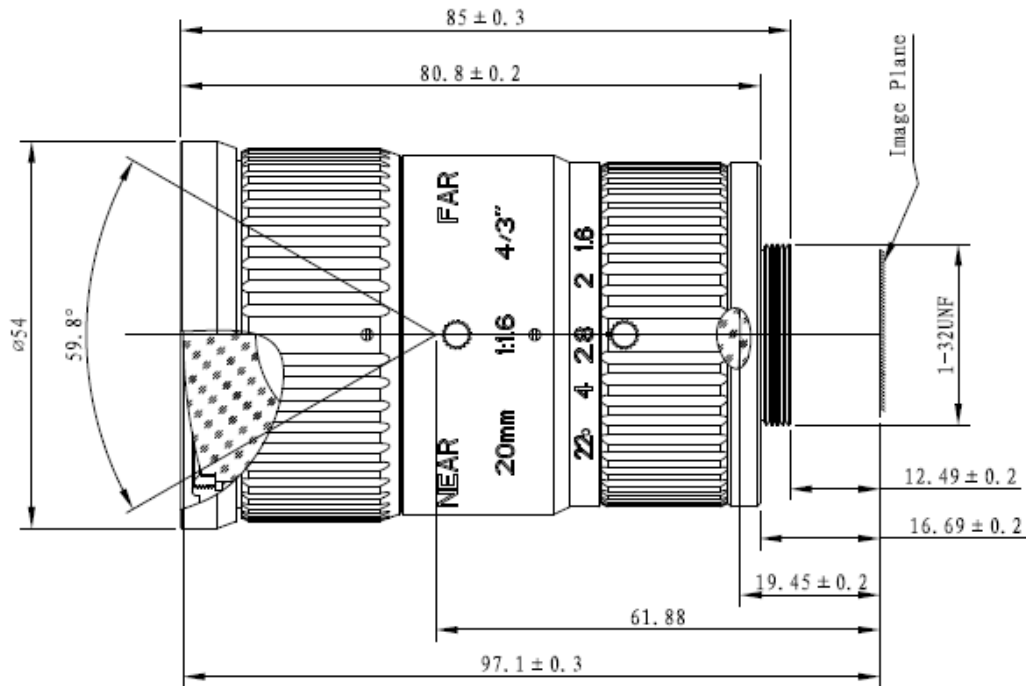

DH-PLF2180-M

8 MegaPixel Lens

Specifications

Model		DH-PLF2180-M
Parameter		
Image format		4/3"
Focal length		20mm
Lens pixel		8MP
Aperture		F1.6-22
Mount		C
Field Angle (D*H*V)	4/3"	59.8° x 48.4° x 36.9°
	1"	43.3° x 34.9° x 26.3°
	3/4"	32.8° x 26.3° x 19.8°
	2/3"	30.0° x 24.1° x 18.1°
Lens Control	Focus	Manual
	Zoom	Manual
	Iris	Manual
IR Correction		No
M.O.D.		1m
Filter Size		M52x0.5
Dimension		φ54x85mm
Weight		415g
Operating temperature		-30℃ ~ +70℃
Humidity		<90% RH

DH-PLF2180-M

Dimensions(mm)

Dahua Technology Co., Ltd.

1199 BinAn Road, Binjiang District, Hangzhou, China

Tel: +86-571-87688883

Fax: +86-571-87688815

Email: overseas@dahuatech.com

www.dahuasecurity.com