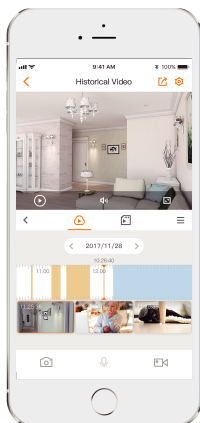

Bullet

1080P H.265 Bullet Wi-Fi Camera

Bullet delivers 2MP live monitoring with a choice of 2.8mm or 3.6mm lens option, it supports the latest H.265 compression which can save up to 50% bandwidth and storage. With IP67 certified, the camera can be used outdoors under different weather conditions.

Alarm Notification

Get instant alerts while you are on-the-go

Cloud Service

Live video, storage, and more

Micro SD Card Slot

Supports up to 128GB local storage

Wi-Fi Connection

IEEE802.11b/g/n(2.4GHz), 2