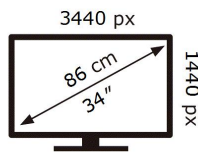

ENERGY

SAMSUNG

C34J791WTR

39 kWh/1000h

2019/2013