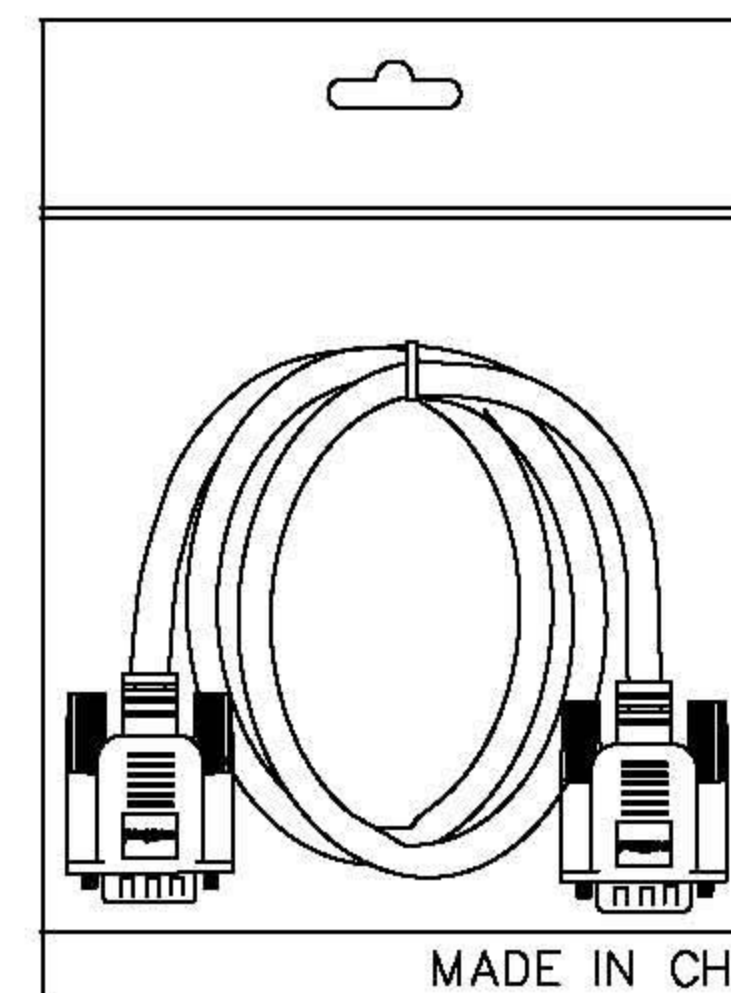

PE BAG(190*300*0.06)
+ 吊卡+条码贴纸包装
50PCS/CTN

COMPANY	RLA		ITEM NO.	11.01.6618	NO	B3870	Rotronic Co., Ltd.	SCALE	NON
REVISION	DATE	DISCRIPTION	DRAWN BY					UNIT(mm)	
REV.A/0	2006.04.28	C13-2604055	DESIGNED BY					DRAWING NO.	
			APPROVAL BY