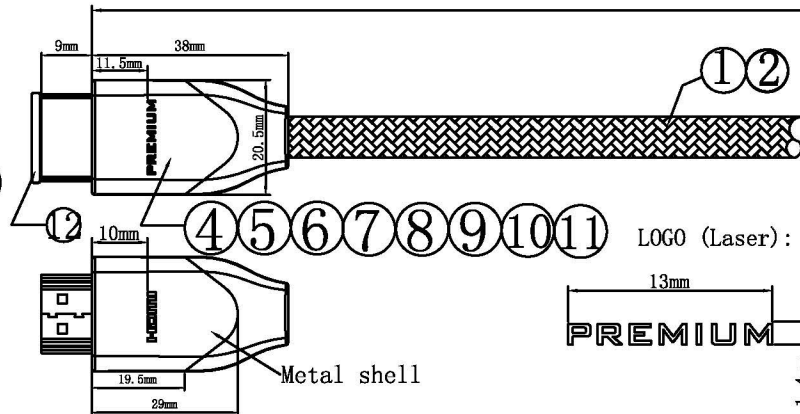

Datenblatt - Fiche technique - Data sheet

11.04.5802

ROLINE PREMIUM HDMI Ultra HD Kabel mit Ethernet, ST/ST, 2,0 m

ROLINE PREMIUM Câble HDMI Ultra HD avec Ethernet, M/M, 2,0 m

ROLINE PREMIUM HDMI Ultra HD Cable + Ethernet, M/M, 2.0 m

HDMI19M

L

Electroinc Test:

- Insulation Resistance: 10mΩ
- Conduction Impedance: 5Ω
- High-Pressure Test: 300V

11. 04. 5801	Premium HDMI Ultra HD Cable + Ethernet, M/M, 1m(3ft)
11. 04. 5802	Premium HDMI Ultra HD Cable + Ethernet, M/M, 2m(6ft)
11. 04. 5803	Premium HDMI Ultra HD Cable + Ethernet, M/M, 3m(10ft)
11. 04. 5804	Premium HDMI Ultra HD Cable + Ethernet, M/M, 4.5m(15ft)

Description:

- 1 Cable UL20276 (26AWG*1P+AL+D+M)*5C+26AWG*4C+M+AL+D+B, OD=8.5mm, Color: Black
- 2 Braid 1/2 Black+1/2 Transparent PET Braid
- 3 Connector HDMI 19P, Gold Plated, RoHS
- 4 Solder Lead Free Solder Wire OD=0.8mm, 1000G
- 5 Tube φ1.0 RoHS
- 6 Tube φ3.0mm RoHS
- 7 Inner mold LD-PE 950 PE RoHS
- 8 Mask 1.8cm RoHS
- 9 Copper foil 2.2cm RoHS
- 10 Outer mold Black PVC A813 45P RoHS
- 11 Metal shell Metal Shell Gold Plated 29*20.5*12.5mm, Laser Mark "PREMIUM", "HDMI"
- 12 Cover HDMI M PE Cover

SCALE 1:1 UNIT MM