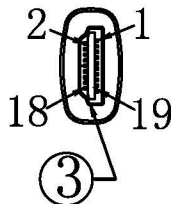

Datenblatt - Fiche technique - Data sheet

11.04.5802

ROLINE PREMIUM HDMI Ultra HD Kabel mit Ethernet, ST/ST, 2,0 m

ROLINE PREMIUM Câble HDMI Ultra HD avec Ethernet, M/M, 2,0 m

ROLINE PREMIUM HDMI Ultra HD Cable + Ethernet, M/M, 2.0 m

HDMI19M

L

Electroinc Test:

- Insulation Resistance: 10mΩ
- Conduction Impedance: 5Ω
- High-Pressure Test: 300V

11. 04. 5801	Premium HDMI Ultra HD Cable + Ethernet, M/M, 1m(3ft)
11. 04. 5802	Premium HDMI Ultra HD Cable + Ethernet, M/M, 2m(6ft)
11. 04. 5803	Premium HDMI Ultra HD Cable + Ethernet, M/M, 3m(10ft)
11. 04. 5804	Premium HDMI Ultra HD Cable + Ethernet, M/M, 4.5m(15ft)

Description:

- 1 Cable UL20276 (26AWG*1P+AL+D+M)*5C+26AWG*4C+M+AL+D+B, OD=8.5mm, Color: Black
- 2 Braid 1/2 Black+1/2 Transparent PET Braid
- 3 Connector HDMI 19P, Gold Plated, RoHS
- 4 Solder Lead Free Solder Wire OD=0.8mm, 1000G
- 5 Tube φ1.0 RoHS
- 6 Tube φ3.0mm RoHS
- 7 Inner mold LD-PE 950 PE RoHS
- 8 Mask 1.8cm RoHS
- 9 Copper foil 2.2cm RoHS
- 10 Outer mold Black PVC A813 45P RoHS
- 11 Metal shell Metal Shell Gold Plated 29*20.5*12.5mm, Laser Mark "PREMIUM", "HDMI"
- 12 Cover HDMI M PE Cover