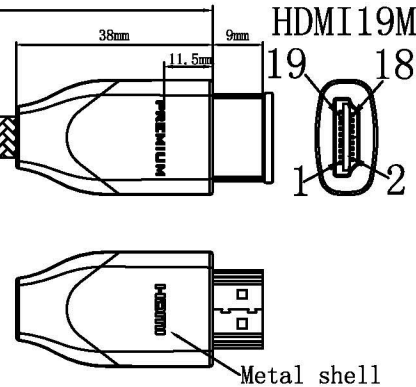

Datenblatt - Fiche technique - Data sheet

11.04.5802

ROLINE PREMIUM HDMI Ultra HD Kabel mit Ethernet, ST/ST, 2,0 m

ROLINE PREMIUM Câble HDMI Ultra HD avec Ethernet, M/M, 2,0 m

ROLINE PREMIUM HDMI Ultra HD Cable + Ethernet, M/M, 2.0 m

HDMI19M

L

Electroinc Test:

- Insulation Resistance: 10mΩ
- Conduction Impedance: 5Ω
- High-Pressure Test: 300V

11. 04. 5801	Premium HDMI Ultra HD Cable + Ethernet, M/M, 1m(3ft)
11. 04. 5802	Premium HDMI Ultra HD Cable + Ethernet, M/M, 2m(6ft)
11. 04. 5803	Premium HDMI Ultra HD Cable + Ethernet, M/M, 3m(10ft)
11. 04. 5804	Premium HDMI Ultra HD Cable + Ethernet, M/M, 4.5m(15ft)

Description:

- 1 Cable UL20276 (26AWG*1P+AL+D+M)*5C+26AWG*4C+M+AL+D+B, OD=8.5mm, Color: Black
- 2 Braid 1/2 Black+1/2 Transparent PET Braid
- 3 Connector HDMI 19P, Gold Plated, RoHS
- 4 Solder Lead Free Solder Wire OD=0.8mm, 1000G
- 5 Tube φ1.0 RoHS
- 6 Tube φ3.0mm RoHS
- 7 Inner mold LD-PE 950 PE RoHS
- 8 Mask 1.8cm RoHS
- 9 Copper foil 2.2cm RoHS
- 10 Outer mold Black PVC A813 45P RoHS
- 11 Metal shell Metal Shell Gold Plated 29*20.5*12.5mm, Laser Mark "PREMIUM", "HDMI"
- 12 Cover HDMI M PE Cover

SCALE 1:1 UNIT MM