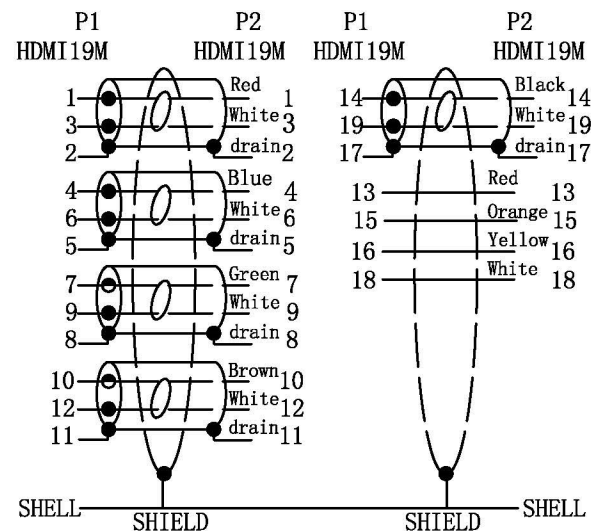

Pin Out:

REV.	DATE	CONTENTS OF CHANGE	DESIGNER	TOL ±								APPROVAL	CHECK	DRAWING	DESIGN	DRAWING NAME	ROLINE Premium HDMI Ultra HD Cable + Ethernet, AM / AM, black					
				RANGE	Plc	Met	Ins	Por	Cab	Pac	Gas						DIS	DATE	PART NO.	11.04.5801, 11.04.5802	11.04.5803, 11.04.5804	ROO
△				0~6	0.1	0.1	0.1	0.2	0.5	1	0.5	0.2	Allen	Allen		Philip	2016-05-6					
△				6~30	0.1	0.1	.15	.25	1	1	0.5	.25										
△				30~80	0.1	.15	0.2	0.3	2	1.5	1	0.3										
△				80~180	.15	.15	.25	0.3	2	2	1	.45										
△				180~315	.15	0.2	0.3	0.4	2.5	2	1	0.6										
△				315~800	0.2	0.3	0.4	0.5	3	3	2	1.1										

SCALE 1:1 UNIT MM