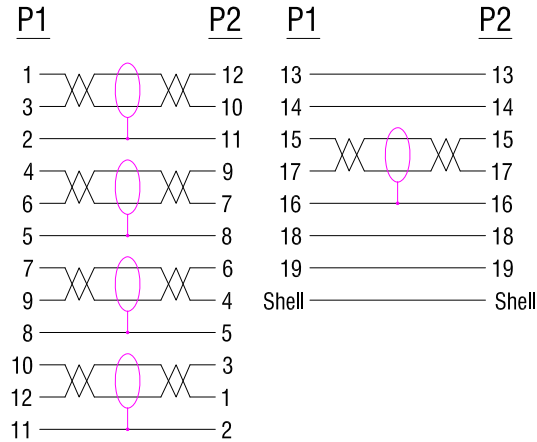

RoHS Compliant

**WIRE ADDRESS**

- Electrical Test:
- 1.100% TEST OPEN SHORT MIS-WIRE.
  - 2.CONTACT RESISTANCE:3Ω MAX.
  - 3.INSULATION RESISTANCE:5MΩ MIN.
  - 4.HI-POT:300V DC/10MS.
  - 5.Real Test Passed 3840\*2160P 60Hz.
  - 6.Real Test Not Twinkling,Double Vision and Decolor.

D	85A TPE BLACK		G	ROLINE GREEN DisplayPort Cable, DP - DP, M/M, 3m		
C	DisplayPor 20P MALE BLACK ABS SHELL		G	Item	11.44.5763	
B	DisplayPor 20P MALE(Black Insulator, Nickel Plated)	2	PCS	Draw	<i>Kobe</i> Date: 2021.07.20	
A	UL21445 (30#*1P+DAM)*5+30#*4C+ADB,OD=6.0mm,BLACK TPE JACKET	1	PCS	Approval		
NUMBER	PRODUCT SPECIFICATIONS		Quantity	Unit	Duty	
			Sample NO.		Drawings of 1 (2) Proportion: 1:1 Unit(mm)	