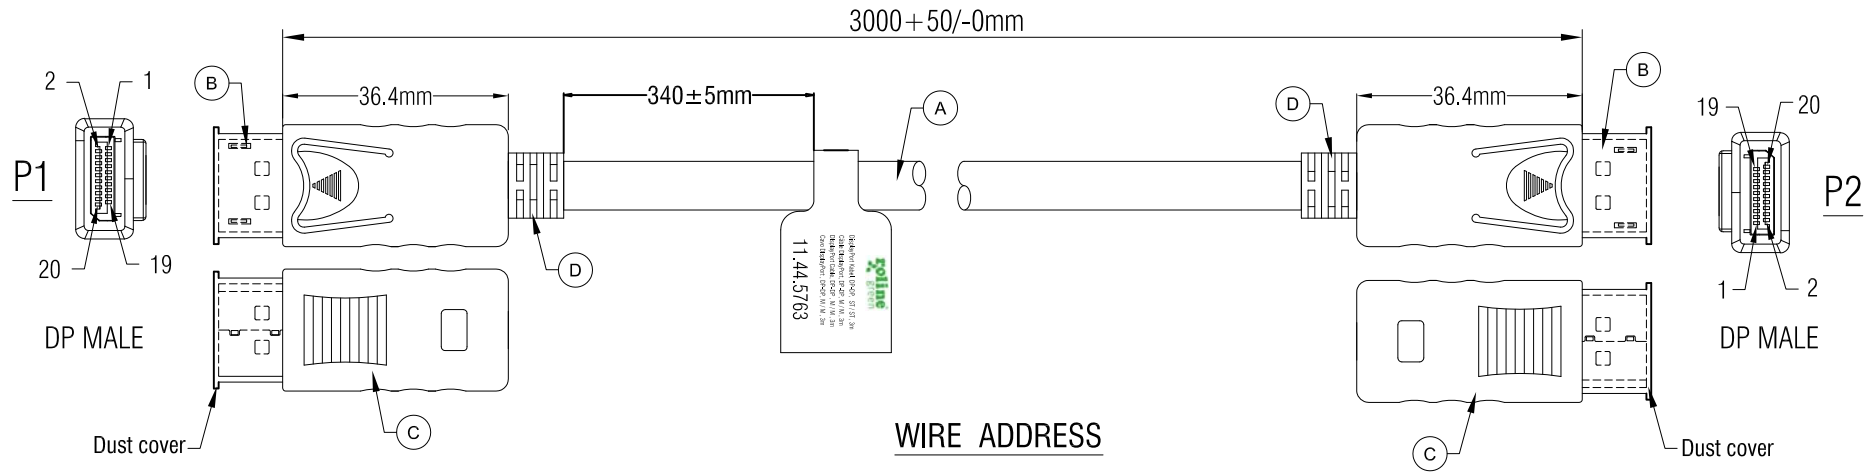

RoHS Compliant

**WIRE ADDRESS**

- Electrical Test:
- 1.100% TEST OPEN SHORT MIS-WIRE.
  - 2.CONTACT RESISTANCE:3Ω MAX.
  - 3.INSULATION RESISTANCE:5MΩ MIN.
  - 4.HI-POT:300V DC/10MS.
  - 5.Real Test Passed 3840\*2160P 60Hz.
  - 6.Real Test Not Twinkling,Double Vision and Decolor.

D	85A TPE BLACK		G	ROLINE GREEN DisplayPort Cable, DP - DP, M/M, 3m		
C	DisplayPor 20P MALE BLACK ABS SHELL		G	Item	11.44.5763	
B	DisplayPor 20P MALE(Black Insulator, Nickel Plated)	2	PCS	Draw	<i>Kobe</i> Date: 2021.07.20	
A	UL21445 (30#*1P+DAM)*5+30#*4C+ADB,OD=6.0mm,BLACK TPE JACKET	1	PCS	Approval		
NUMBER	PRODUCT SPECIFICATIONS		Quantity	Unit	Duty	
			Sample NO.		Drawings of 1 (2) Proportion: 1:1 Unit(mm)	