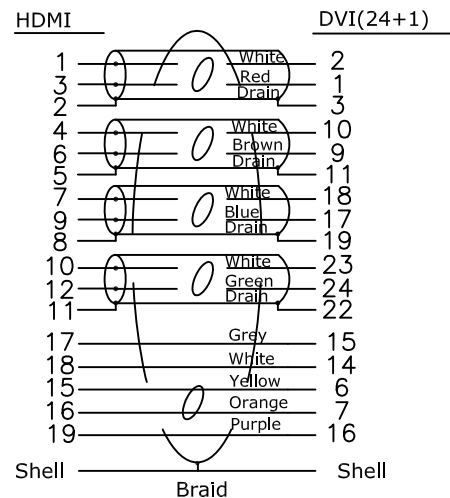

Datenblatt - Fiche technique - Data sheet

11.88.5893

ROLINE GOLD Monitorkabel DVI-HDMI, ST-ST, (24+1) dual link, 5,0 m

ROLINE GOLD Câble pour écran DVI-HDMI, M-M, (24+1) dual link, 5,0 m

ROLINE GOLD Monitor Cable, DVI (24+1) - HDMI, Dual Link, M/M, 5.0 m

5000±50MM

ELECTRICAL TEST:

- 1.100% OPEN SHORT & MIS WIRE TEST
- 2.CONTACT RESISTANCE:2 OHM(MAX)
- 3.INSULATION RESISTANCE:10M OHM(MIN)
- 4.HI-POT TEST:DC 300V/10ms

PIN Assignment

18	HDMI 20# BLACK ABS HOOD	1	pcs
17	HDMI M TRANSPARENT DUST COVER	1	pcs
16	HDMI # 20 die golden shiny aluminum alloy shell Single radium vulture HDMI LOGO	1	pcs
15	HDMI M 19P BLACK INSULATION SHELL PLATED:GOLD CONTACT:G/F	1	pcs
14	W: 22 mm double guide copper foil	0.24	M
13	Nickel plating line buckle OD:8.5 (YB07080702)	2	pcs
12	CORE 28.5*17.5*9.5MM	2	pcs
11	DVI M TRANSPARENT DUST COVER	1	pcs
10	DVI 24 # mold golden shiny aluminum alloy shell radium vulture DVI LOGO	1	pcs
9	DVI 24 # mold golden shiny aluminum alloy shell radium vulture DVI LOGO	1	pcs
8	#4-40UNC 4*38.5 Gold-plated screws	4	pcs
7	TUBE BLACK : ϕ 1.5*22mm THICK	0.044	m
6	TUBE BLACK : ϕ 1.0*12mm THIN	0.168	m
5	TUBE BLACK ϕ2.0*10mm THIN	0.14	m
4	45P BLACK PVC ROHS	40	g
3	TRANSPARENT PE	6	g
2	DVI(24+1) M SOLDER TYPE,GOLD PLATED,BLACK INSULATION	1	pcs
1	(1P*28#+D+AL+ML)*4+1P*28#+3C*28#+AL+D+B (50%AL) OD 7.3mm, PVC Jacket BLACK nylon sleeve	5	M
NO	DESCRIPTION	CITY	UNIT

REV.	ECN	DESCRIPTION	DATE	NAME
⊕	TOLERANCE INCHES M/M	 ROLINE Gold DVI/HDMI Cable, M/M		
.X	.015 .30			
.XX	.010 .10			
.XXX	.005 .05			
DRAWN BY	ZhouWenLong	P/N: 11.04.5893		
CHECK BY		SCALE	NONE	DRAWING NO:
APPD BY		UNIT	MM	REV A01
		DATE	2017.03.15	1/1