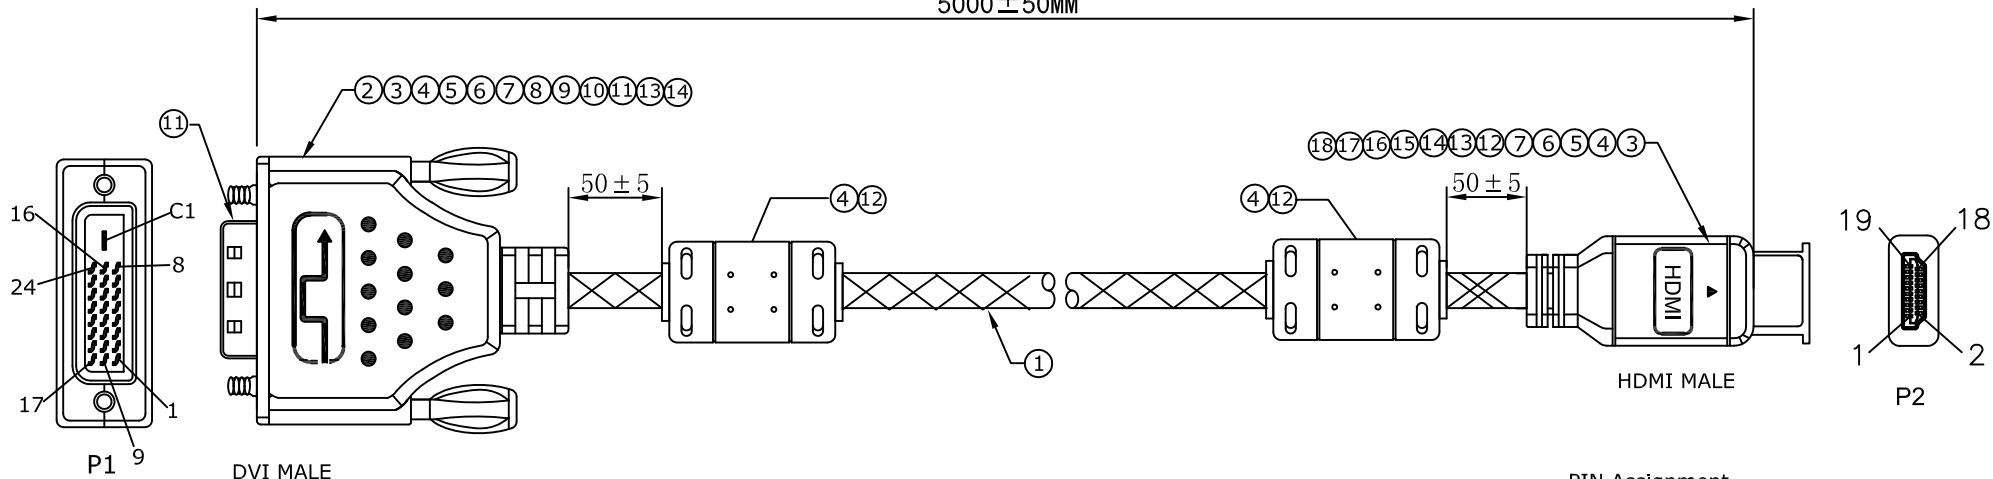

Datenblatt - Fiche technique - Data sheet

11.88.5893

ROLINE GOLD Monitorkabel DVI-HDMI, ST-ST, (24+1) dual link, 5,0 m

ROLINE GOLD Câble pour écran DVI-HDMI, M-M, (24+1) dual link, 5,0 m

ROLINE GOLD Monitor Cable, DVI (24+1) - HDMI, Dual Link, M/M, 5.0 m

5000±50MM

ELECTRICAL TEST:

- 1.100% OPEN SHORT & MIS WIRE TEST
- 2.CONTACT RESISTANCE:2 OHM(MAX)
- 3.INSULATION RESISTANCE:10M OHM(MIN)
- 4.HI-POT TEST:DC 300V/10ms

PIN Assignment

18	HDMI 20# BLACK ABS HOOD	1	pcs
17	HDMI M TRANSPARENT DUST COVER	1	pcs
16	HDMI # 20 die golden shiny aluminum alloy shell Single radium vulture HDMI LOGO	1	pcs
15	HDMI M 19P BLACK INSULATION SHELL PLATED:GOLD CONTACT:G/F	1	pcs
14	W: 22 mm double guide copper foil	0.24	M
13	Nickel plating line buckle OD:8.5 (YB07080702)	2	pcs
12	CORE 28.5*17.5*9.5MM	2	pcs
11	DVI M TRANSPARENT DUST COVER	1	pcs
10	DVI 24 # mold golden shiny aluminum alloy shell radium vulture DVI LOGO	1	pcs
9	DVI 24 # mold golden shiny aluminum alloy shell radium vulture DVI LOGO	1	pcs
8	#4-40UNC 4*38.5 Gold-plated screws	4	pcs
7	TUBE BLACK : ϕ 1.5*22mm THICK	0.044	m
6	TUBE BLACK : ϕ 1.0*12mm THIN	0.168	m
5	TUBE BLACK ϕ2.0*10mm THIN	0.14	m
4	45P BLACK PVC ROHS	40	g
3	TRANSPARENT PE	6	g
2	DVI(24+1) M SOLDER TYPE,GOLD PLATED,BLACK INSULATION	1	pcs
1	(1P*28#+D+AL+ML)*4+1P*28#+3C*28#+AL+D+B (50%AL) OD 7.3mm, PVC Jacket BLACK nylon sleeve	5	M
NO	DESCRIPTION	CITY	UNIT

REV.	ECN	DESCRIPTION	DATE	NAME
⊕	TOLERANCE INCHES M/M	 ROLINE Gold DVI/HDMI Cable, M/M		
.X	.015 .30			
.XX	.010 .10			
.XXX	.005 .05			
DRAWN BY	ZhouWenLong	P/N: 11.04.5893		
CHECK BY		SCALE	NONE	DRAWING NO:
APPD BY		UNIT	MM	REV A01
		DATE	2017.03.15	1/1