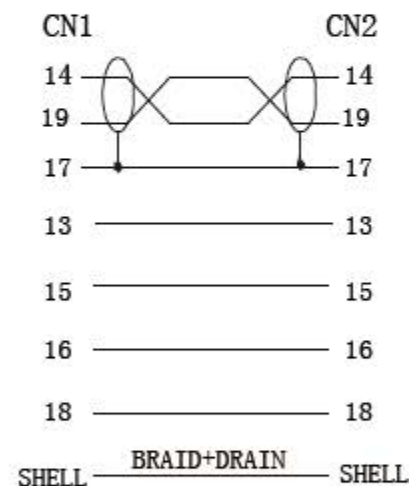

3. Support dynamic HDR

4. RoHS 2.0 and REACH Compliant

5. Operation temperature: -10°C +60°C

6. Operation temperature: -10°C +60°C

7. Marking: Ultra High Speed HDMI™ Cable with Ethernet E\*\*\*\*\* AWM STYLE 20276 80°C 30V VW-1

**MATERIAL LIST:**

⑤	HOUSING	ABS Silver color	2PC	
④	OVER MOLDING	PVC 85A Black	2PC	
③	CONN. SHIELD	Iron Shell Shield	2PC	
②	CONNECTOR	19P A/M, Crimping Type, Black insulation, Gold Plated Pin & Shell	2PC	
①	CABLE	HDMI (30AWG BC*1P+E+A+Mvlar)*5+(30AWG BC)*4+AEB Jacket: PVC, black OD: 5.5±0.2mm	1PC	

No.	Parts Name	Specification Description	Q'ty	Remark
		NEW	2019-06-18	A
BY	CHK	REVISION RECORD MODIFICATIONS	DATE	REV.

**PIN OUT**

Item No.	Length
11.99.5940	1000 ± 20 mm
11.99.5941	1500 ± 30 mm
11.99.5942	2000 ± 30 mm