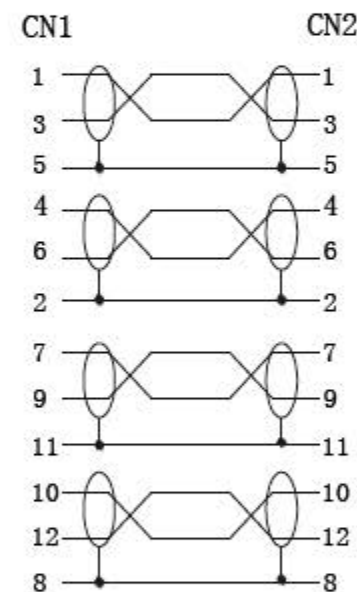

3. Support dynamic HDR

4. RoHS 2.0 and REACH Compliant

5. Operation temperature: -10°C +60°C

6. Operation temperature: -10°C +60°C

7. Marking: Ultra High Speed HDMI™ Cable with Ethernet E\*\*\*\*\* AWM STYLE 20276 80°C 30V VW-1

**MATERIAL LIST:**

⑤	HOUSING	ABS Silver color	2PC	
④	OVER MOLDING	PVC 85A Black	2PC	
③	CONN. SHIELD	Iron Shell Shield	2PC	
②	CONNECTOR	19P A/M, Crimping Type, Black insulation, Gold Plated Pin & Shell	2PC	
①	CABLE	HDMI (30AWG BC*1P+E+A+Mvlar)*5+(30AWG BC)*4+AEB Jacket: PVC, black OD: 5.5±0.2mm	1PC	

No.	Parts Name	Specification Description	Q'ty	Remark
		NEW	2019-06-18	A
BY	CHK	REVISION RECORD MODIFICATIONS	DATE	REV.

**PIN OUT**

Item No.	Length
11.99.5940	1000 ± 20 mm
11.99.5941	1500 ± 30 mm
11.99.5942	2000 ± 30 mm