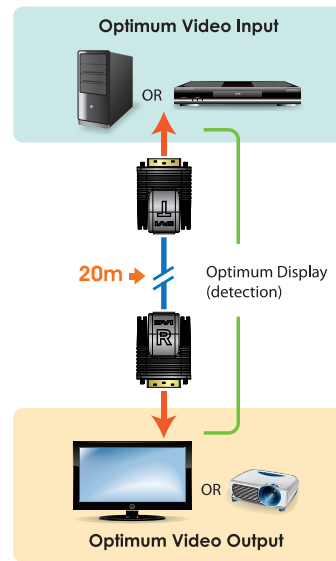

Mini Cat 5 DVI Extender

The VE066 Mini Cat 5 DVI Extender allows you to increase the distance between your DVI display and DVI source by up to 20 m using only one Cat 5e or Cat 6 cable, providing a convenient way to replace heavy and expensive DVI cables. With hot-plugging support, easily add or remove the VE066 Transmitter connected to the source or the VE066 Receiver connected to the display without having to power down the devices. Compatible with all ATEN DVI switches and DVI splitters, the VE066 Mini Cat 5 DVI Extender is a compact, convenient, and economical way to extend your DVI display.

Setup

Features

- Extends the distance between DVI source and DVI display
- Uses Cat 5e cable to connect the Transmitter and Receiver units
- Long distance transmission – up to 15 m for 1080p; up to 15m for 1600 x 1200; up to 20 m for 1080i (HDTV)
- HDCP 1.1 Compliant
- Supports hot-plugging
- Superior video quality – HDTV resolutions of 720p, 1080i and 1080p (1600 x 1200); SVGA, SXGA, UXGA and WUXGA (1920x1200)
- Compact housing
- Compatible with all ATEN DVI switches and DVI splitters
- Supports LCD Screen, Plasma TV, and projectors
- Perfect for Home entertainment system, Bank, Surveillance system, Outdoors multimedia display, Airport, Finance institution
- Smart Video Display - Image quality is optimized based on the available resolution of the output device

Specifications

Function		VE066T	VE066R
Connectors	DVI In	1 x DVI-D Male (Gold)	N/A
	DVI Out	N/A	1 x DVI-D Male (Gold)
	Unit to Unit	1 x RJ-45 Female	
Video Resolution		HDTV resolutions of 720p, 1080i, 1080p (1920 x 1080); PC resolutions of SVGA, SXGA, UXGA, WUXGA, (1920 x 1200)	
Transmission Distance		15 m for 1080p; 15m for 1600 x 1200; 20 m for 1080i	
Environment	Operating Temp.	0–50°C	
	Storage Temp.	-20–60°C	
	Humidity	0–80% RH, Non-condensing	
Physical Properties	Housing	Plastic	
	Weight	47g	
	Dimensions (L x W x H)	5.66 x 4.07 x 2.15 cm	