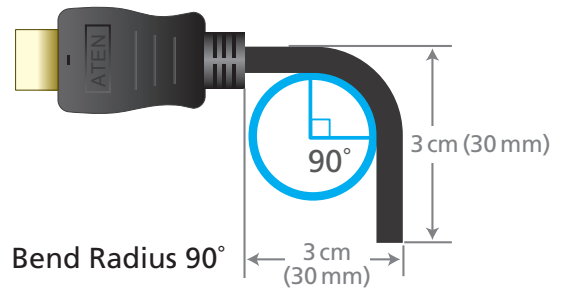

# High Speed HDMI Cable with Ethernet

( 1, 1.8, 2, 3, 5 m )

- ATEN High Speed HDMI Cable with Ethernet provides an uncompressed, all-digital interface for both audio and video signals. Our cables infuse high-quality copper wire to resist interference for improved image clarity. We offer HDMI cable at lengths of 1 to 5 meters with resolutions up to True 4K (4096x2160@60Hz).

## Features

- Superior video quality - True 4K (4096x2160@60Hz; 3840x2160@60Hz)
- HDMI Ethernet Channel functionality: additional dedicated data channel supports networking\*
- HDMI (3D, Deep Color, 4K); HDCP 2.2 compliant
- Gold-plated connectors for reliable transmissions
- Available in lengths from 1 to 5 m
- RoHS compliant
- Bend Radius 90°\*\*

## Specifications

Function	2L-7D01H	2L-7D02H	2L-7D02H-1	2L-7D03H	2L-7D05H-1
<b>Max. Video Resolution</b>	4096 x 2160@60Hz				
<b>Physical Properties</b>					
Cable Length	1m, 1.8m, 2m, 3m, 5m				
Cable Color	Black				
Cable Outer Dimension	2L-7D01H, 2L-7D02H: 6.0 $\pm$ 0.15mm 2L-7D02H-1, 2L-7D03H: 6.0 $\pm$ 0.20mm 2L-7D05H-1: 8.0 $\pm$ 0.30mm				
Conductor Gauge	2L-7D01H, 2L-7D02H, 2L-7D02H-1, 2L-7D03H: 30AWG 2L-7D05H-1: 26AWG				
Conductor Material	Tinned Copper				
Connector Plating	Gold				
Connector Type	HDMI (19pin) Male to Male				
Cable Shield Type	Aluminum Foil				
Cable Jacket Type	PVC				
<b>Environmental</b>					
Operating Temperature	80°C				
Rating	UL VW-1 (Flame rate), CSA				