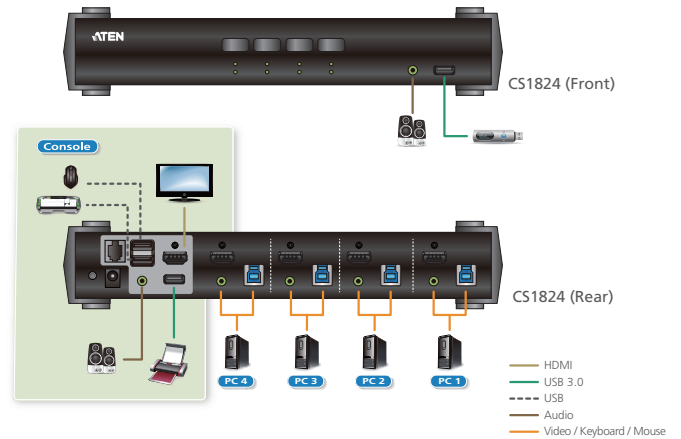

# 2/4-Port USB3.0 4K HDMI KVMP™ Switch

## CS1822 / CS1824

- The ATEN CS1822/CS1824 KVMP™ Switch offers effortless management of two/four HDMI interface computers from a single USB keyboard, mouse and HDMI monitor. Supporting the most superior video quality up to 4K DCI (4096 x 2160 @ 60Hz), the CS1822/CS1824 optimizes user experience of multitasking.

In addition, the CS1822/CS1824 features Audio Mixer Mode which mixes audio sources from any two connected computers as audio output, benefiting users to be notified without missing any system alert even the KVM focus is set on other computers. With a built-in USB 3.1 Gen 1 hub, the CS1822/CS1824 delivers data transfer rates up to 5 Gbps, allowing you to accelerate multimedia operations and share USB peripherals with ease.

## Features

- One USB keyboard/mouse and one HDMI monitor control two/four computers and share two USB peripherals
- Supports superior video quality – 4K UHD (3840 x 2160 @ 60Hz) and 4K DCI (4096 x 2160 @ 60Hz)
- Video DynaSync™ – an exclusive ATEN technology that eliminates boot-up display problems and optimizes the resolution when switching among different sources
- Built-in 2-Port USB 3.1 Gen 1 hub with SuperSpeed 5 Gbps data transfer rates
- Audio Mixer Modes – mixes up to two audio sources as audio output
- Computer selection via pushbuttons, hotkeys, mouse<sup>1</sup>, and RS-232 commands
- ATEN default EDID mode – smooth power-up, high quality display and resolution optimization to eliminate compatibility issue
- Independent switching of KVM, USB peripheral, and stereo audio focus<sup>2</sup>
- HDMI 2.0 compliant; HDCP 2.2 compliant
- Supports HD Audio<sup>2</sup>
- Power on detection
- Firmware upgradable