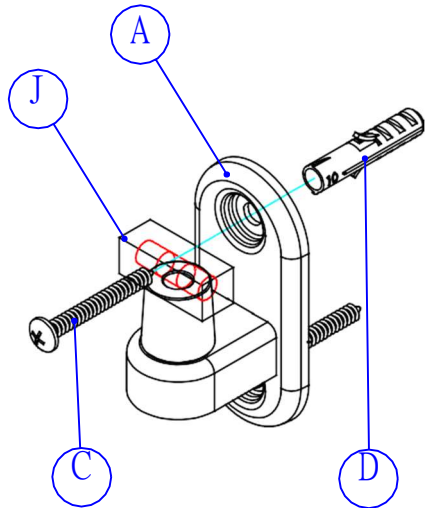

Max Load: 10 Kg

Part List:

1.

17.03.1198  
**ROLINE LCD Monitor Arm,  
 Wall Mount, 5 Joints, black**

2.

3.