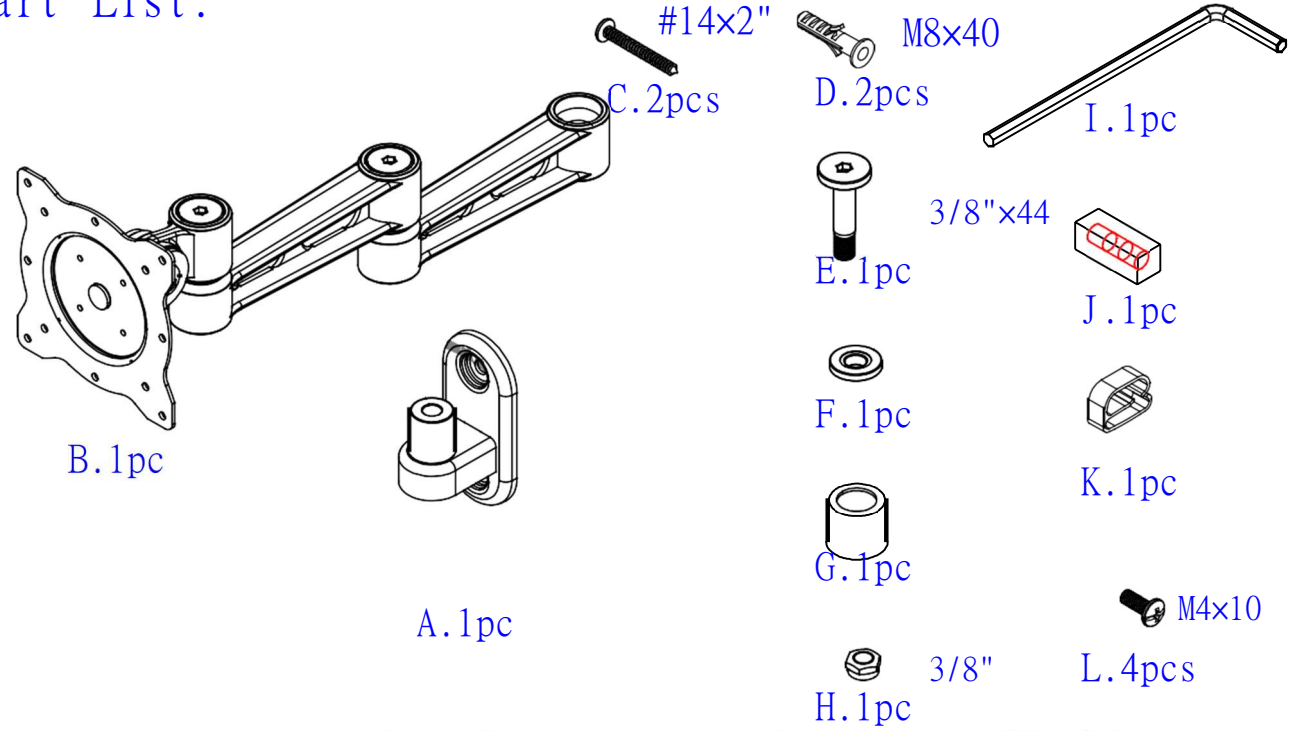

Max Load: 10 Kg

Part List:

1.

17.03.1198  
**ROLINE LCD Monitor Arm,  
 Wall Mount, 5 Joints, black**

2.

3.