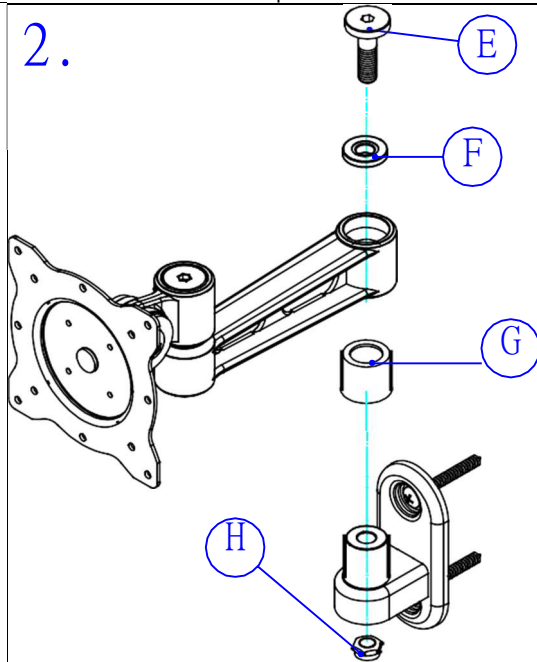

Max Load: 10 Kg

Part List:

1.

17.03.1198  
**ROLINE LCD Monitor Arm,  
 Wall Mount, 5 Joints, black**

2.

3.