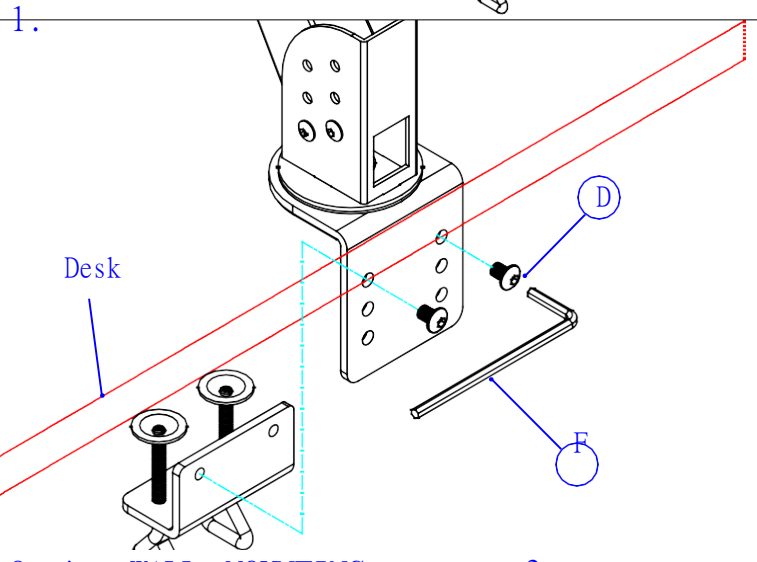

Max Load: 10Kg

17.99.1123

VALUE LCD Monitor Arm Standard, Wall Mount or Desk Clamp

Part List:

3/8"x1/2"
D. 2pcs

M4x10
E. 4pcs

F. 1pc

G. 1pc

C. 1pc

B. 1pc

A. 1pc

Option: WALL MOUNTING

Options:

< Fixing hardware is not included >