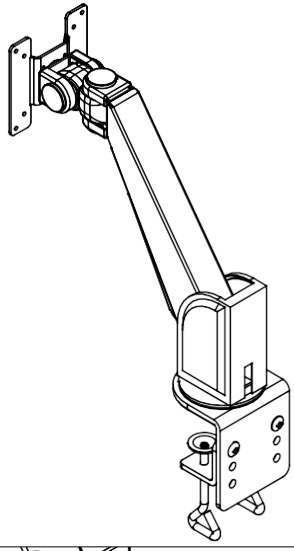

Max Load: 10Kg

17.99.1123

VALUE LCD Monitor Arm Standard, Wall Mount or Desk Clamp

Part List:

3/8"x1/2"
D. 2pcs

M4x10
E. 4pcs

F. 1pc

G. 1pc

C. 1pc

B. 1pc

A. 1pc

Option: WALL MOUNTING

Options:

< Fixing hardware is not included >