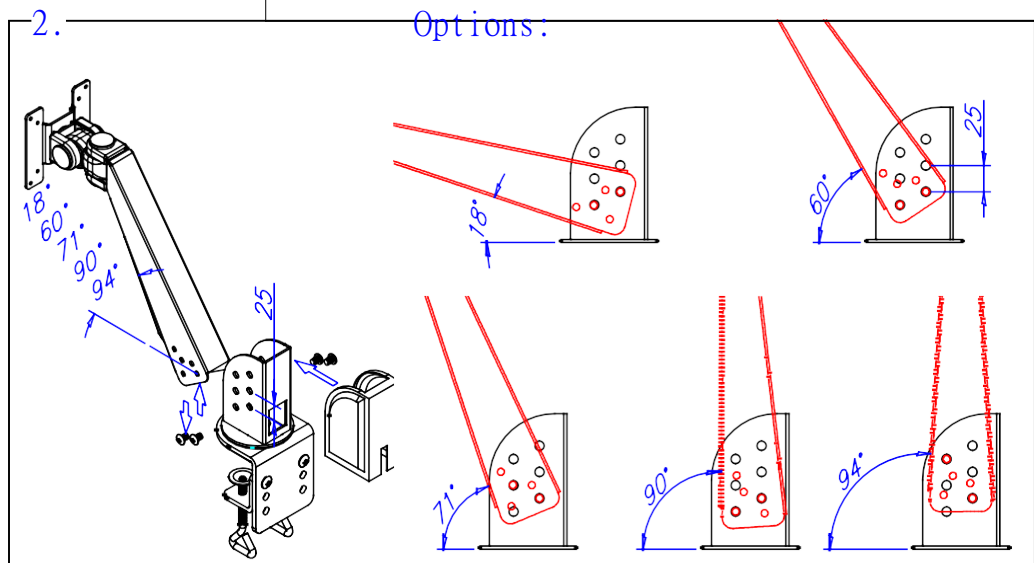

Max Load: 10Kg

17.99.1123

VALUE LCD Monitor Arm Standard, Wall Mount or Desk Clamp

Part List:

3/8"x1/2"
D. 2pcs

M4x10
E. 4pcs

F. 1pc

G. 1pc

C. 1pc

B. 1pc

A. 1pc

Option: WALL MOUNTING

Options:

< Fixing hardware is not included >