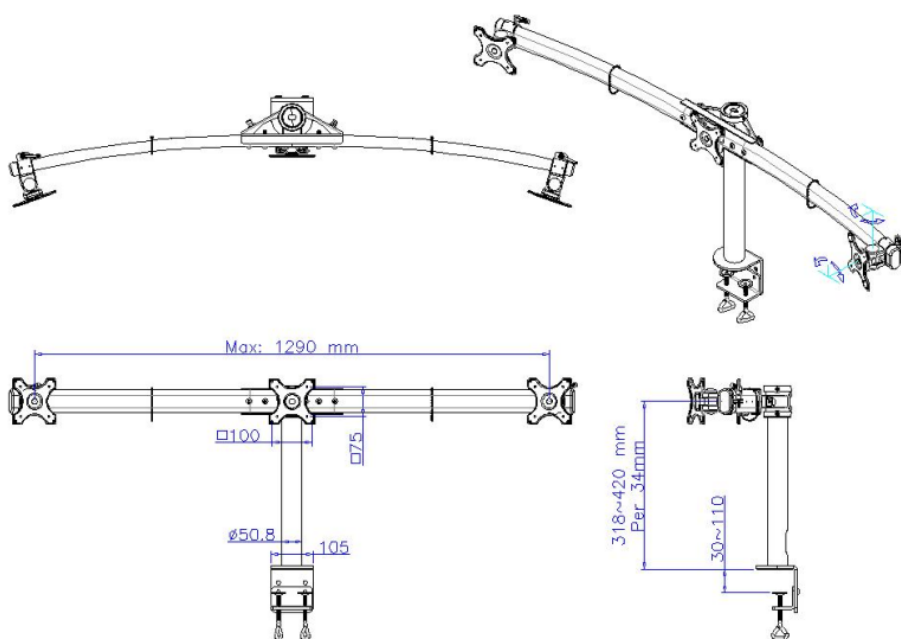

Datenblatt - Fiche technique - Data sheet

17.99.1136

VALUE Triple LCD Arm, schwarz, Tischmontage

VALUE Bras pour LCD triple, noir, montage sur table

VALUE Triple LCD Arm, Desk Clamp, black

Item no.: 17.99.1136

VALUE Triple LCD Arm, Desk Clamp, black color

Photo:

Product Dimension:

Features:

- Weight capacity: 8kgs each screen up to 27"
- Meet with VESA 75*75 and 100*100mm
- Design to support 3 screens from one pole
- With C-Clamp for desktop mounting
- The height of screen s can be adjustable

Enable 3D View