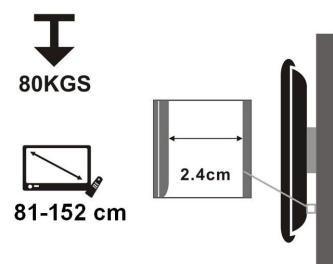

Datenblatt - Fiche technique - Data sheet

17.99.1214

VALUE Monitorwandhalterung, schwarz

VALUE Support mural pour écrans LCD, extra plat, noir

VALUE LCD/Plasma TV Wall Holder, Low Profile

Item no. 17.99.1214

VALUE Monitor Wall Holder, black

Features :

- Low profile fixed wall mount
- suitable for screen size of 81 ~ 152 cm
- Support up to 80kg
- TV is mounted 24mm off wall
- Vertical height adjustable
- Meet Max. VESA 700 x 500 mm
- With security locking system
- Material: steel
- Black color