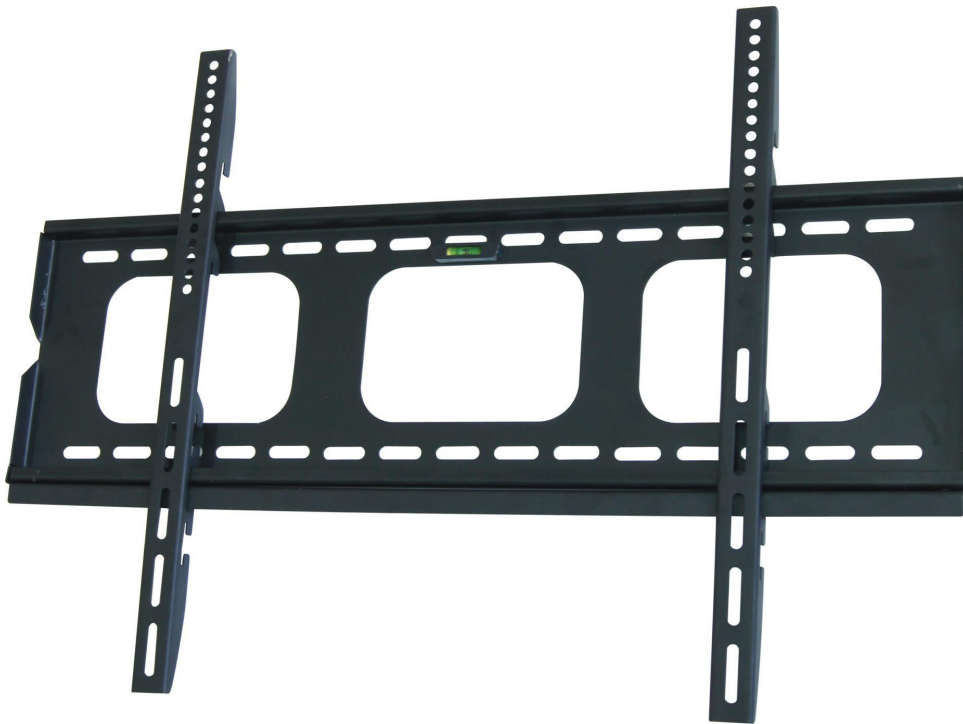

Datenblatt - Fiche technique - Data sheet

17.99.1214

VALUE Monitorwandhalterung, schwarz

VALUE Support mural pour écrans LCD, extra plat, noir

VALUE LCD/Plasma TV Wall Holder, Low Profile

Item no. 17.99.1214

VALUE Monitor Wall Holder, black

Features :

- Low profile fixed wall mount
- suitable for screen size of 81 ~ 152 cm
- Support up to 80kg
- TV is mounted 24mm off wall
- Vertical height adjustable
- Meet Max. VESA 700 x 500 mm
- With security locking system
- Material: steel
- Black color