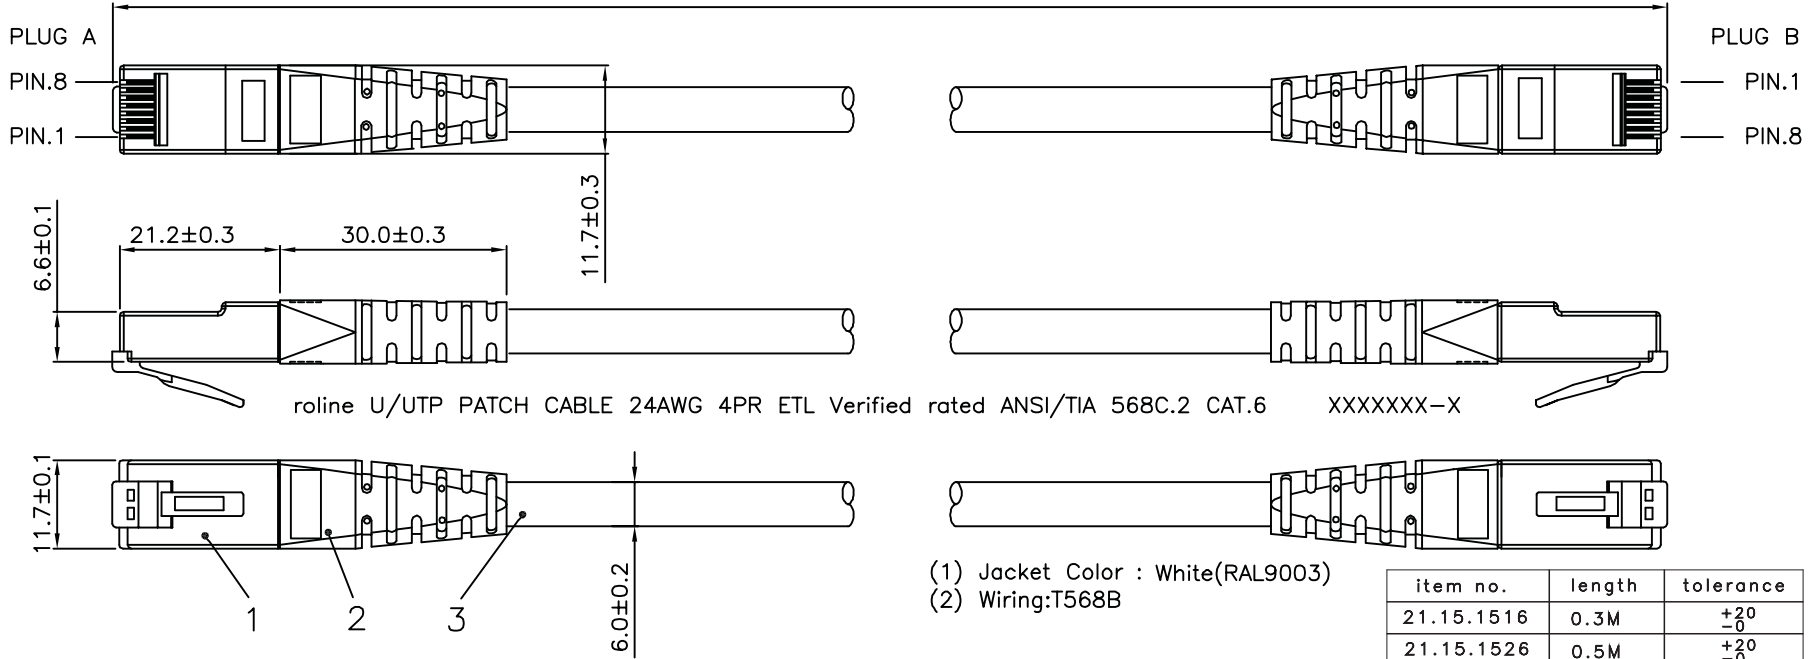

1 2 3 4 5 6

Total length (optional)

- (1) Jacket Color : White(RAL9003)
- (2) Wiring:T568B

item no.	length	tolerance
21.15.1516	0.3M	+20 -0
21.15.1526	0.5M	+20 -0
21.15.1536	1M	+20 -0
21.15.0929	1.5M	+20 -0
21.15.1546	2M	+20 -10
21.15.1556	3M	+20 -10
21.15.1566	5M	+30 -20
21.15.1576	7M	+30 -20
21.15.1586	10M	+30 -20
21.15.1596	15M	+30 -20
21.15.1606	20M	+70 -30

Specification :

- Material :
1. RJ45 Plug :
    - 1-1. Housing : Polycarbonate, Transparent color.
    - 1-2. Contact material : Phosphor Bronze with 50-60 micro-inch Nickel plated.
    - 1-3. Contact finished : Min. 50 micro-inch Gold plated.
  2. Molding: PVC.
  3. Cable :
    - 3-1. Jacket : PVC.
    - 3-2. Conductor : 24 AWG stranded copper.
    - 3-3. Isolation : PE.
    - 3-4. Isolation Cross Bar for 4 pairs : PE.
  4. Cable structure : U/UTP, 4 twisted pair with Cross Bar.
  5. Minimum Bending Radius: 50mm

item no	21.15.1516	21.15.1526	21.15.1536	21.15.0929	21.15.1546
	21.15.1556	21.15.1566	21.15.1576	21.15.1586	21.15.1596
Desc	ROLINE Cat 6 U/UTP Patch Cord,White				
"#": Matching DIM.	DRAWING	23.JuL.2016	byz		
"*": Important DIM.	CHECK	23.JuL.2016	Jane		
Others General DIM.	APPROVAL	23.JuL.2016	Jaimy		
GENERAL TOLERANCE OF DIMENSIONS		DATE	NAME		
X.XXX ±0.005	SCALE	1/1 (A4)	UNIT	mm	
X.XX ±0.05					
X.X ±0.1					
	DRAWING NO.		DRAWING CLASSIFICATION		
			S	SHEET	1 OF 1

No.	MODIFIED AREA	ORIGINAL	MODIFY	DATE	MODIFIER

1 2 3 4 5 6 10cm