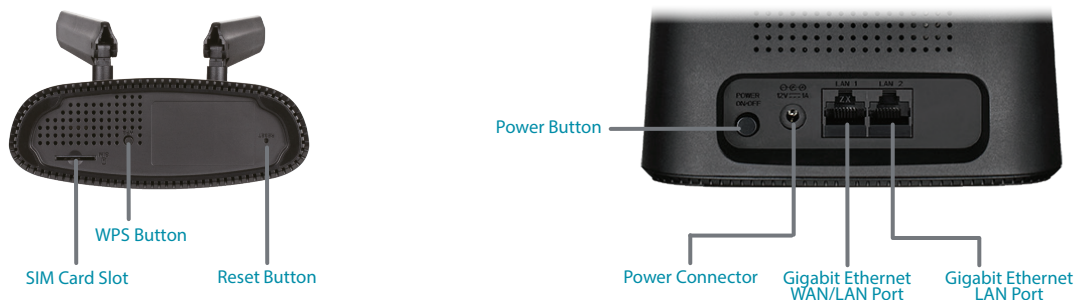

General	
Device Interfaces	1 x 10/100/1000 Gigabit Ethernet WAN/LAN port, 1 x 10/100/1000 Gigabit Ethernet LAN ports, 1 x Mini-SIM/UICC Slot, 1 x Reset Button, 1 x WPS Button, 1 x Power Port
LED	Power, Internet, 2.4 GHz, 5 GHz, LAN, Signal Strength
Antenna Type	Two detachable 3G/4G antennas
Functionality	
Frequency Support	LTE Bands: FDD:1/3/7/8/20(2100/1800/2600/900/800 MHz, TDD: 38 (2600 MHz), Carrier Aggregation (CA) Support: 1+3/1+7/1+8/1+20/3+8/3+20/3+7/3+38/7+20/3+3/7+7/38+38 UMTS: 1/8 (2100/900 MHz) GSM/GPRS: Quad-Bands (850/900/1800/1900 MHz)
Data Rates¹	LTE Downlink: Up to 300 Mbps, LTE Uplink: Up to 100 Mbps DC-HSPA Downlink: Up to 42 Mbps, DC-HSPA Uplink: Up to 5.72 Mbps
Wireless IEEE Standard	IEEE 802.11n/ac
Wi-Fi Data Rate¹	Up to 1200 Mbps with 802.11ac + 802.11n dual mode Up to 866 Mbps with 802.11ac clients Up to 300 Mbps with 802.11n clients
WAN Interface	Static IP, dynamic IP (DHCP client), PPTP, and L2TP.
Security Protocol	64/128-bit WEP (Wired Equivalent Privacy), WPA & WPA2 (Wi-Fi Protected Access)
Firewall	Network Address Translation (NAT), URL Blocking, Stateful Packet Inspection (SPI), MAC Filtering
Software	
Device Management	Web UI
Physical	
Size	132 x 126 x 44 mm
Weight	300 g
Operating Temperature	0 to 40 °C
Storage Temperature	-10 to 70 °C
Operating Humidity	10% to 90% non-condensing
Storage Humidity	5% to 95% non-condensing
Certifications	CE , RoHS

¹ Data rates are theoretical. Data transfer rate depends on network capacity, signal strength, and environmental factors.

² LAN 1 is configurable as WAN in the routers web UI.