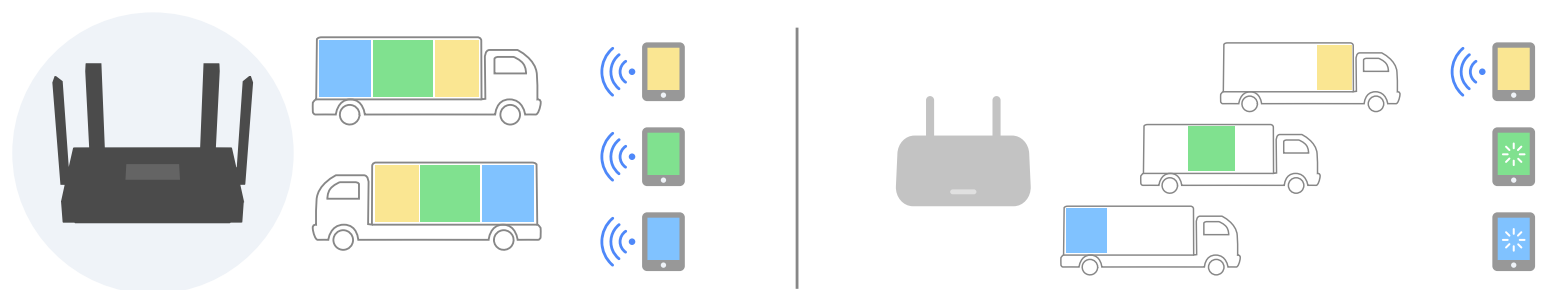

cudy

AX
3000

AX3000 Gigabit Wi-Fi 6 Mesh Router

WR3000

Datasheet

Up to 3.0 Gbps Wi-Fi 6 Speed: Enjoy smooth streaming, downloading, and gaming with extremely fast Wi-Fi 6 Speed.

Features

Extensive Coverage: Beamforming, and four antennas combine to deliver focused reception to devices far away.

DL/UL MU-MIMO

DL/UL OFDMA

More Devices: Wi-Fi 6 uses OFDMA to improve capacity and efficiency of your network, so more devices can connect without slowing down your Wi-Fi.

Highlights

A WiFi 6 router with four Gigabit ports, suitable for home internet up to 1000 Mbps, connecting many devices, and reducing latency.

- 4-Stream Dual-Band Wi-Fi 6
- 2402 Mbps + 574 Mbps Wi-Fi
- 4× Gigabit Ethernet Ports
- 70 Connected Devices
- Supports Multicast IPTV with Bridge / Tag VLAN
- Covers 120 m² (1,300 ft²)
- Cudy Mesh, VPN Server and Client
- Cudy App, Cloud Control