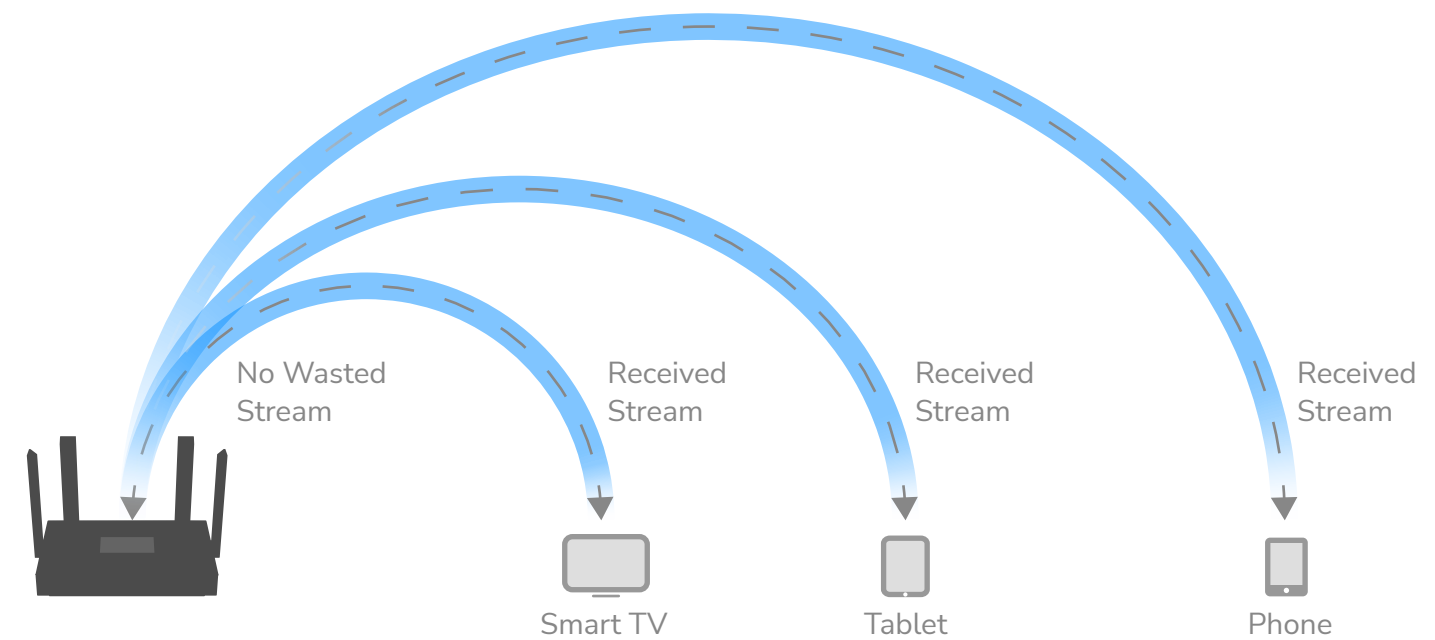

DL/UL MU-MIMO