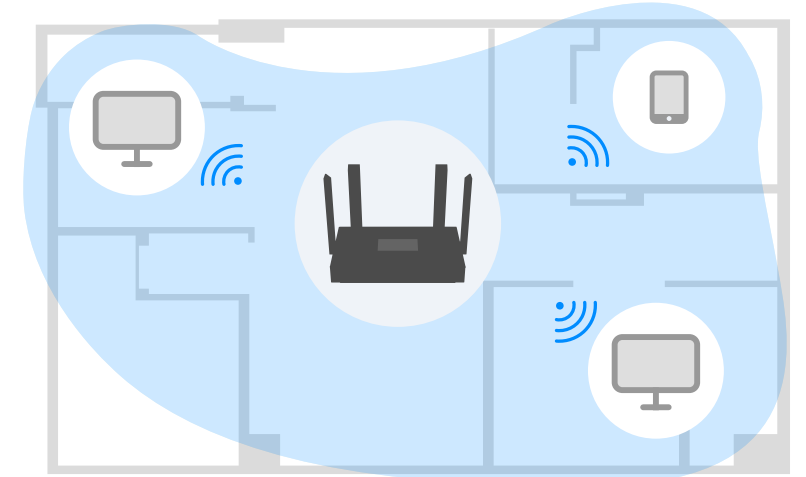

cudy

AX
3000

AX3000 Gigabit Wi-Fi 6 Mesh Router

WR3000

Datasheet

Up to 3.0 Gbps Wi-Fi 6 Speed: Enjoy smooth streaming, downloading, and gaming with extremely fast Wi-Fi 6 Speed.

Features

Extensive Coverage: Beamforming, and four antennas combine to deliver focused reception to devices far away.

DL/UL MU-MIMO

DL/UL OFDMA

More Devices: Wi-Fi 6 uses OFDMA to improve capacity and efficiency of your network, so more devices can connect without slowing down your Wi-Fi.

Highlights

A WiFi 6 router with four Gigabit ports, suitable for home internet up to 1000 Mbps, connecting many devices, and reducing latency.

- 4-Stream Dual-Band Wi-Fi 6
- 2402 Mbps + 574 Mbps Wi-Fi
- 4× Gigabit Ethernet Ports
- 70 Connected Devices
- Supports Multicast IPTV with Bridge / Tag VLAN
- Covers 120 m² (1,300 ft²)
- Cudy Mesh, VPN Server and Client
- Cudy App, Cloud Control

Hardware Specs

Interfaces	Gigabit WAN Ports	1
	Gigabit LAN Ports	3
	LED	System, Internet, WAN, LAN, 2.4 GHz Wi-Fi, 5 GHz Wi-Fi
	Physical Buttons	WPS Button
		Reset Button
Power Input	DC Jack	
Power	Power Methods	DC
	DC	12V 1A
	Power Adapter	Input: 100 ~ 240 V, 50/60 Hz AC Output: 12V 1A DC
	Max Power Consumption (W)	8.8W
	Idle Power Consumption (W)	2.5W
Reliability	Environment	Operating Temperature: 0 °C ~ 40 °C (32 °F ~104 °F)
		Storage Temperature: -40 °C ~ 70 °C (-40 °F ~ 158 °F)
		Humidity: 10% ~ 90% non-condensing
		Storage Humidity: 5% ~ 95% non-condensing
Mechanical	Installation	Desktop, Wallmount
	Dimension	183.3×109×35 mm
		7.22×4.29×1.38 inches
	Weight	296g