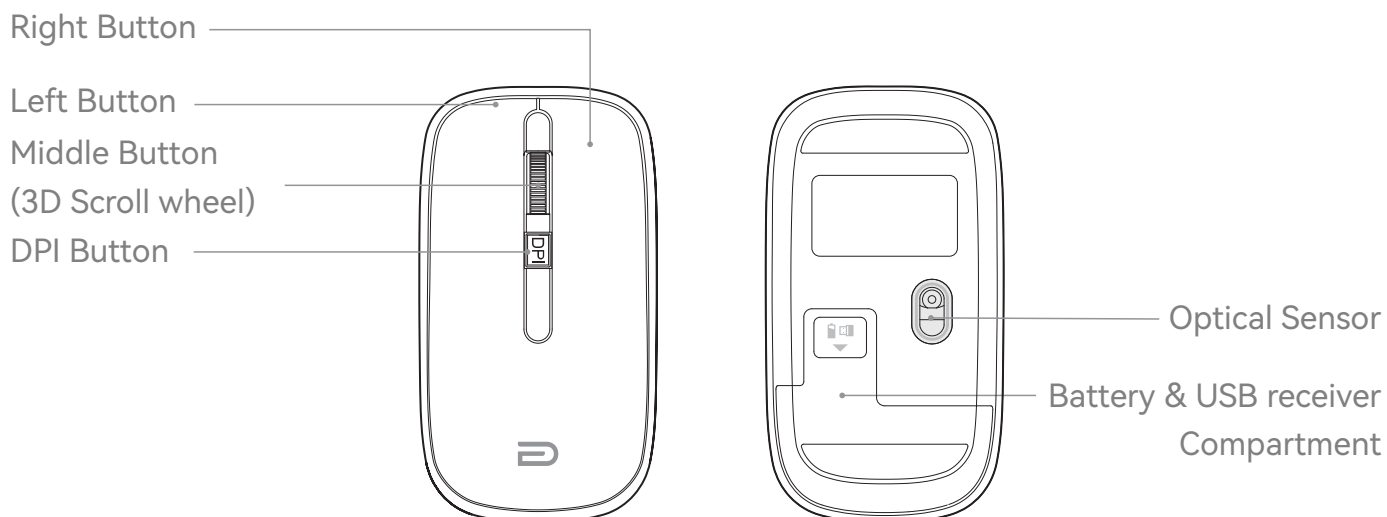

# MS9932

2.4G + Silent Wireless Mouse

Convenient  
2.4G Wireless

Adjustable DPI  
(800-1200-1600)

Comfort  
Grip

# Specifications

Model Version	MS9932V1.0	
Mouse	Connection Type	2.4G Wireless
	Report Rate	125Hz
	Tracking Method	Optical
	DPI (Min/Max)	800-1200-1600
	Number of Buttons	4
	Battery Type	AA Battery
	Rated Voltage/ Current	DC 1.5V $\approx$ 15mA

# Specifications

---

Mouse	Dimension (L×W×H)	58.8 × 107.9 × 30 mm
	Weight	≤60g
	Supported Operating Systems	Windows XP/VISTA / 7 / 8 / 10 / 11
		macOS
Linux		

---