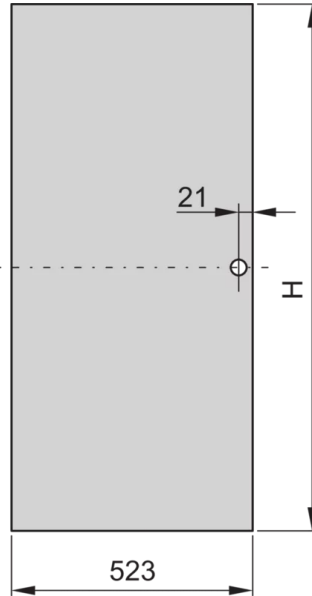

21117-185 EURORACK STEEL DOOR, 120° OPENING ANGLE, RAL 7035, 20 U
600W

KEY FEATURES

Can be mounted on all four sides

St, 1 mm

PRODUCT ATTRIBUTES

Product Type: Cabinet Door

Product Family: Eurorack

Type: Steel Door

Color: Light Grey

Color Code: RAL 7035

Rack Height: 20 U

Height: 911 mm

Width: 553 mm

ADDITIONAL PRODUCT DETAILS

Steel door for Aluminum frame cabinets with 120° mobility and mountable on all 4 sides. The door comes with lever handle and safety locks and keys.