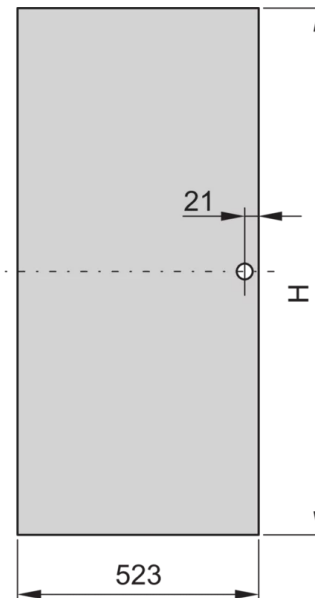

21117-198 EURORACK STEEL DOOR, 120° OPENING ANGLE, RAL 7035, 38 U
800W

KEY FEATURES

Can be mounted on all four sides

St, 1 mm

PRODUCT ATTRIBUTES

Product Type: Cabinet Door

Product Family: Eurorack

Type: Steel Door

Color: Light Grey

Color Code: RAL 7035

Rack Height: 38 U

Height: 1798 mm

Width: 800 mm

ADDITIONAL PRODUCT DETAILS

Steel door for Aluminum frame cabinets with 120° mobility and mountable on all 4 sides. The door comes with lever handle and safety locks and keys.