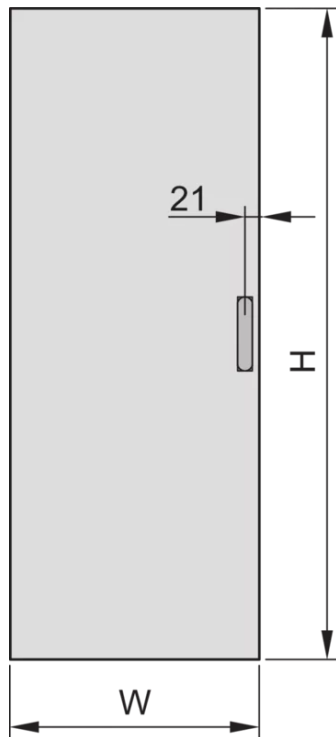

21117-198 EURORACK STEEL DOOR, 120° OPENING ANGLE, RAL 7035, 38 U
800W

KEY FEATURES

Can be mounted on all four sides

St, 1 mm

PRODUCT ATTRIBUTES

Product Type: Cabinet Door

Product Family: Eurorack

Type: Steel Door

Color: Light Grey

Color Code: RAL 7035

Rack Height: 38 U

Height: 1798 mm

Width: 800 mm

ADDITIONAL PRODUCT DETAILS

Steel door for Aluminum frame cabinets with 120° mobility and mountable on all 4 sides. The door comes with lever handle and safety locks and keys.