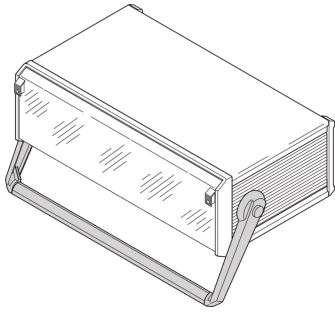

SCHROFF

24576-071 PROPACPRO TIP-UP HANDLE, 42 HP

KEY FEATURES

Load-carrying capacity 20-kg

Can be locked in 30° increments

With powder-coated carrying bar

The handle enable a user to have a better view to the front side of the case in case of desktop usage

PRODUCT ATTRIBUTES

Product Type: Handle

Works With: Cases

Handle Type: Tip-up Handle

Rack Width: 42 HP

Material: Aluminum

Package Quantity: 1

ADDITIONAL PRODUCT DETAILS

The tip-up carrying handle can be used for carrying a case or used for tip-up the case.

To fit the tip-up carrying handle, holes must be drilled in the side panel.

Please select the preconfigured PropacPRO cases with holes for tip-up carrying handle.