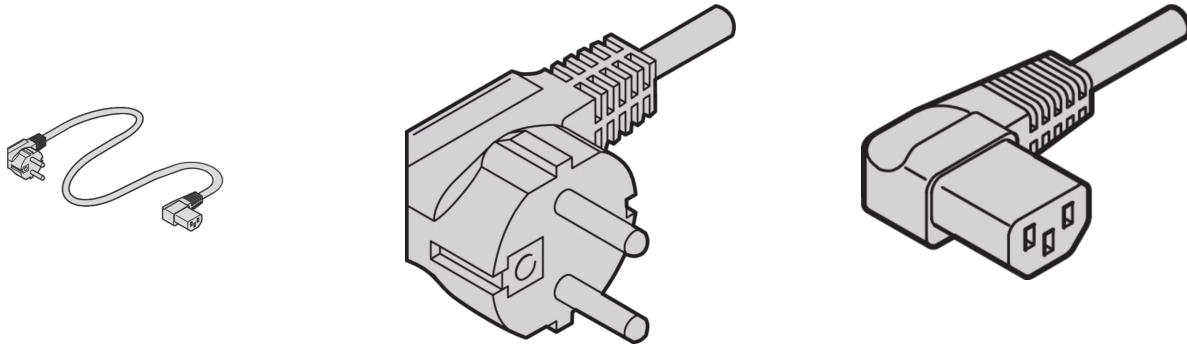

## 60704-020 MAINS CABLE, SCHUKO/UTE TO IEC C13-ANGLED, GREY

### PRODUCT ATTRIBUTES

---

Product Type: Cable

Length: 2500 mm

Color: Grey

### ADDITIONAL PRODUCT DETAILS

---

nVent SCHROFF Mains cable provides practical, universal fastening with variable attachment facilities. They are general in nature and fit in to different applications like Fans, cabinet lights, etc., Industrial PC connections, Uninterruptible power supplies, Systems.