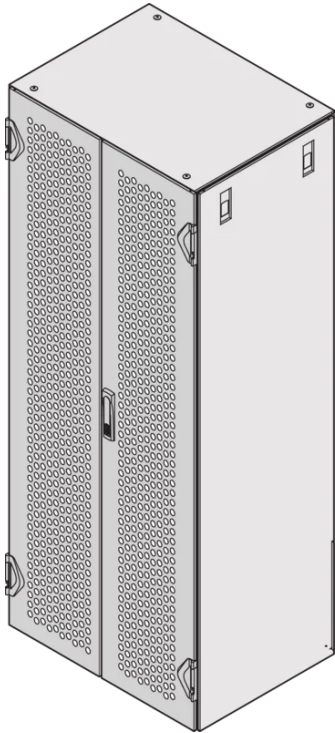

22130-683 VARISTAR PERFORATED STEEL DOOR, IP 20, 3 POINT LOCKING,
1200H 600W, RAL 7035

KEY FEATURES

Opening angle 180°

St, 1.5 mm

Double perforated steel door with 3 point locking for IP 20 protection class

Lever handle with push button, incl. grounding

Can be retrofitted with DIN profile half cylinder

Standard fitting, lock on right-hand door

PRODUCT ATTRIBUTES

Product Type: Cabinet Door

Product Family: Varistar

Type: Steel Double Door, Perforated

Locking Type: 3-Point Locking

Color: Light Grey

Color Code: RAL 7035

Rack Height: 24 U

Height: 1200 mm

Width: 600 mm

Protection Rating: IP55

ADDITIONAL PRODUCT DETAILS

Perforated Varistar steel double door with 3-point locking and 2 door hinges for applications with IP 20 protection.

Please order DIN profile half cylinder for lever handle separately.