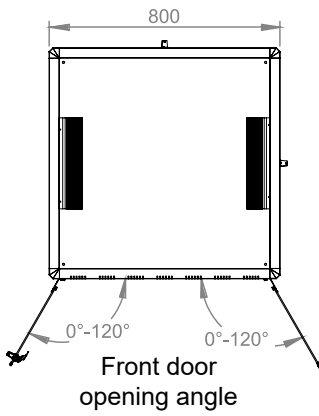

Dimensions in width and height

Isometric view

Front door opening angle

Max/std/min equipment mounting distance

	h	H
<b>22U</b>	978 mm	1164 mm
<b>26U</b>	1155 mm	1342 mm
<b>32U</b>	1422 mm	1609 mm
<b>36U</b>	1600 mm	1787 mm
<b>39U</b>	1733 mm	1920 mm
<b>42U</b>	1867 mm	2053 mm
<b>45U</b>	2000 mm	2187 mm
<b>47U</b>	2089 mm	2276 mm