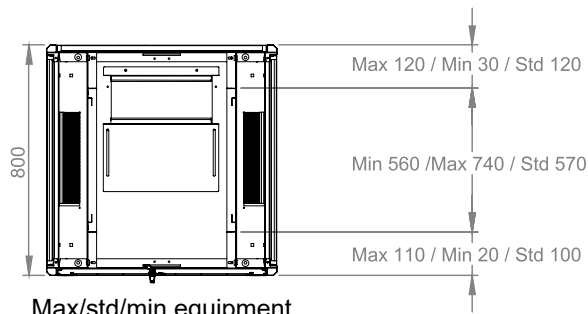

Dimensions in width and height

Isometric view

Front door opening angle

Max/std/min equipment mounting distance

	h	H
<b>22U</b>	978 mm	1164 mm
<b>26U</b>	1155 mm	1342 mm
<b>32U</b>	1422 mm	1609 mm
<b>36U</b>	1600 mm	1787 mm
<b>39U</b>	1733 mm	1920 mm
<b>42U</b>	1867 mm	2053 mm
<b>45U</b>	2000 mm	2187 mm
<b>47U</b>	2089 mm	2276 mm