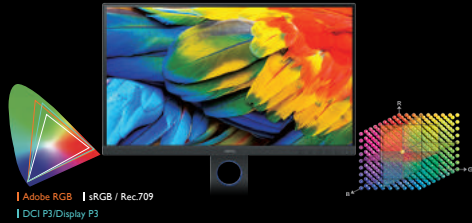

AQCOLOR™

Colors You Can Trust

Industry **STANDARD** | Displaying **DETAILS** | Out-of-the-Box **GUARANTEE**