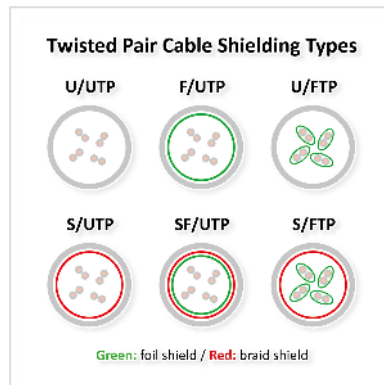

DRAKA Cat.6A (Class EA) Patch Cable UC900 / HIROSE TM31, orange, 0.5 m

Product No.	21.05.9505
Manufacturer	SECOMP
Manufacturer No.	21.05.9505
EAN (single piece)	7611990752164

SECOMP®

DRAKA UC900 SS27: High-quality flexible patch cable for applications up to 500MHz. HIROSE TM31: Particularly high-quality RJ-45 plug - the only one that meets de-embedded Cat 6A requirements! Halogen free, Flame retardant, Low-smoke.

Top speed right up to the plug - Don't let slow components hold you back. Now you can stay connected from start to finish with 10 Gigabit Ethernet! Here are true Cat.6A Patch cables with components, all of which also meet the Cat 6A requirements when used individually ('de-embedded') and allow data transmission up to 500 MHz!

- DRAKA UC900 SS27: High-quality flexible patch cable for applications up to 500MHz
- HIROSE TM31: Particularly high-quality RJ-45 plug - the only one that meets de-embedded Cat 6A requirements!
- Cable type: S/FTP (PiMF Cable)
- Impedance: 100 Ohm
- Inner conductor: 8 wires AWG 27/7 Cu stranded
- Outer Ø: about 5,9 mm
- Pair shielding: aluminium-coated plastic film
- Overall shielding: tinned copper braided shield
- Pin configuration: 8 wires 1:1

Technical specifications

Manufacturer	SECOMP
Product group	Twisted Pair Cable
Product type	S/FTP patch cord (PiMF)
Colour	orange
Length	0.5 m
Shield type	S/FTP (PiMF)
Transfer quality	Cat6A / Class EA
Impedance	100 Ohm
Quantity of wires	8
Conductor cross section (AWG)	AWG 27
Inner conductor material	BC (Bare Copper)
Conductor type	Stranded
Crossed	no
Assignment	1:1
Locking lever	yes
Anti-kink sleeve	Put-on
Colour (Spout)	orange
External cable diameter	5,7 mm
Cable LSOH	yes
Side 1 Connector Type	RJ-45
Side 1 Connector Gender	Male
Side 2 Connector Type	RJ-45
Side 2 Connector Gender	Male
Connector Type RJ45	HiRose TM31
Height of packaging (single piece)	40 mm